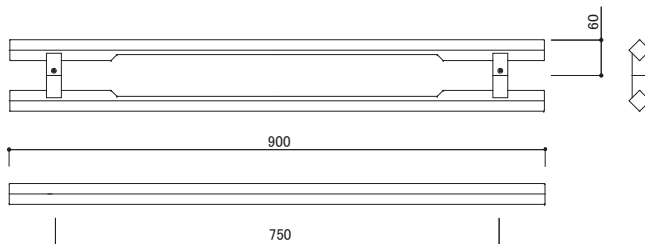

- !** ※Please ensure that product is not installed on hollow wall structure before installation
- ※Corresponding door thickness for this product is listed in the product specification section below.
- !** After installation, please check product once more to make sure product has been firmly secured.
- If product is not installed firmly, product might wobble or there might be risk of product falling off, resulting in injuries

Product Specification

Type	Door Handle
Product code	DA-107
Material	Aluminum
Product Dimension	(P750)900×35×60mm
Load Capacity	588N(60kgf)
For Door Thickness	35~53mm(for M8×75 Installation Screws)
Door Hole Dimension	φ10(In two places)
For Glass Thickness	12mm(for M8×40 Installation Screws)
Glass Hole Dimension	φ16(In two places)