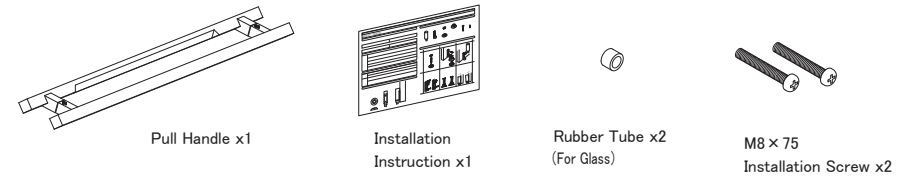

Included in Package (Please check)