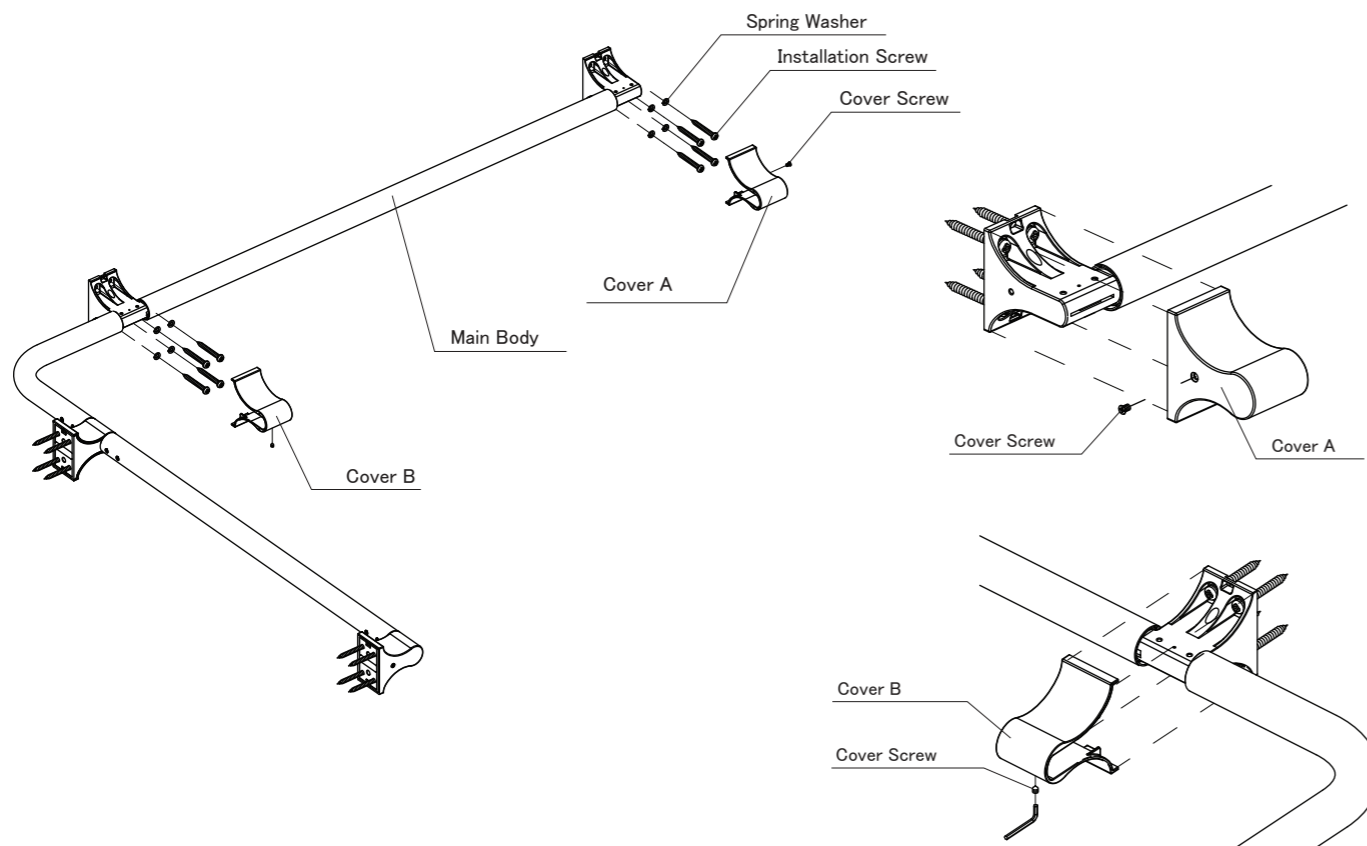

KH76(Grab Bar)

Package Contents/配件表 (安装前请务必先确认配件种类及数量) /同梱部品(必ずご確認ください)

Installation Procedure/安装程序/取付け手順

Product Specification/产品规格/製品仕様

Type/类型/タイプ	Grab Bar
Code/品号/品番	KH76
Material/材质/材質	Stainless Steel & Zinc Die-Casting
Dimension/产品尺寸/寸法	1225x1000x80 mm
Load Capacity/承重/耐荷重	588N(60kgf)

KH76(Grab Bar)

※Please read the installation instructions before proceeding with the installation.
※Please pass any attached installation tools and installation instructions to the end user.

Before installation, please read the "Safety Warning" to ensure proper installation of the product.

■ Stated below are possible scenarios that may occur as a result of improper installation.

Warning This label is used for scenarios that could result in the risk of serious injuries and/or death.

Caution This label is used for scenarios that could result in the risk of serious injuries and/or product damage.