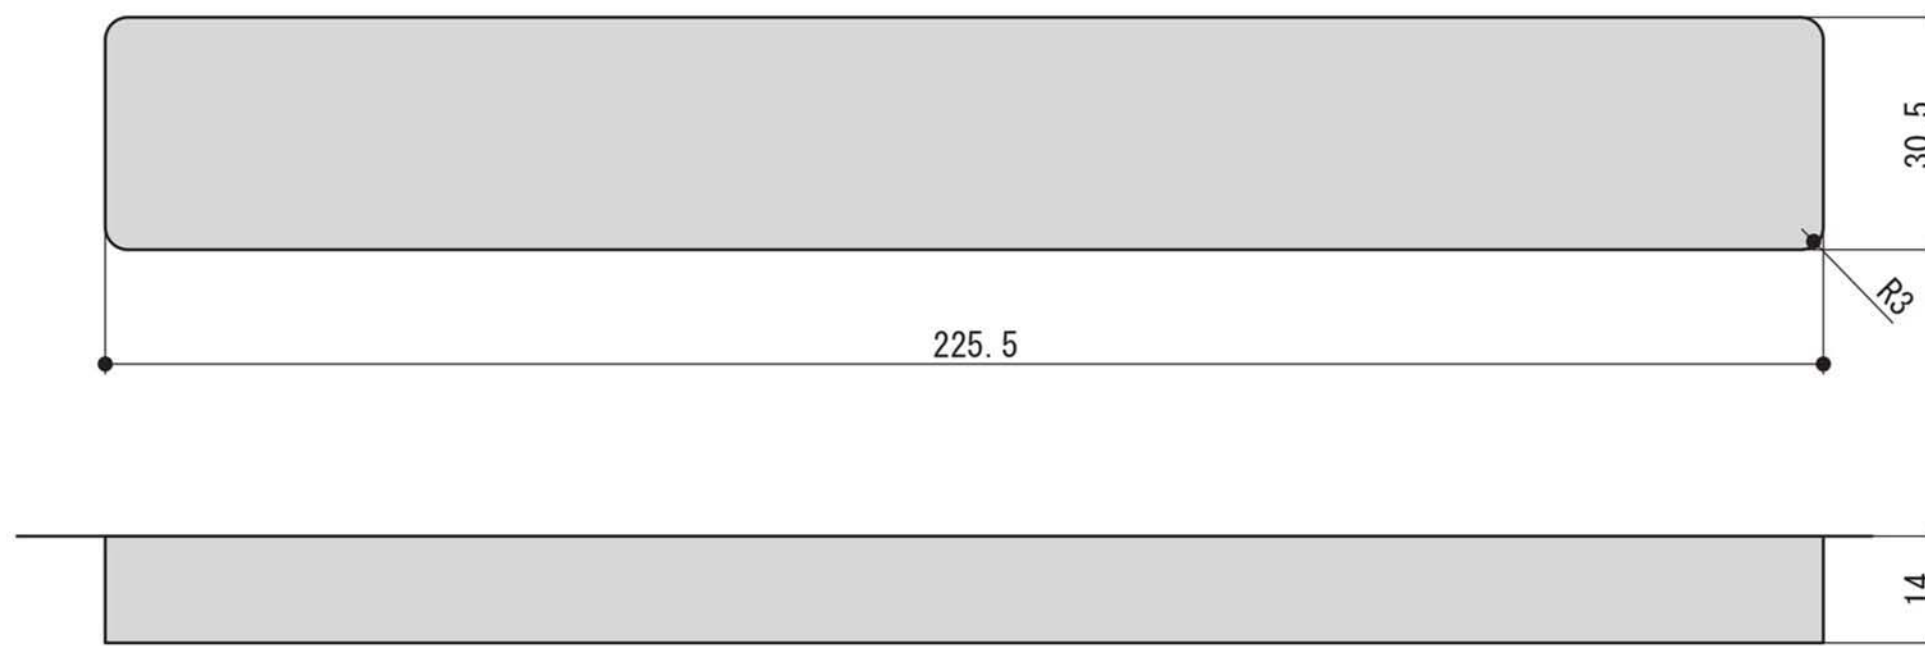

Recessed Handle Installation Instruction Sheet

## PC-359 Notch Dimension

**⚠ Caution: About installation**

\* Product will be loose if installed in a notch that is bigger than what is stated.

\*\* Do not install product onto a hollow door.

\* Although this is the recommended dimension, do note that adjustments may be needed depending on the material of the door.