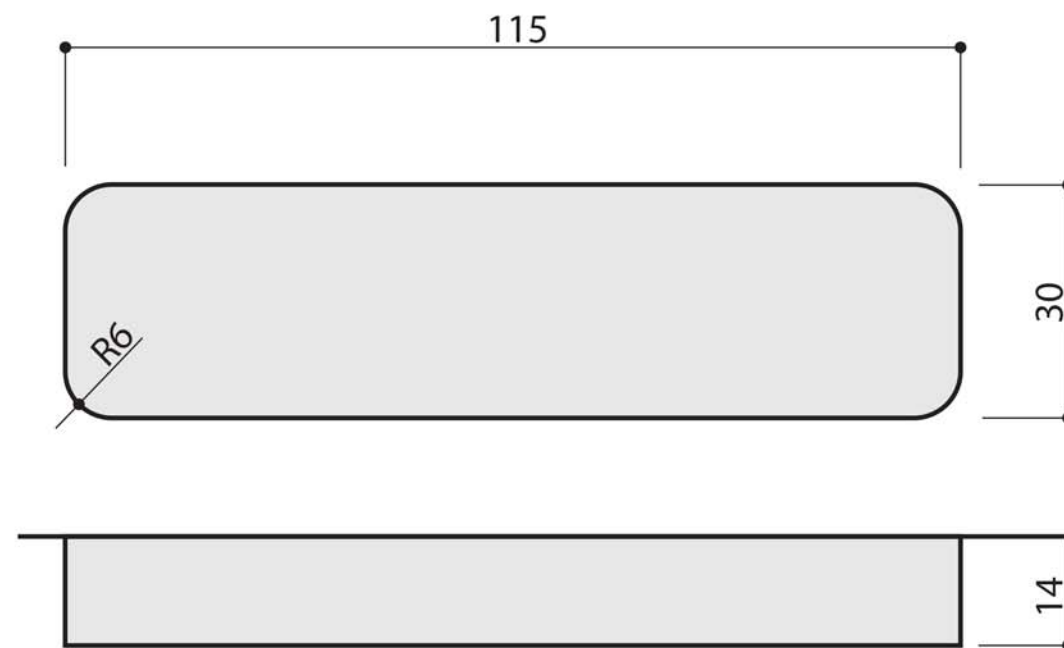

Recessed Handle Installation Instruction Sheet

PC-425

* Please be sure to read before installing product.

* Do not dispose the installation sheet after installation, instead please pass it to the product user.

PC-425 Notch Dimension

 Caution: About installation

* Product will be loose if installed in a notch that is bigger than what is stated.

** Do not install product onto a hollow door.

* Although this is the recommended dimension, do note that adjustments may be needed depending on the material of the door.