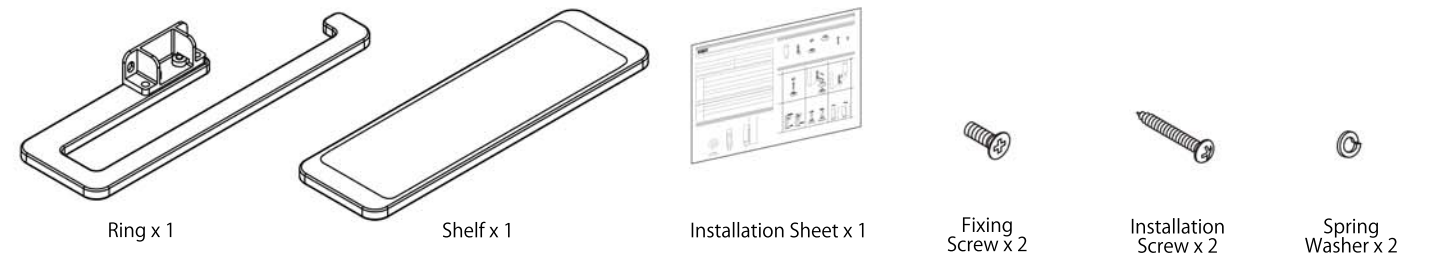

Prohibited Place only clean towels onto product. Leaving dirty and/or wet towels for a long period of time will stain the surface.

Prohibited Do not place towels that are too thick onto product as it may dirty the wall.

Product Specification

Type	Towel Ring
Product Code	SC-610
Material	Zinc Die Casting
Product Dimension	220 x 37 x 65mm
Load Capacity	49N (5kgf)

Package Contents

Installation Procedure

Installation Procedure