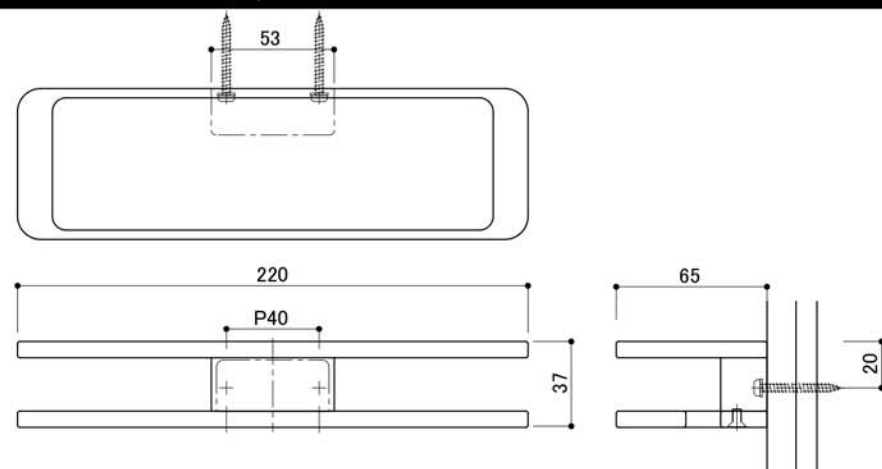

Product Specification

Type	Towel Ring
Product Code	SC-610
Material	Zinc Die Casting
Product Dimension	220 x 37 x 65mm
Load Capacity	49N (5kgf)

Package Contents

Installation Procedure

Installation Procedure