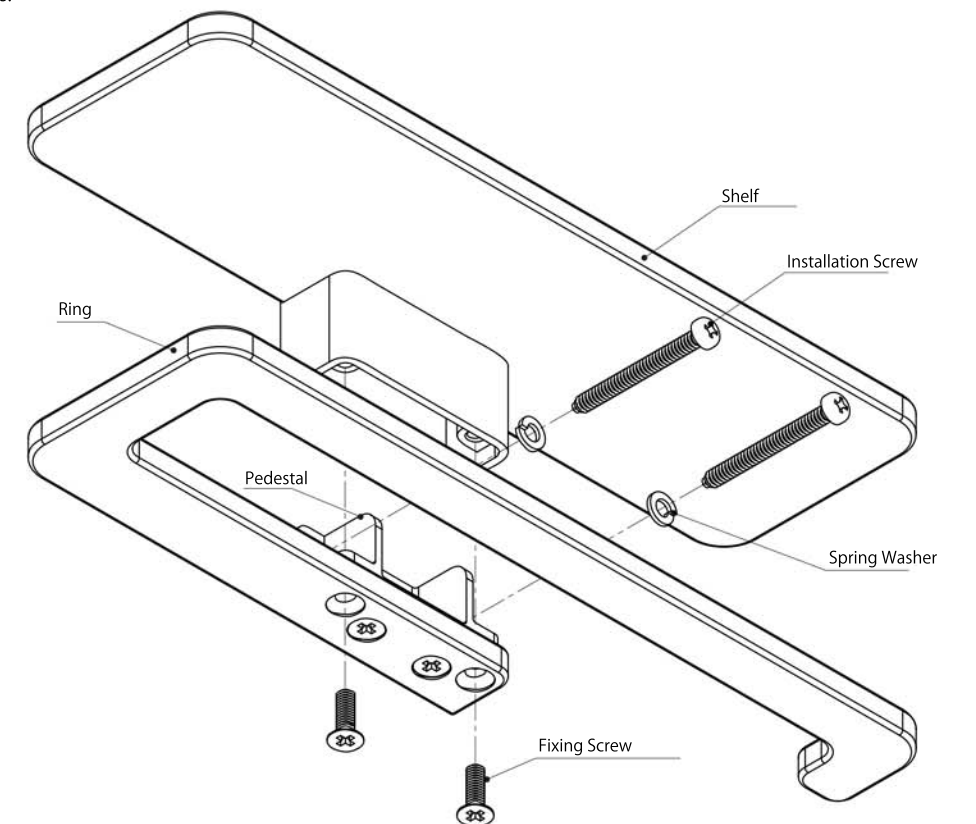

Product Specification

Type	Towel Ring
Product Code	SC-610
Material	Zinc Die Casting
Product Dimension	220 x 37 x 65mm
Load Capacity	49N (5kgf)

Package Contents

Installation Procedure

Installation Procedure

1. Install Pedestal (Ring attached) to wall using the provided Spring Washers and Installation Screws.
2. Secure Shelf to Pedestal with Fixing Screws.

Changing Ring Direction

1. Unscrew Fixing Screw.
2. Flip Arm to change its direction and reinstall.