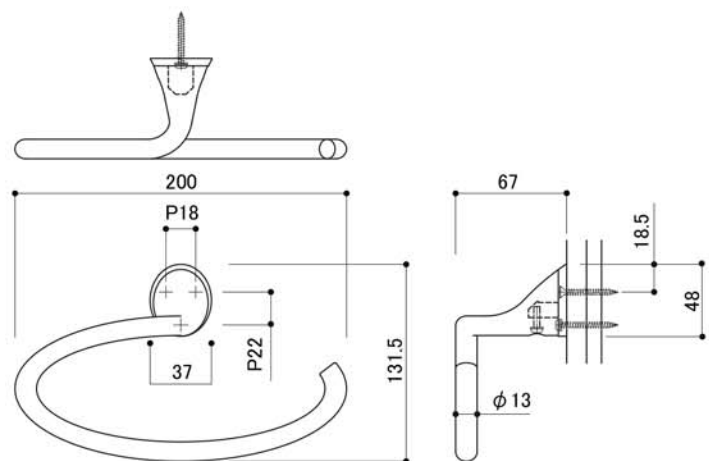

## Product Specification

Type	Towel Ring
Product Code	SC-740
Material	Zinc Die Casting
Product Dimension	200 x 67 x 131.5mm
Load Capacity	49N (5kgf)