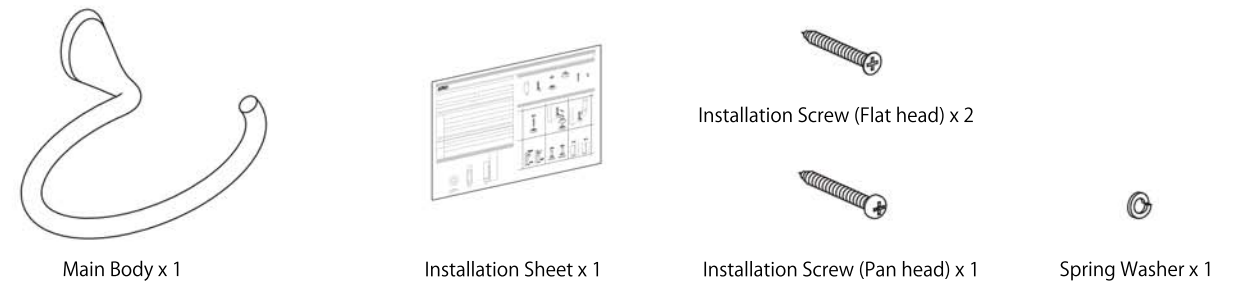

Package Contents

Installation Procedure

Installation Procedure

1. Unscrew Fixing Screw to separate Main Body from Pedestal.
2. Install Pedestal to wall using the provided Spring Washers and Installation Screws.
3. Secure Main Body to Pedestal with Fixing Screw.