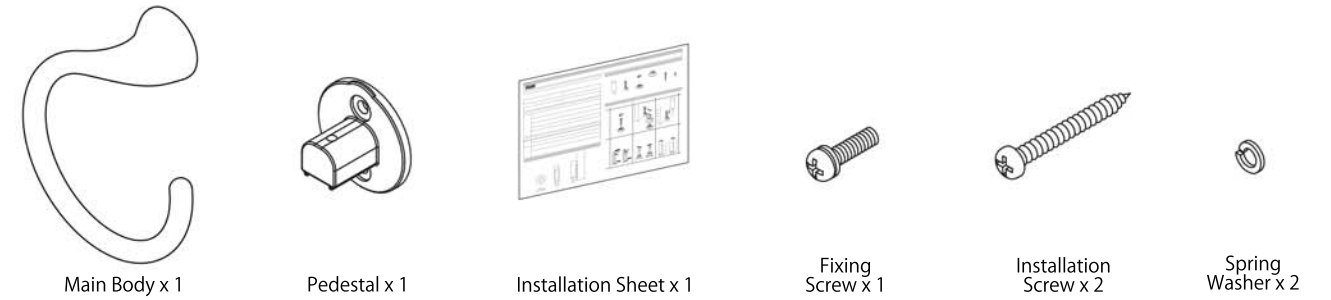

Product Specification

Type	Towel Ring
Product Code	SC-800
Material	Zinc Die Casting
Product Dimension	132 x 55 x 145mm
Load Capacity	49N (5kgf)

Package Contents

Installation Procedure

Installation Procedure