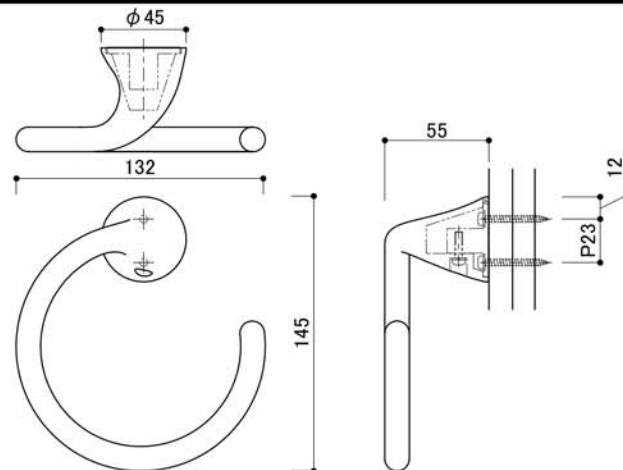

Mandatory After installation, please check to ensure product has been installed properly. If product has not been installed properly, it may wobble and drop off, resulting in injuries.

Warning About product usage

Product Specification

Type	Towel Ring
Product Code	SC-800
Material	Zinc Die Casting
Product Dimension	132 x 55 x 145mm
Load Capacity	49N (5kgf)

Package Contents

Installation Procedure

Installation Procedure