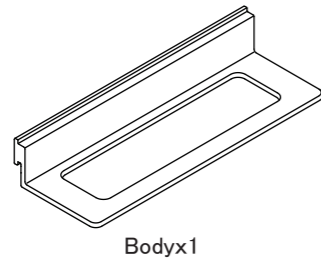

Sanitary Safety Warning

SC-990 (Towel Ring)

Package Contents/配件表 (安装前请务必先确认配件种类及数量) / 同梱部品 (必ずご確認ください)

Installation Procedure/ 安装程序/ 取付け手順

1

◎Installation procedure

Slide the towel ring into the groove of SC-994 from the side.

※There must be a clearance of at least 200mm.

※When removing items from the towel ring, do it from the front.

Product Specification/ 产品规格/ 製品仕様

Type/类型/タイプ	Towel Ring
Code/品号/品番	SC-990
Material/材质/材質	Aluminium
Dimension/产品尺寸/寸法	180x64x30 mm
Load Capacity/承重/耐荷重	98N (10kgf)