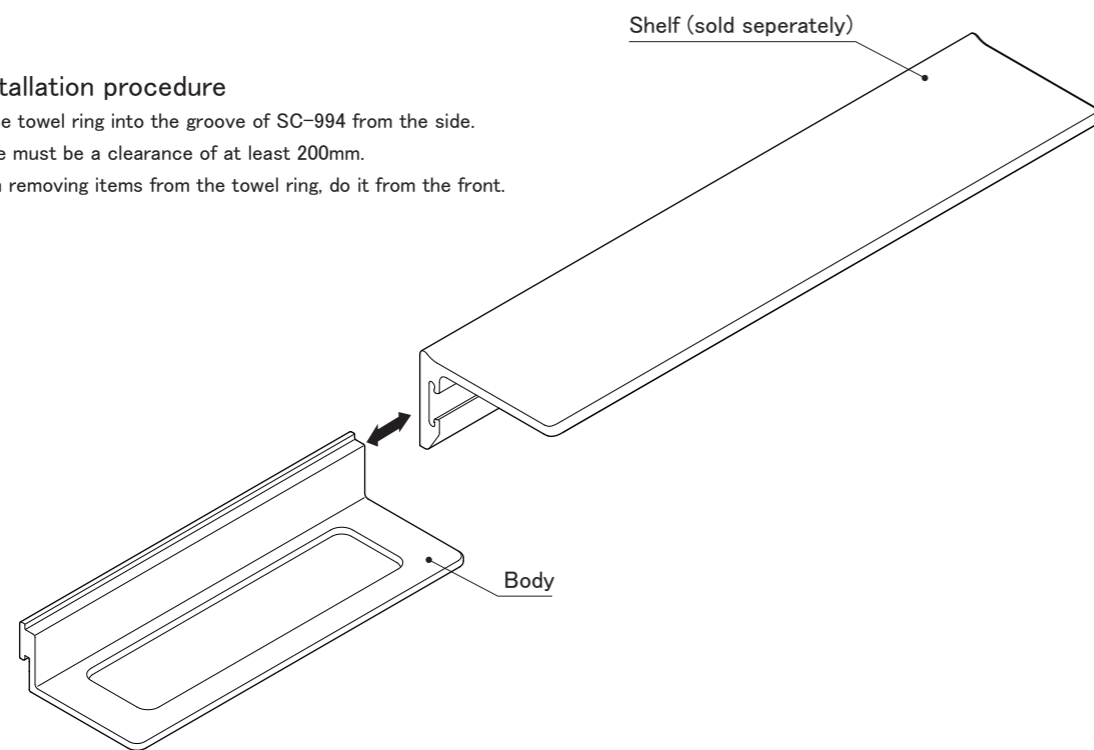

Sanitary Safety Warning

SC-990 (Towel Ring)

Package Contents/配件表 (安装前请务必先确认配件种类及数量) / 同梱部品 (必ずご確認ください)

Installation Procedure/ 安装程序/ 取付け手順

1

◎Installation procedure

Slide the towel ring into the groove of SC-994 from the side.

※There must be a clearance of at least 200mm.

※When removing items from the towel ring, do it from the front.

Product Specification/ 产品规格/ 製品仕様

Type/类型/タイプ	Towel Ring
Code/品号/品番	SC-990
Material/材质/材質	Aluminium
Dimension/产品尺寸/寸法	180x64x30 mm
Load Capacity/承重/耐荷重	98N (10kgf)