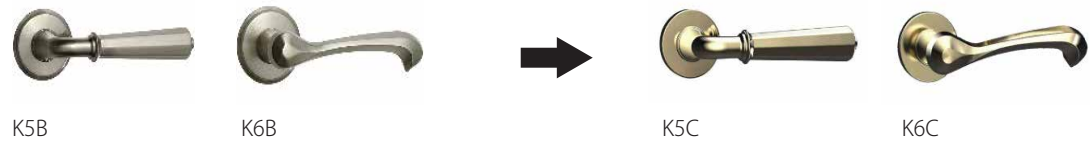

KH-13

KH-14

KC-068

PC-416

Changes in 2020:

Lever Handle Category

1) Classic Rose

2) Combination Finish: Satin Chrome & Chrome (JC)

Discontinued) ***-JC

3) LMRX set code

OLD) LMRXB43R → NEW) LMRXC43R

4) Lever Handle for Electric lock case

Unavailable) A8 C4 C5 E9 F7 H4 HR JG JH JJ
JM JY JZ K5 K6 K9 L9 LY MU TA

5) LM Cylinder Key design