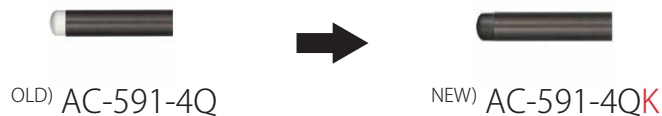

Discontinued) ***-JC

3) LMRX set code

OLD) LMRXB43R → NEW) LMRXC43R

4) Lever Handle for Electric lock case

Unavailable) A8 C4 C5 E9 F7 H4 HR JG JH JJ
JM JY JZ K5 K6 K9 L9 LY MU TA

5) LM Cylinder Key design

6) Replacement

Discontinued) LAK → NEW) LDK
Discontinued) LBK → NEW) LFK

Sliding Door Category

7) KV-01

Discontinued) KV-01-SCC (Blasted Silver & Chrome)

8) PA-25

Discontinued) PA-25-SC (Blasted Silver & Chrome)

9) Replacement

Discontinued) LEK → NEW) KZK2

Changes in 2020:

Door Accessory Category

10) AC-591

11) AC-600

Discontinued) AC-600-XCD AC-600-XND AC-600-XBD
 AC-600-2MD AC-600-4QD
 AC-600-XCB AC-600-XBB AC-600-2MB