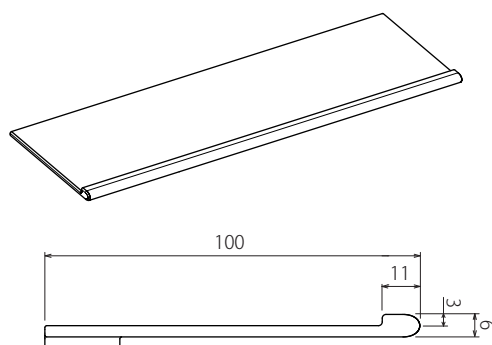

敬具

旧)

新)

在庫状況・納期につきましては各営業所へお問合せ下さい。

Dear All

KAWAJUN

SE224,SE223,SE22W Product Specification Change

We regret to announce that we have decided to change the specifications of the following Shelf and Paper Holder product. Please refer to the diagram below for the aforementioned update.