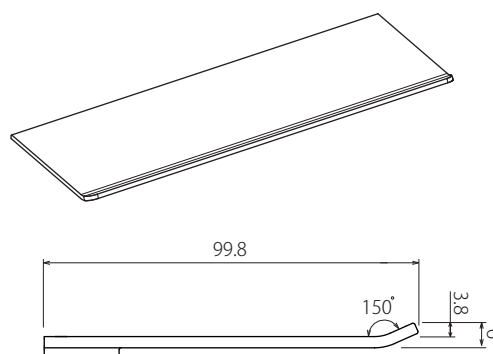

敬具

旧)

新)

在庫状況・納期につきましては各営業所へお問合せ下さい。

Dear All

KAWAJUN

SE224,SE223,SE22W Product Specification Change

We regret to announce that we have decided to change the specifications of the following Shelf and Paper Holder product. Please refer to the diagram below for the aforementioned update.