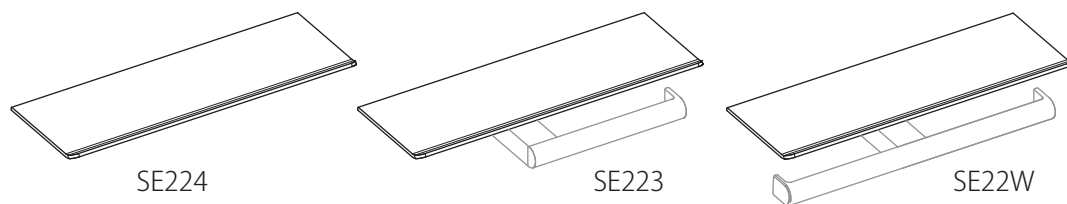

Dear All

KAWAJUN

SE224,SE223,SE22W Product Specification Change

We regret to announce that we have decided to change the specifications of the following Shelf and Paper Holder product. Please refer to the diagram below for the aforementioned update.

We apologise for any inconvenience caused and would like to thank you for your understanding and continued support.

Please contact our sales offices for stock availability and delivery times.