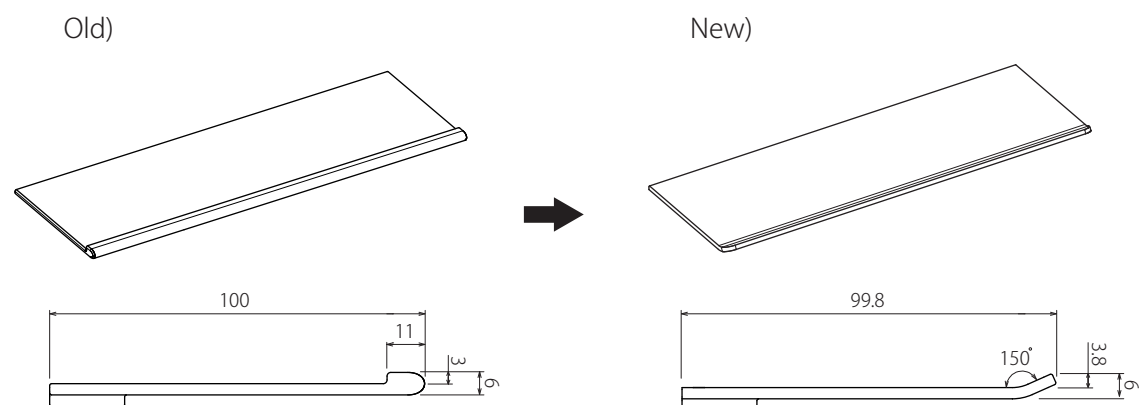

Dear All

KAWAJUN

SE224,SE223,SE22W Product Specification Change

We regret to announce that we have decided to change the specifications of the following Shelf and Paper Holder product. Please refer to the diagram below for the aforementioned update.

We apologise for any inconvenience caused and would like to thank you for your understanding and continued support.

Please contact our sales offices for stock availability and delivery times.