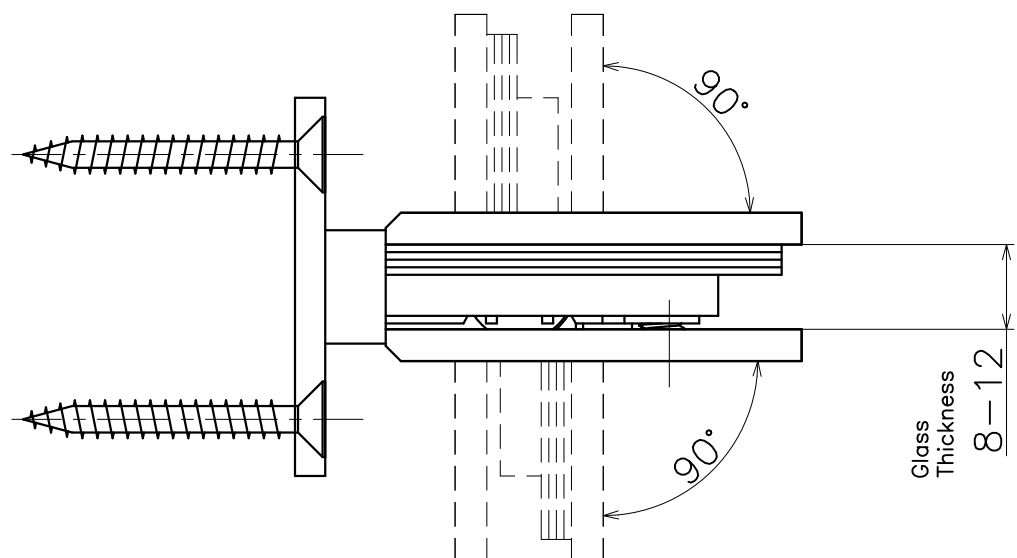

# AC-050-X

Finish	Code
Mirror	AC-050-XP
Brushed	AC-050-XT
Lumi Gold	AC-050-P01
Lumi Rose Gold	AC-050-P02
Lumi Champagne Gold	AC-050-P05
Lumi Black	AC-050-P07

Product name	Name	Code
ガラスヒンジ	-	Refer Table
Glass Hinges	-	Ver01
<b>KAWAJUN</b> 河渚株式会社	Dim	Geo
	s= 1:1	外形図