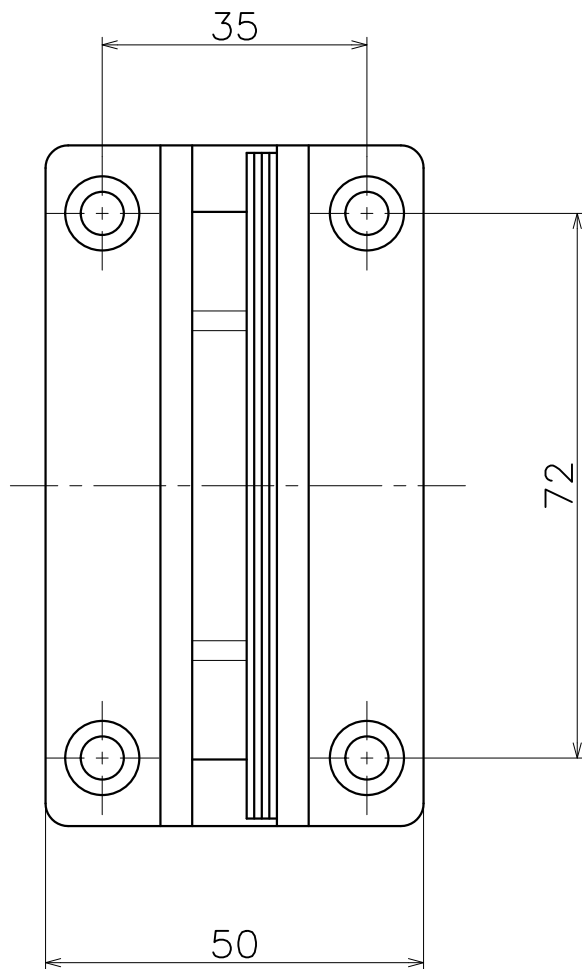

# AC-050-X

Finish	Code
Mirror	AC-050-XP
Brushed	AC-050-XT
Lumi Gold	AC-050-P01
Lumi Rose Gold	AC-050-P02
Lumi Champagne Gold	AC-050-P05
Lumi Black	AC-050-P07

Product name	Name	Code
ガラスヒンジ	-	Refer Table
Glass Hinges	-	Ver01
<b>KAWAJUN</b> 河渚株式会社	Dim	Geo
	s= 1:1	外形図