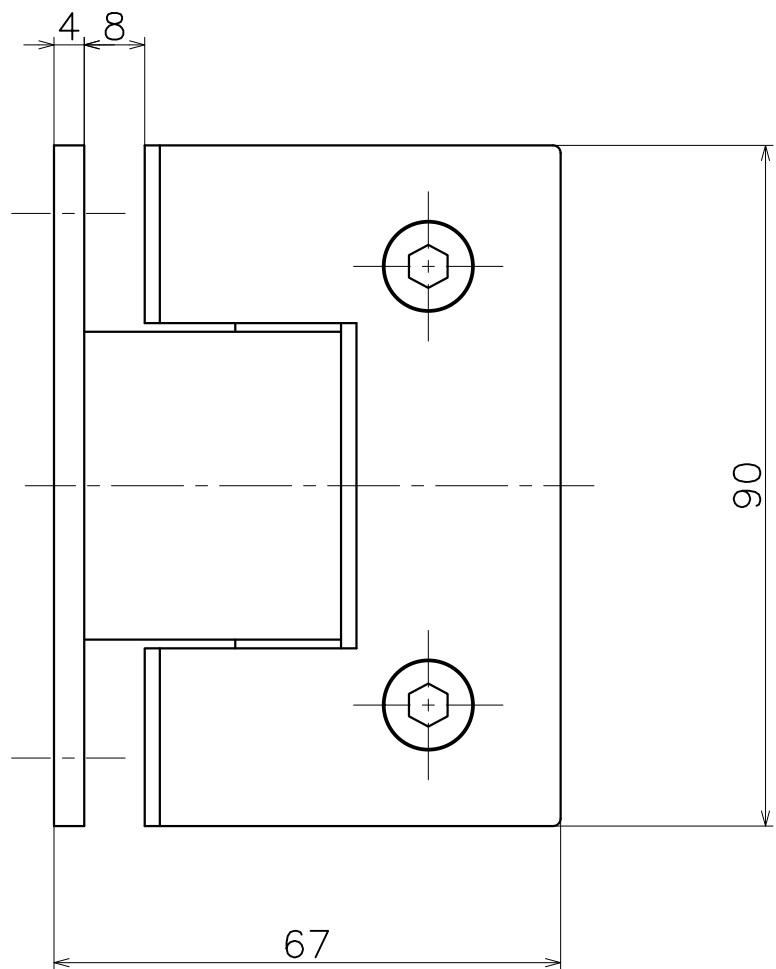

# AC-050-X

Finish	Code
Mirror	AC-050-XP
Brushed	AC-050-XT
Lumi Gold	AC-050-P01
Lumi Rose Gold	AC-050-P02
Lumi Champagne Gold	AC-050-P05
Lumi Black	AC-050-P07

Product name	Name	Code
ガラスヒンジ	-	Refer Table
Glass Hinges	-	Ver01
<b>KAWAJUN</b> 河渚株式会社	Dim	Geo
	s= 1:1	外形図