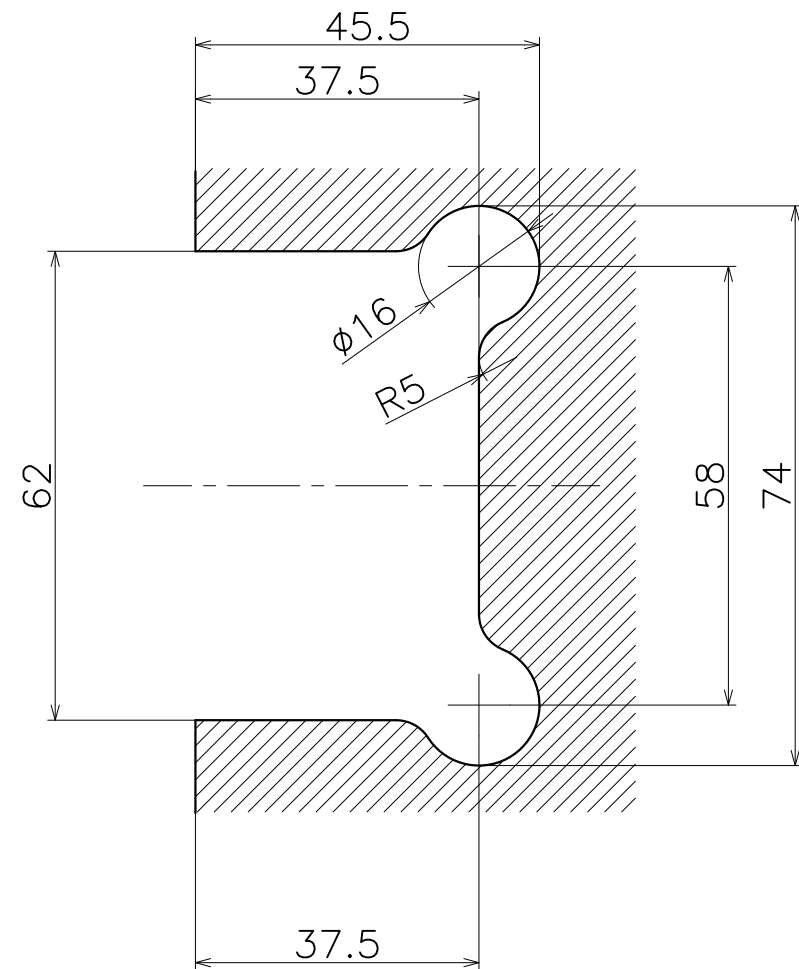

# AC-050-X

Finish	Code
Mirror	AC-050-XP
Brushed	AC-050-XT
Lumi Gold	AC-050-P01
Lumi Rose Gold	AC-050-P02
Lumi Champagne Gold	AC-050-P05
Lumi Black	AC-050-P07

Product name	Name	Code
ガラスヒンジ	-	Refer Table
Glass Hinges	-	Ver01
<b>KAWAJUN</b> 河渚株式会社	Dim	Geo
	s= 1:1	外形図