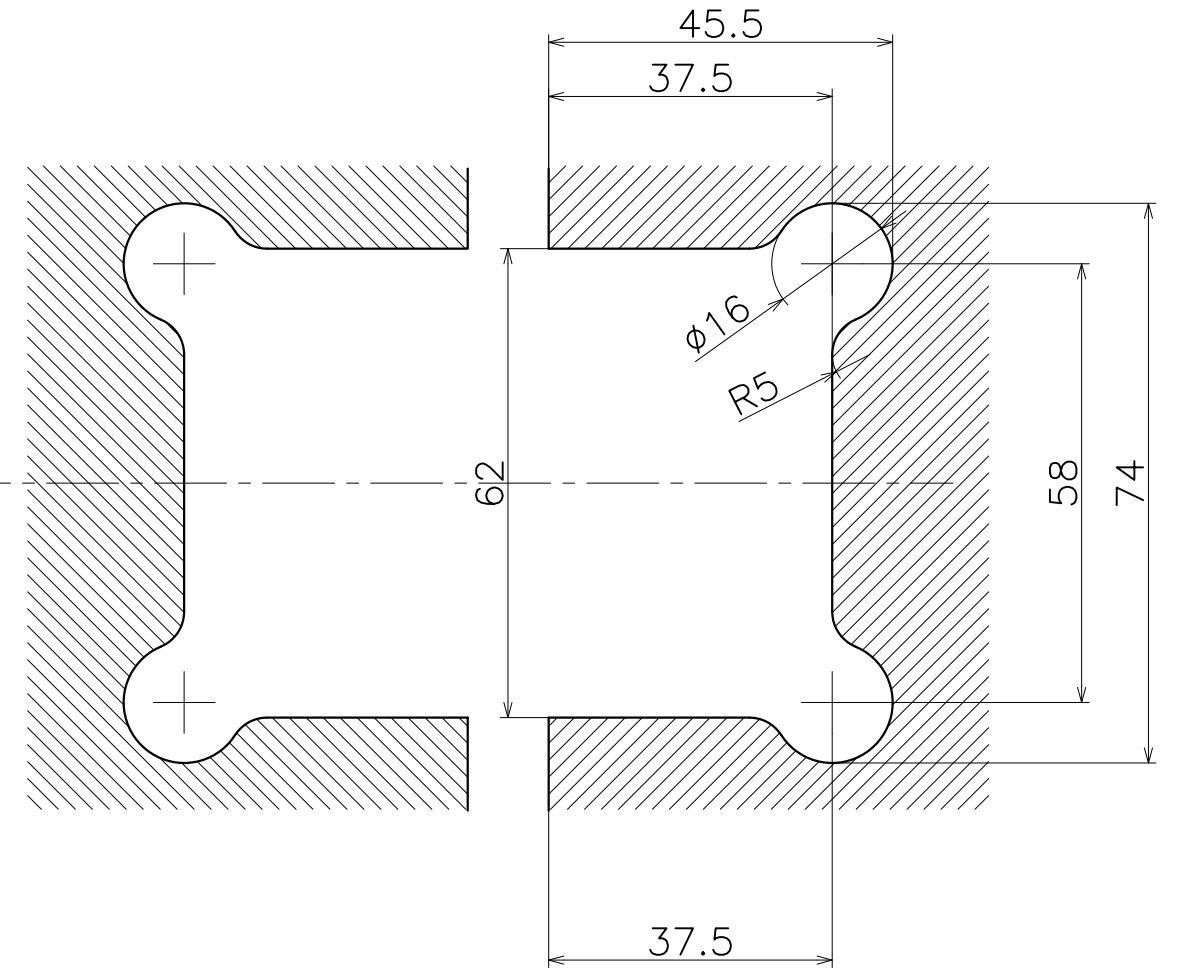

AC-053-X

Finish	Code
Mirror	AC-053-XP
Brushed	AC-053-XT
Lumi Gold	AC-053-P01
Lumi Rose Gold	AC-053-P02
Lumi Champagne Gold	AC-053-P05
Lumi Black	AC-053-P07

Product name	Name	Code
ガラスヒンジ	-	Refer Table
Glass Hinges	-	Ver01
KAWAJUN 河渾株式会社	Dim	Geo
	s= 1:1	外形図

2020-12-23 11:21:51 AC-053_drawing