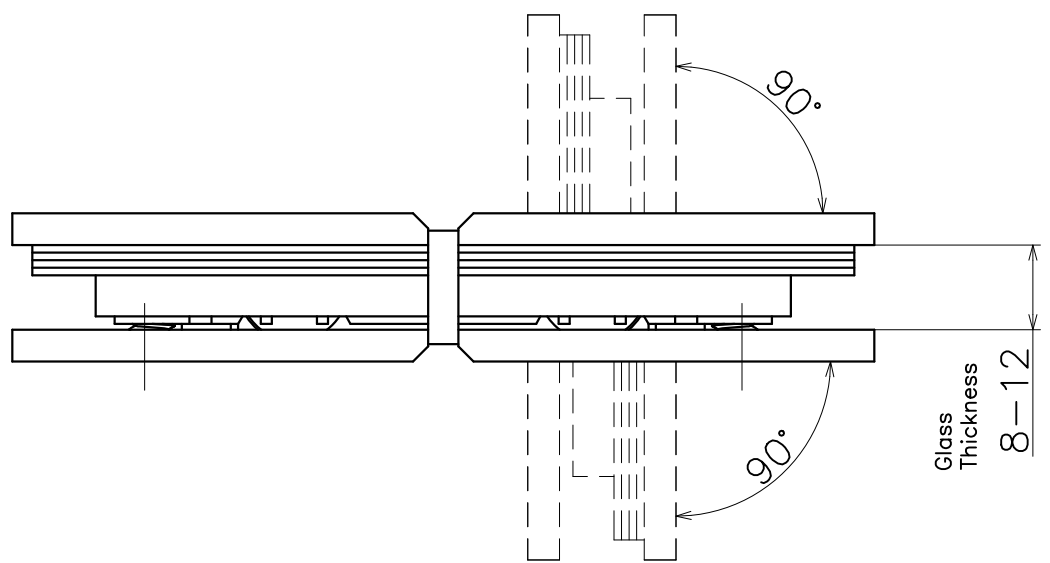

AC-053-X

Finish	Code
Mirror	AC-053-XP
Brushed	AC-053-XT
Lumi Gold	AC-053-P01
Lumi Rose Gold	AC-053-P02
Lumi Champagne Gold	AC-053-P05
Lumi Black	AC-053-P07

Product name	Name	Code
ガラスヒンジ	-	Refer Table
Glass Hinges	-	Ver01
KAWAJUN 河渾株式会社	Dim	Geo
	s= 1:1	外形図

2020-12-23 11:21:51 AC-053_drawing