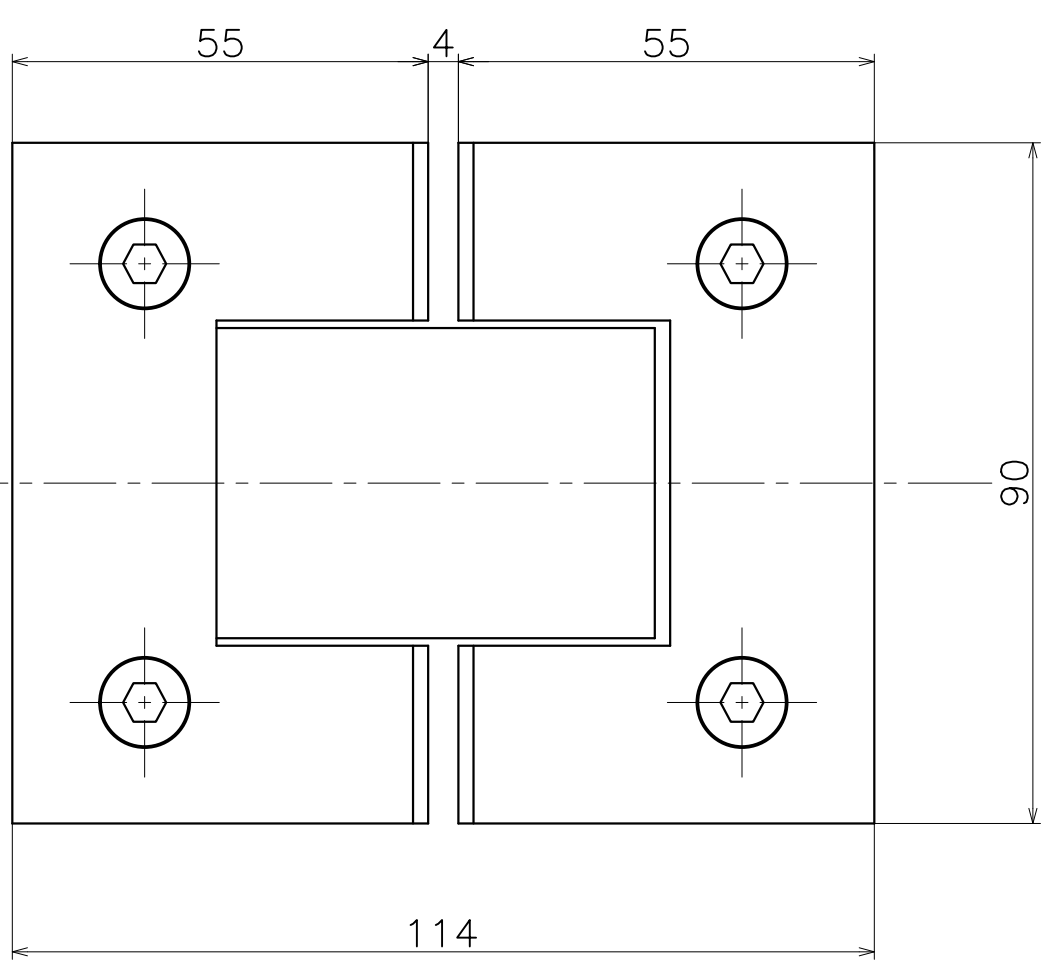

AC-053-X

Finish	Code
Mirror	AC-053-XP
Brushed	AC-053-XT
Lumi Gold	AC-053-P01
Lumi Rose Gold	AC-053-P02
Lumi Champagne Gold	AC-053-P05
Lumi Black	AC-053-P07

Product name	Name	Code
ガラスヒンジ	-	Refer Table
Glass Hinges	-	Ver01
KAWAJUN 河渾株式会社	Dim	Geo
	s= 1:1	外形図

2020-12-23 11:21:51 AC-053_drawing