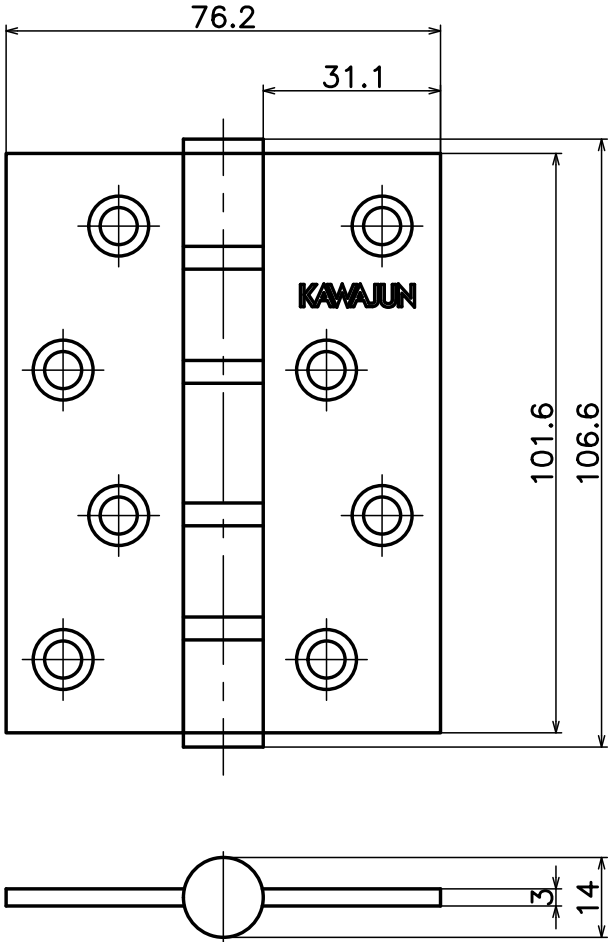

# ACSG-001-XX

Finish	Code
Brushed	ACSG-001-XT
Brushed Dark Umber	ACSG-001-4G