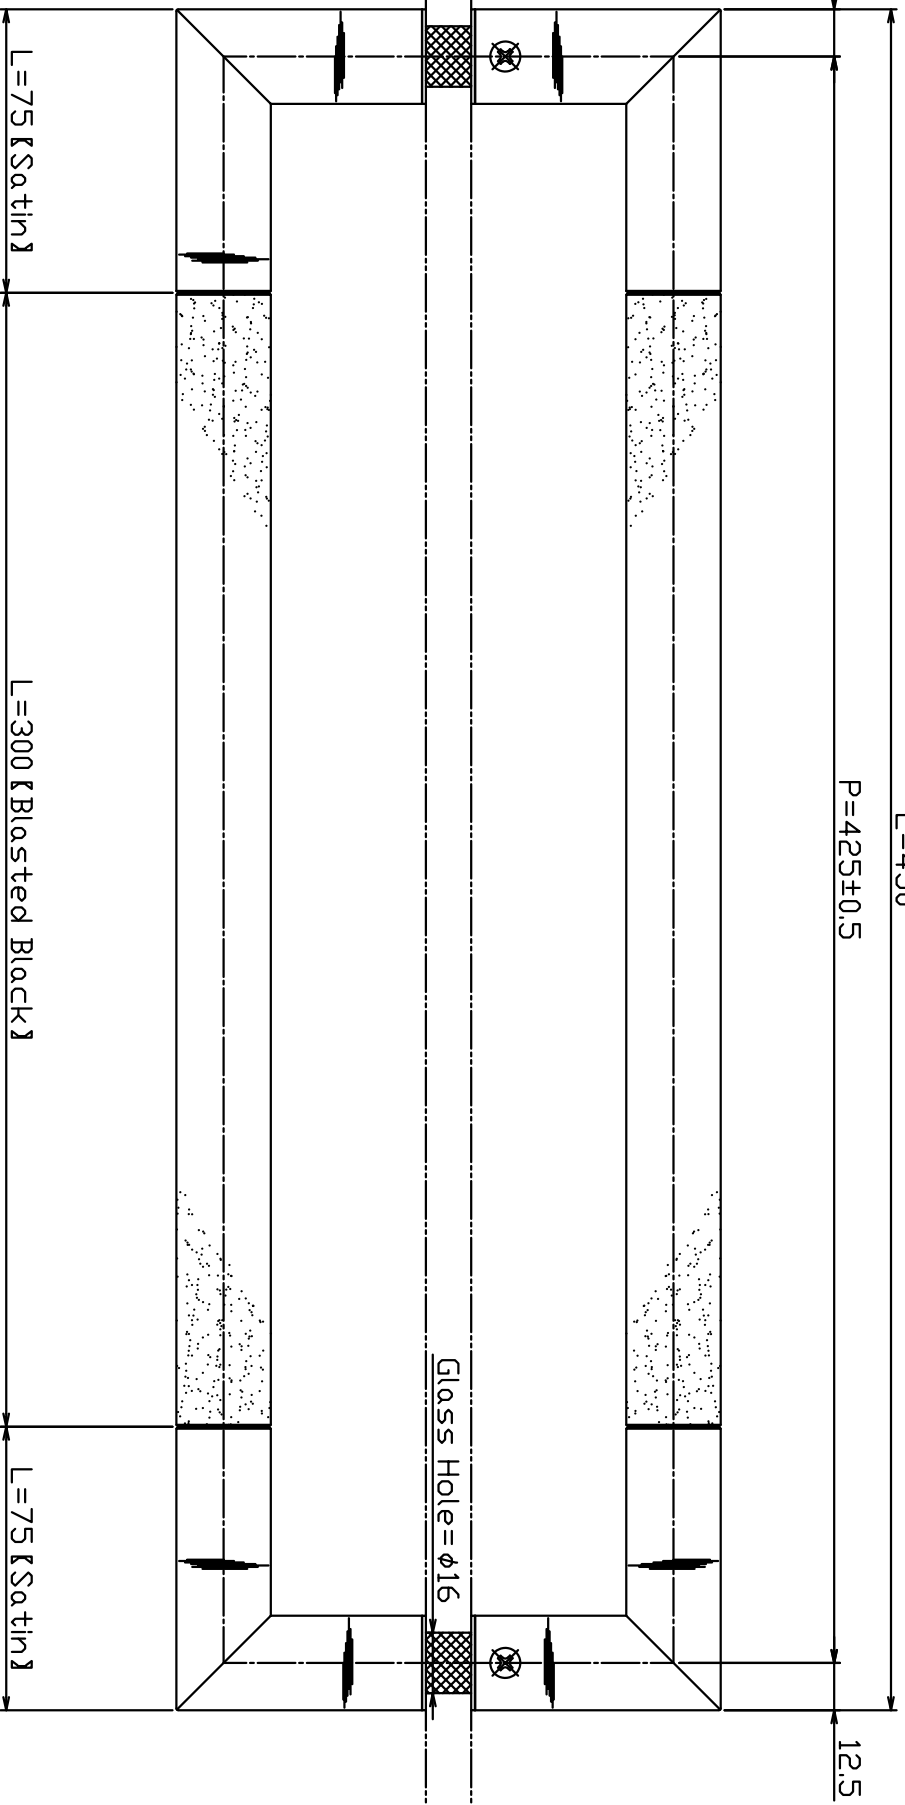

AG1022-X-X-L450

| Finish (Leg) | Finish (Leg)  | Code               |
|--------------|---------------|--------------------|
| SS Satin     | SS Brushed    | AG1022-10-116-L450 |
| SS Satin     | SS Scratch    | AG1022-10-117-L450 |
| SS Satin     | J-Wood White  | AG1022-13-118-L450 |
| SS Satin     | Blasted Black | AG1022-38-119-L450 |

|     |            |                           |         |         |
|-----|------------|---------------------------|---------|---------|
| Ver | Date       | Engineering change notice | Dwg     | App     |
| A   | 0000/00/00 | 新規出図                      | KAWAJUN | KAWAJUN |

|                |  |      |  |                    |  |
|----------------|--|------|--|--------------------|--|
| Product name   |  | Name |  | Code               |  |
| ドアハンドル         |  | -    |  | AG1022-38-119-L450 |  |
| Door Handle    |  | -    |  | Ver01              |  |
| KAWAJUN 河津株式会社 |  | Dim  |  | S= 1:1             |  |
|                |  | Geo  |  | 外形図                |  |