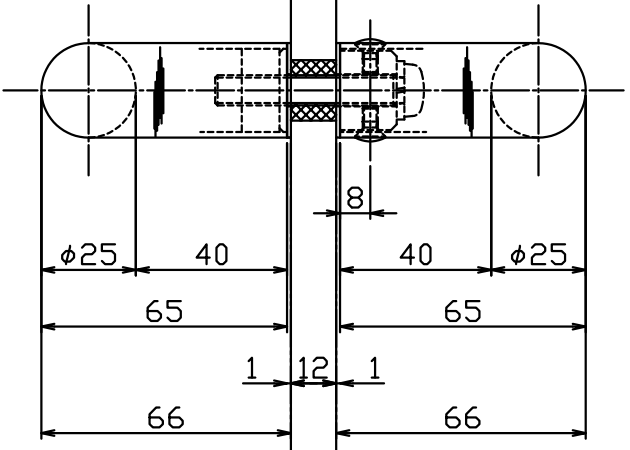

AG1022-X-X-L450

| Finish (Leg) | Finish (Leg)  | Code               |
|--------------|---------------|--------------------|
| SS Satin     | SS Brushed    | AG1022-10-116-L450 |
| SS Satin     | SS Scratch    | AG1022-10-117-L450 |
| SS Satin     | J-Wood White  | AG1022-13-118-L450 |
| SS Satin     | Blasted Black | AG1022-38-119-L450 |

|                |  |      |  |                    |  |
|----------------|--|------|--|--------------------|--|
| Product name   |  | Name |  | Code               |  |
| ドアハンドル         |  | -    |  | AG1022-38-119-L450 |  |
| Door Handle    |  | -    |  | Ver01              |  |
| KAWAJUN 河津株式会社 |  | Dim  |  | S= 1:1             |  |
|                |  | Geo  |  | 外形図                |  |