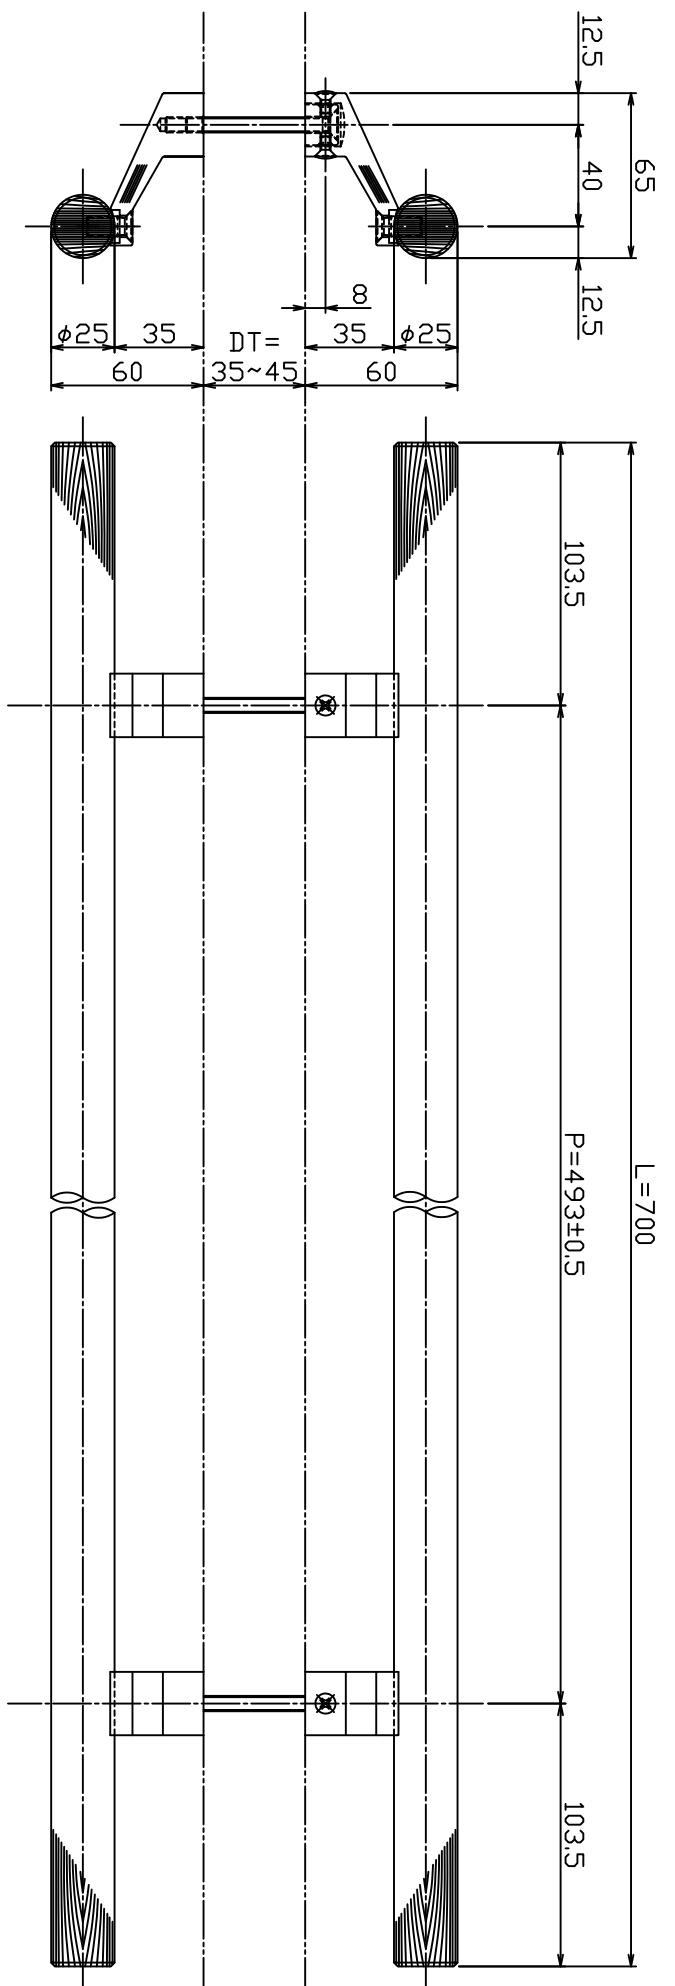

AT1382-30-X-L700

| Finish (Leg)  | Finish (Grip) | Code               |
|---------------|---------------|--------------------|
| Black Painted | J-Wood Brown  | AT1382-30-140-L700 |
| Black Painted | J-Wood Scotch | AT1382-30-141-L700 |
| Black Painted | J-Wood White  | AT1382-30-142-L700 |
| Black Painted | J-Wood Black  | AT1382-30-140-L700 |

|     |            |                           |         |         |
|-----|------------|---------------------------|---------|---------|
| Ver | Date       | Engineering change notice | Dwg     | App     |
| △1  | 0000/00/00 | 新規出図                      | KAWAJUN | KAWAJUN |

|                       |      |                    |
|-----------------------|------|--------------------|
| Product name          | Name | Code               |
| ドアハンドル                | -    | AT1382-30-141-L700 |
| Door Handle           | -    | Ver01              |
| <b>KAWAJUN</b> 河海株式会社 | Dim  | S= 1:1             |
|                       | Geo  | 外形図                |