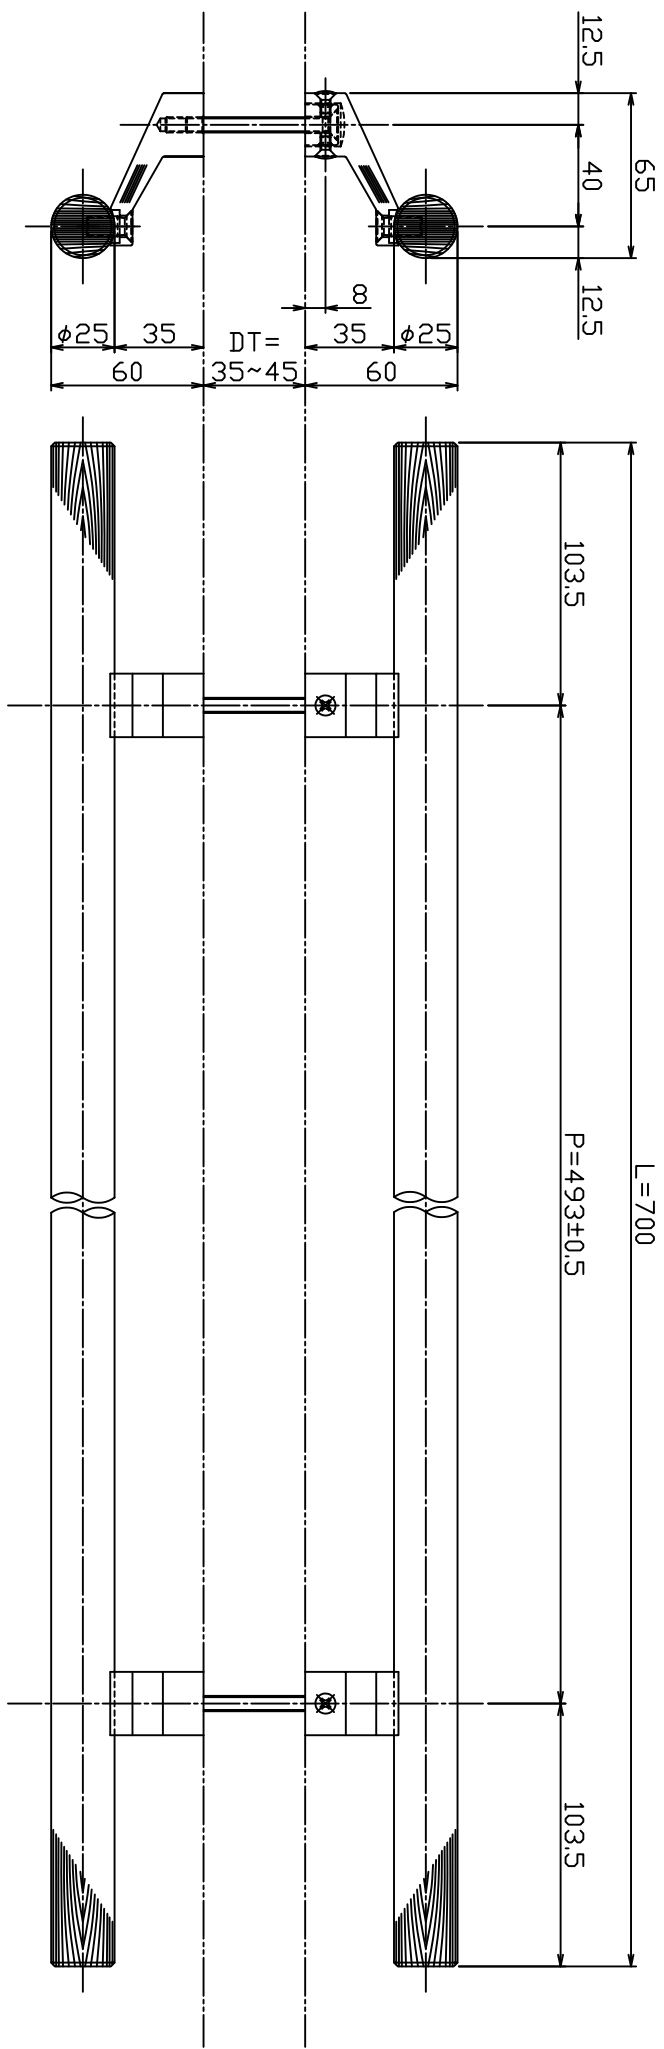

AT1382-30-X-L700

| Finish (Leg) | Finish (Grip) | Code |
|---------------|---------------|--------------------|
| Black Painted | J-Wood Brown | AT1382-30-140-L700 |
| Black Painted | J-Wood Scotch | AT1382-30-141-L700 |
| Black Painted | J-Wood White | AT1382-30-142-L700 |
| Black Painted | J-Wood Black | AT1382-30-140-L700 |

| | | | | |
|-----|------------|---------------------------|---------|---------|
| Ver | Date | Engineering change notice | Dwg | App |
| △1 | 0000/00/00 | 新規出図 | KAWAJUN | KAWAJUN |

| | | | | | |
|----------------|--|------|--|--------------------|--|
| Product name | | Name | | Code | |
| ドアハンドル | | - | | AT1382-30-143-L700 | |
| Door Handle | | - | | Ver01 | |
| KAWAJUN 河海株式会社 | | Dim | | S= 1:1 | |
| | | Geo | | 外形図 | |