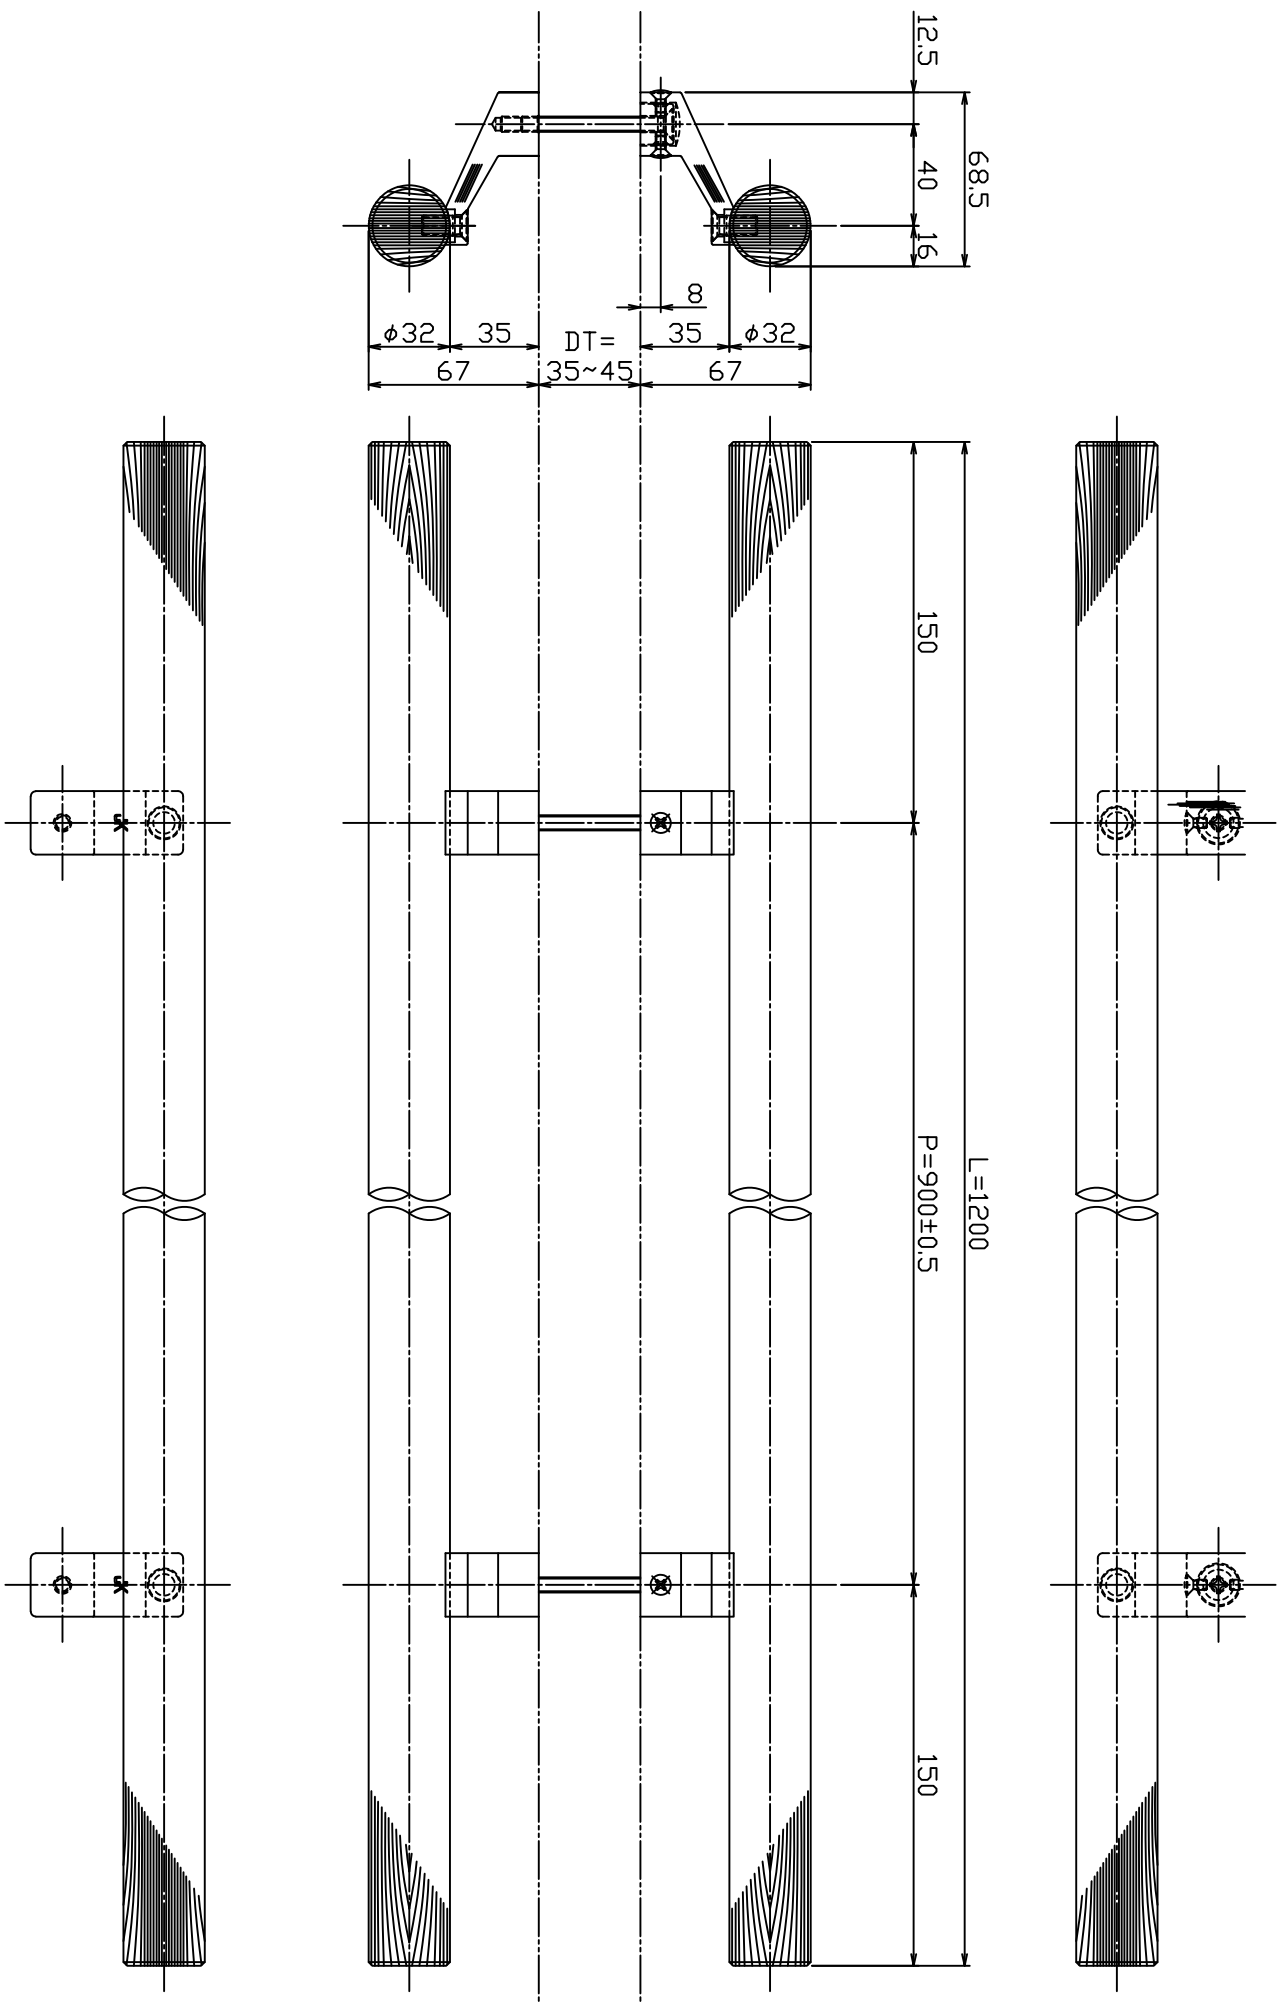

AT432-30-X-L1200

Finish (Leg)	Finish (Grip)	Code
SS Hairline	J-Wood Brown	AT432-30-140-L1200
SS Hairline	J-Wood Scotch	AT432-30-141-L1200
SS Hairline	J-Wood White	AT432-30-142-L1200
SS Hairline	J-Wood Black	AT432-30-143-L1200

Ver	Date	Engineering change notice	Dwg	App
△1	0000/00/00	新規出図	KAWAJUN	KAWAJUN

Product name	Name	Code
ドアハンドル	-	AT432-30-141-L1200
Door Handle	-	Ver01

KAWAJUN 河海株式会社

Dim	Geo	S=	外形
⌀	□	1:1	☑