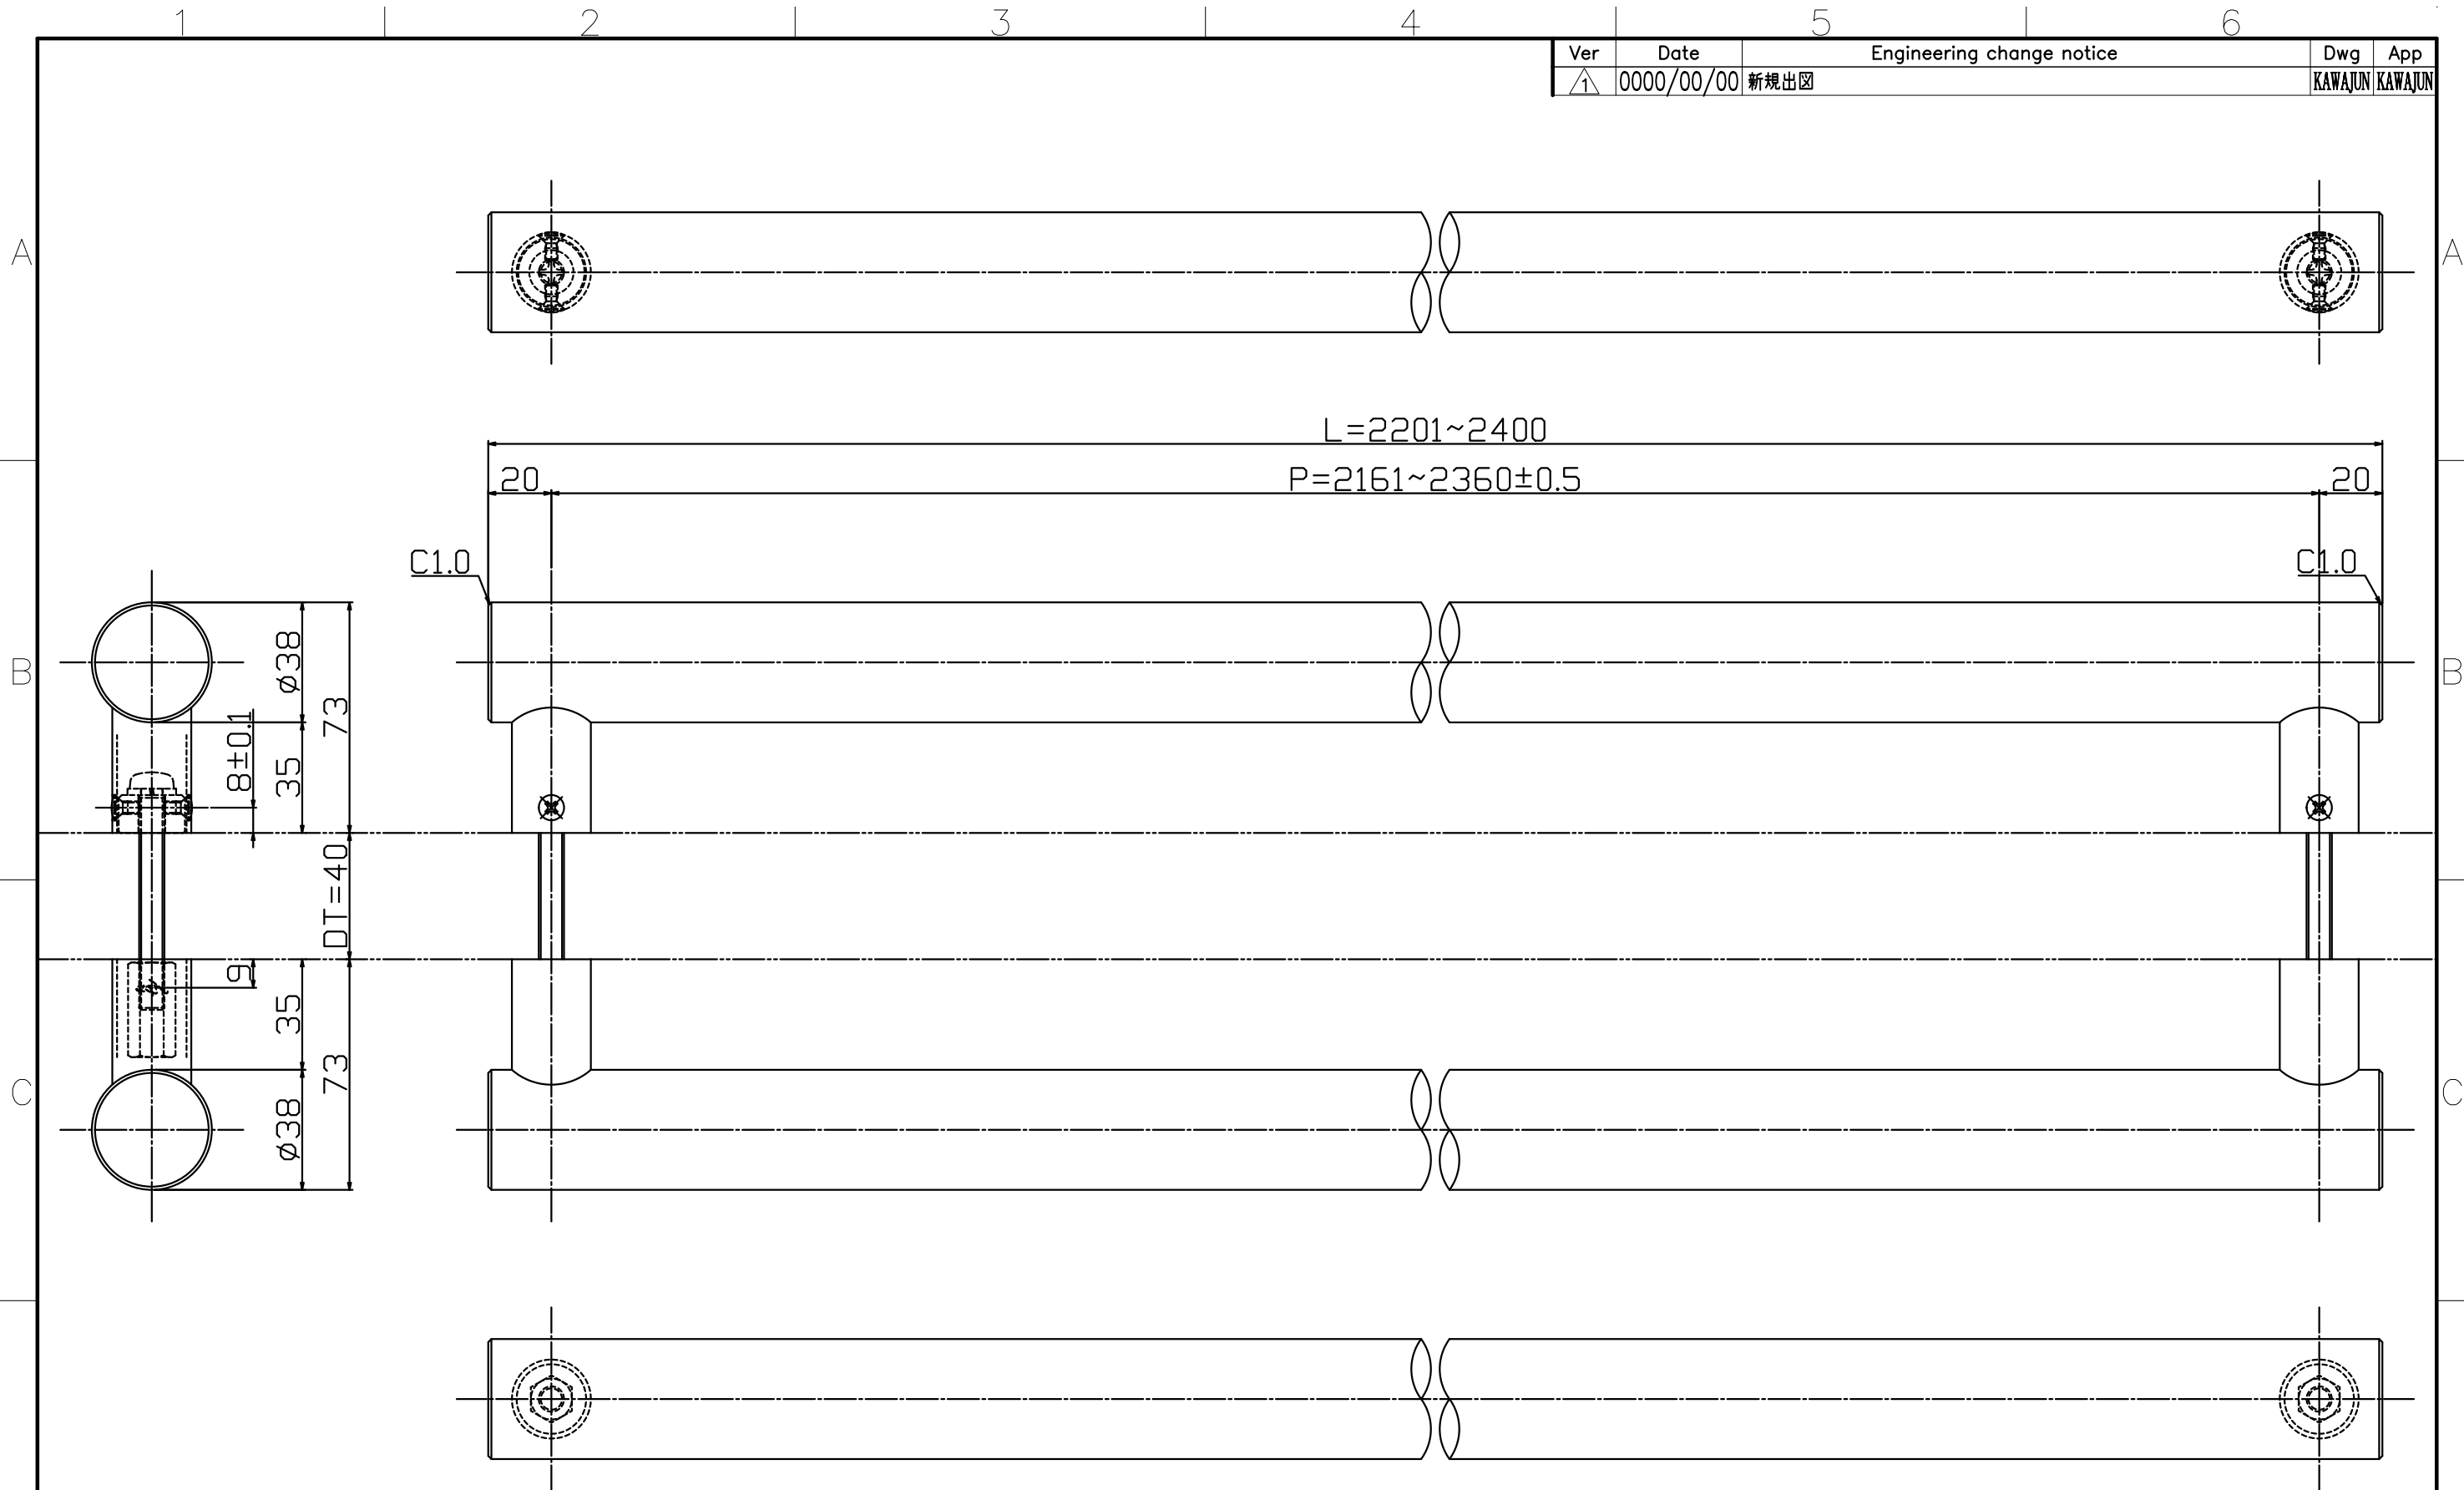

| | | | | |
|-----|------------|---------------------------|---------|---------|
| Ver | Date | Engineering change notice | Dwg | App |
| 1 | 0000/00/00 | 新規出図 | KAWAJUN | KAWAJUN |

C-177-X-24C4

| Finish | Code |
|--------------------------------------|----------------|
| Stainless Steel & J-Wood Brown | C-177-140-24C4 |
| Black Acrylic Painted & J-Wood Black | C-177-418-24C4 |

| Product name | Name | Code |
|-----------------------|--------|-------|
| ドアハンドル | - | 表参照 |
| Door Pull Handle | - | Ver01 |
| KAWAJUN 河淳株式会社 | Dim | Geo |
| | s= 1:2 | 外形図 |