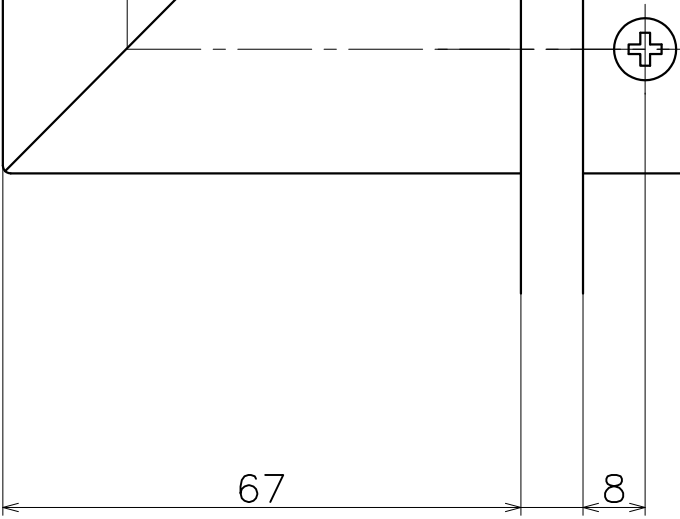

(S=1:6)

DA-141-LQX-1200

Finish: Leg	Finish: Grip	Code
Shot Champagne Gold	J-Wood Scotch	DA-141-LQ2-1200
Shot Champagne Gold	J-Wood Brown	DA-141-LQ3-1200
Shot Champagne Gold	J-Wood Black	DA-141-LQ4-1200
Shot Champagne Gold	Black Leather	DA-141-LQ7-1200
Shot Champagne Gold	Dark Brown leather	DA-141-LQ8-1200
Shot Champagne Gold	Beige Leather	DA-141-LQ9-1200

Material: Gum
Finish: Black

φ 32

Wooden Door t35~50mm Hole Size φ 10
Glass Door t8~12mm Hole Size φ 16

KAWAJUN

河津株式会社