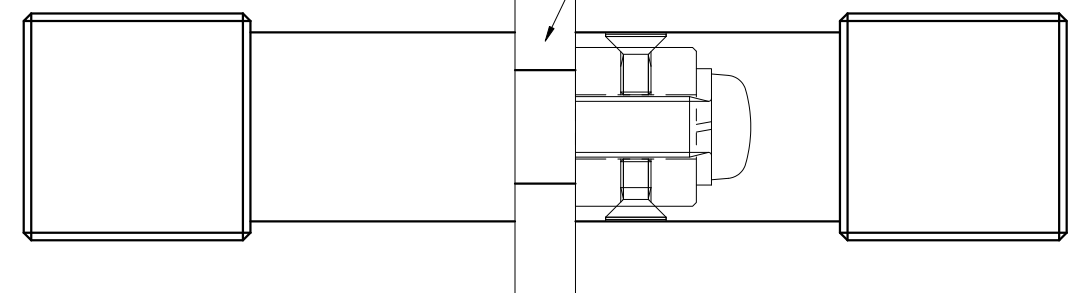

(S=1:10)

DA-144-XX-2000

Finish : Grip,Leg	コード
Dark Umber	DA-144-4Q-2000
Blaseted Black	DA-144-XK-2000
Shot Champagne Gold	DA-144-LQ-2000
Stainless Mirror	DA-144-XP-2000
Stainless Brushed	DA-144-XT-2000
Satin Light Bronze	DA-144-3U-2000

Material : Gum
Finish : Black

Wooden Door t40~50mm Hole Size ϕ 10
Glass Door t8~12mm Hole Size ϕ 16