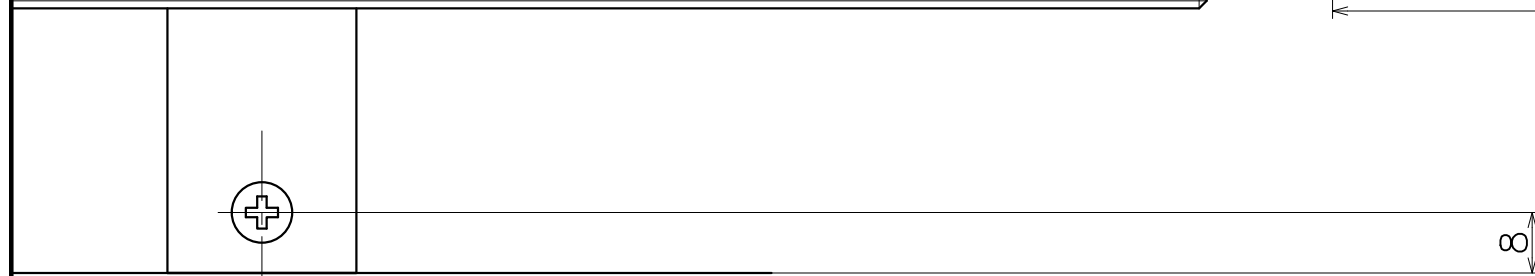

(S=1:10)

DA-144-XX-2000

Finish : Grip,Leg	コード
Dark Umber	DA-144-4Q-2000
Blaseted Black	DA-144-XK-2000
Shot Champagne Gold	DA-144-LQ-2000
Stainless Mirror	DA-144-XP-2000
Stainless Brushed	DA-144-XT-2000
Satin Light Bronze	DA-144-3U-2000

Material : Gum
Finish : Black

Wooden Door t40~50mm Hole Size ϕ 10
Glass Door t8~12mm Hole Size ϕ 16