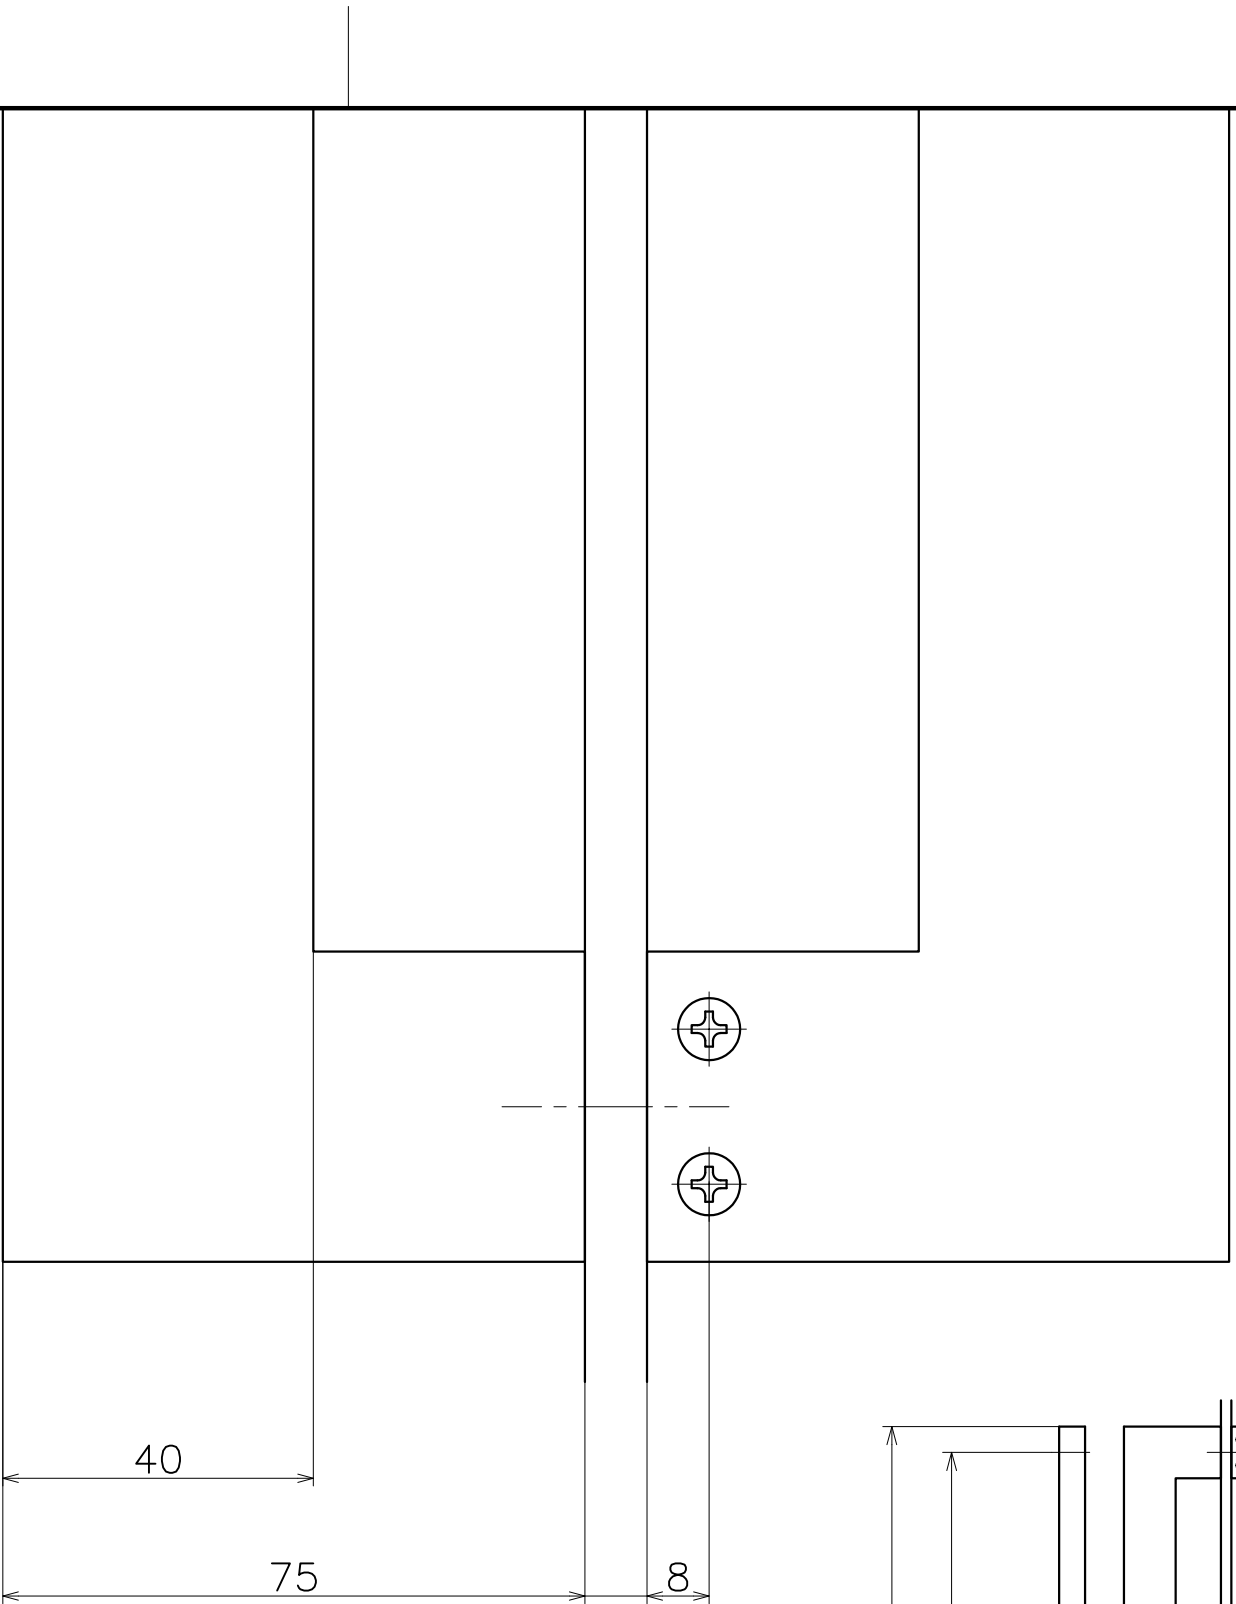

(S=1:6)

DA-151-TX-1200

Finish: Leg	Finish: Grip	Code
Brushed	Blasted Black	DA-151-TK-1200
Brushed	Dark Bronze	DA-151-T4Q-1200
Brushed	J-Wood Scotch	DA-151-TJ2-1200
Brushed	J-Wood Brown	DA-151-TJ3-1200
Brushed	J-Wood Black	DA-151-TJ4-1200
Brushed	Black leather	DA-151-T7-1200
Brushed	Dark Brown leather	DA-151-T8-1200
Brushed	Beige leather	DA-151-T9-1200

Material: Gum
Finish: Black

Wooden Door t35~50mm Hole Size ϕ 8
Glass Door t8~12mm Hole Size ϕ 12