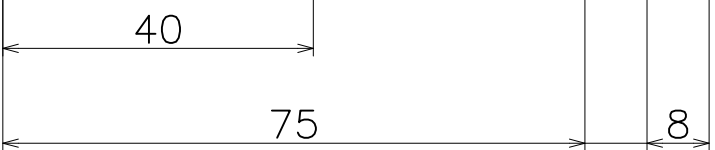

Material: Gum
Finish: Black

Wooden Door t45~50mm Hole Size ϕ 8
Glass Door t8~12mm Hole Size ϕ 12