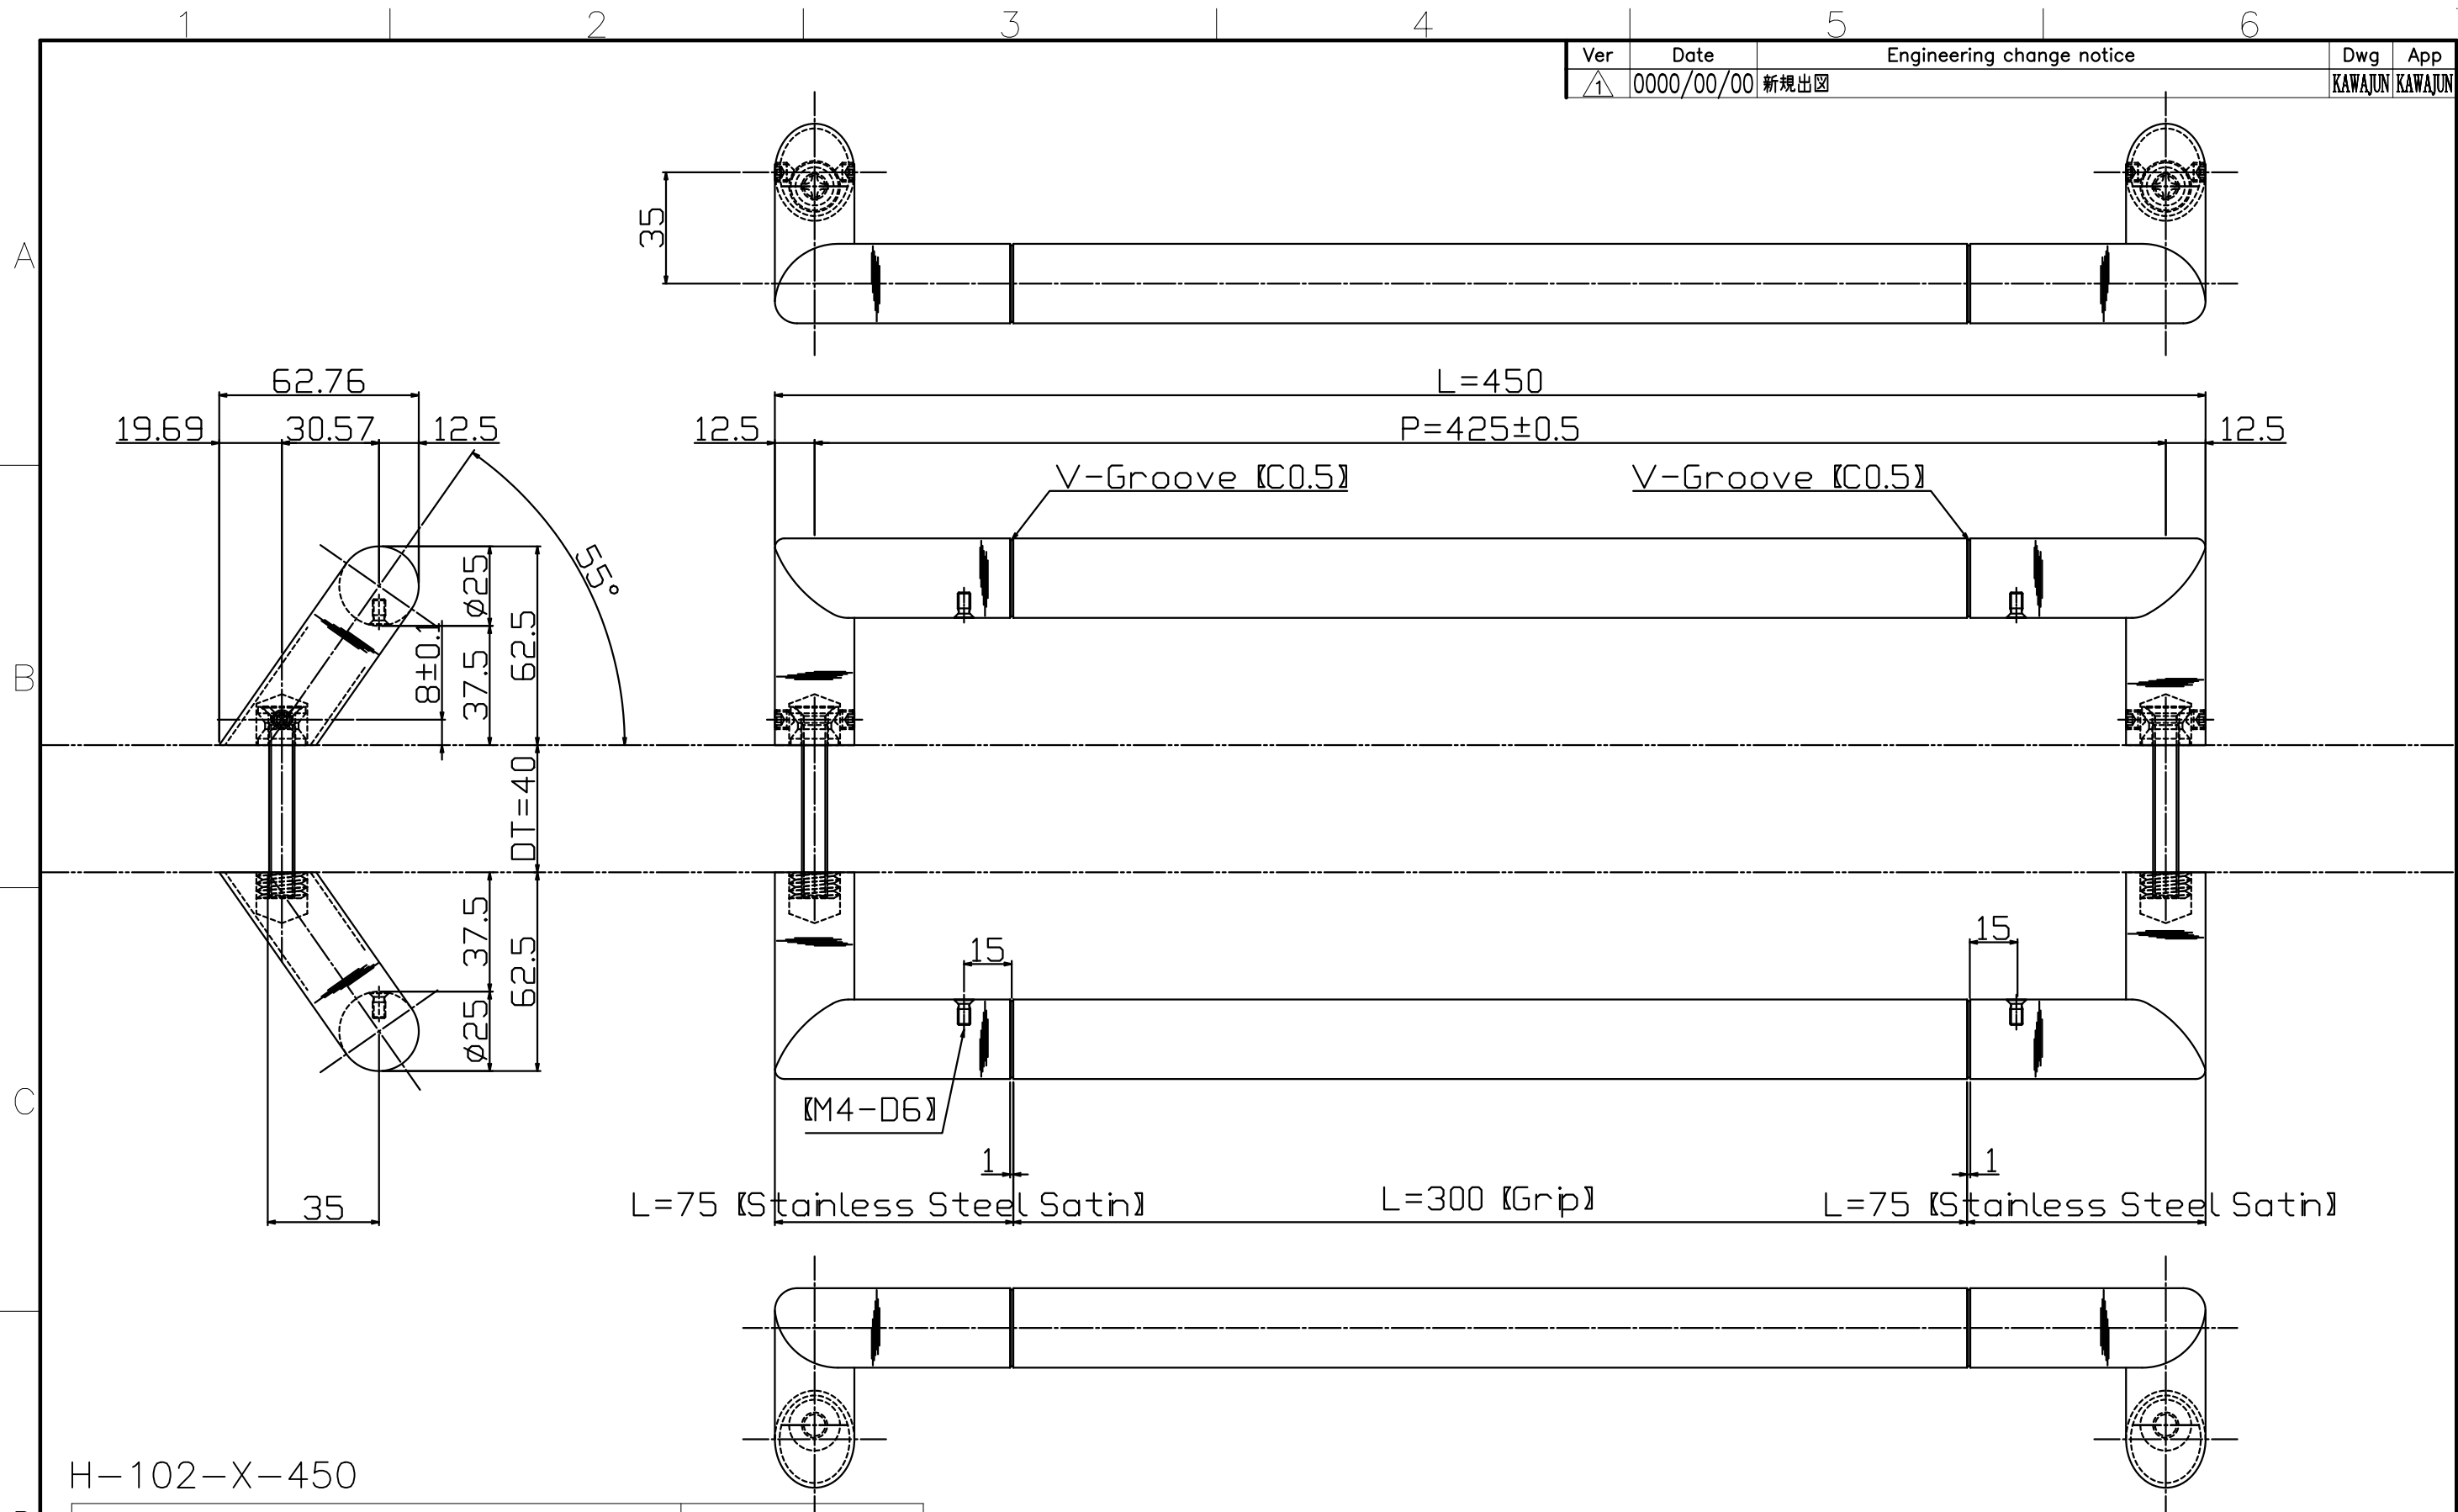

Ver	Date	Engineering change notice	Dwg	App
1	0000/00/00	新規出図	KAWAJUN	KAWAJUN

H-102-X-450

Finish	Code
Stainless Steel Satin & Stainless Steel Hairline	H-102-116-450
Stainless Steel Satin & Stainless Steel Vibration	H-102-117-450
Stainless Steel Satin & J-Wood White	H-102-118-450
Stainless Steel Satin & AL Shot Blasted Black	H-102-119-450

Product name	Name	Code
ドアハンドル	-	表参照
Door Pull Handle	-	Ver01
KAWAJUN 河淳株式会社	Dim	Geo
	s= 1:2	外形図