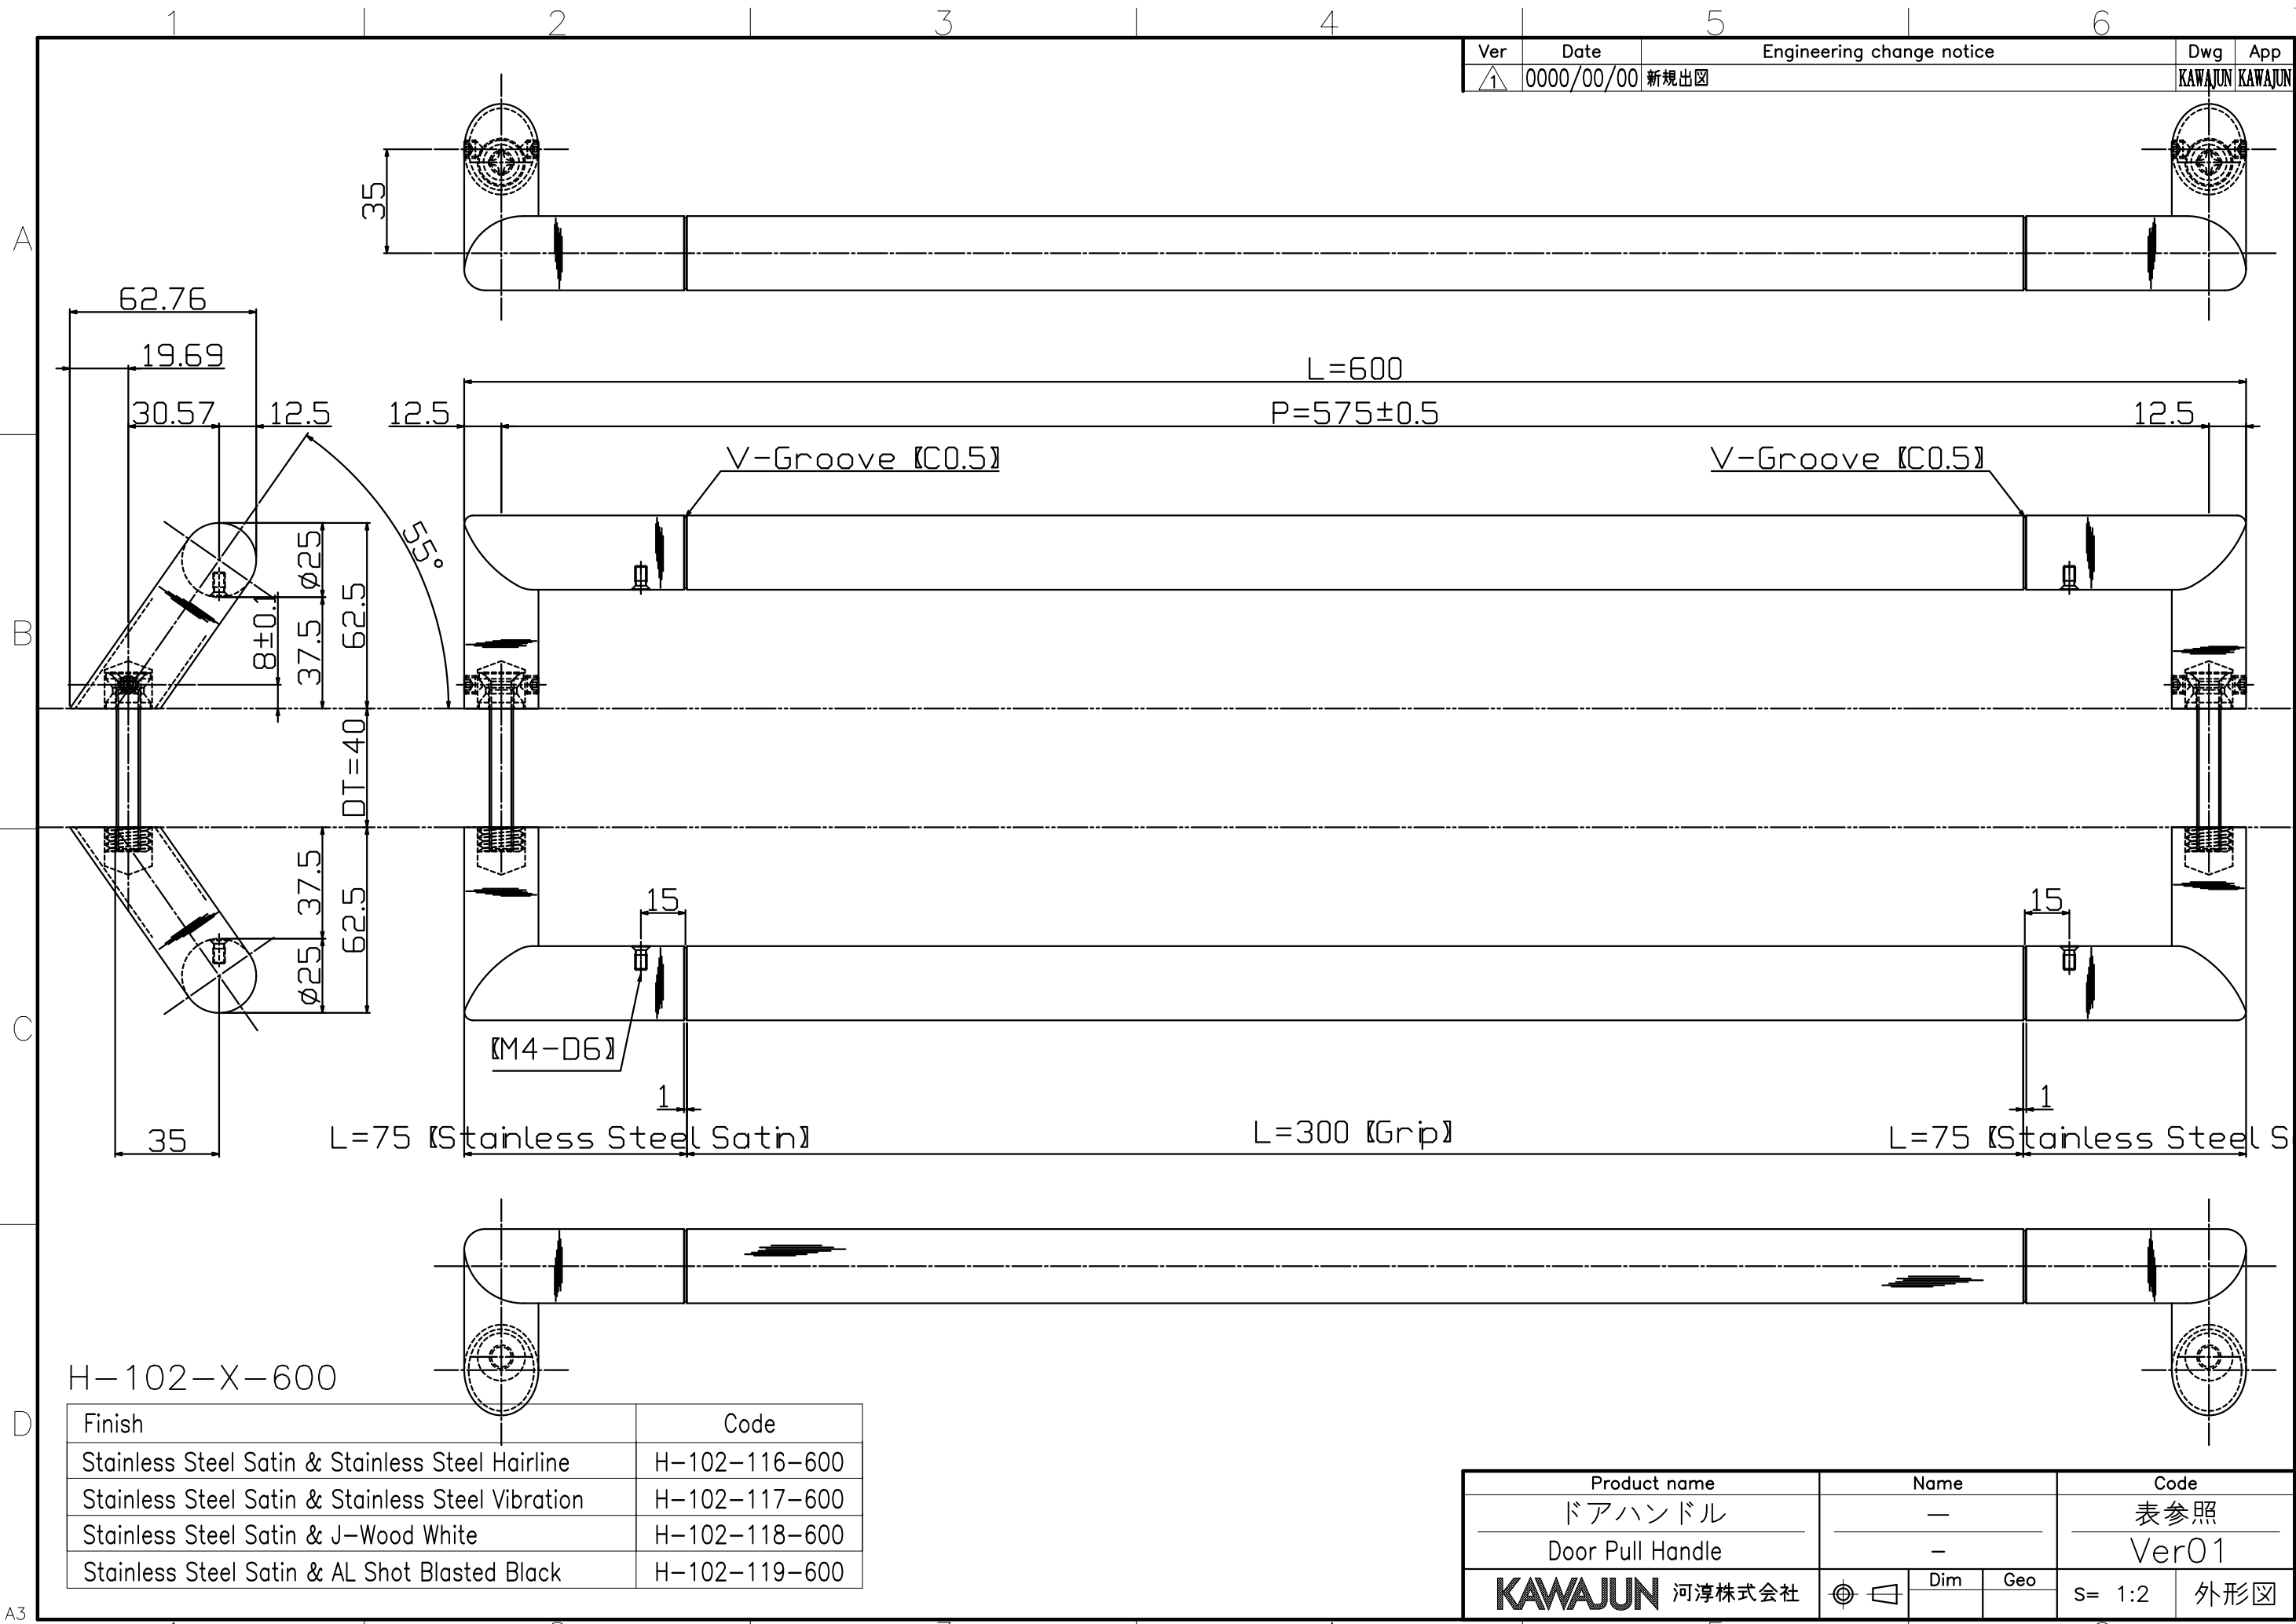

Ver	Date	Engineering change notice	Dwg	App
1	0000/00/00	新規出図	KAWAJUN	KAWAJUN

Finish	Code
Stainless Steel Satin & Stainless Steel Hairline	H-102-116-600
Stainless Steel Satin & Stainless Steel Vibration	H-102-117-600
Stainless Steel Satin & J-Wood White	H-102-118-600
Stainless Steel Satin & AL Shot Blasted Black	H-102-119-600

Product name	Name	Code
ドアハンドル	-	表参照
Door Pull Handle	-	Ver01
KAWAJUN 河淳株式会社	Dim	Geo
	s= 1:2	外形図