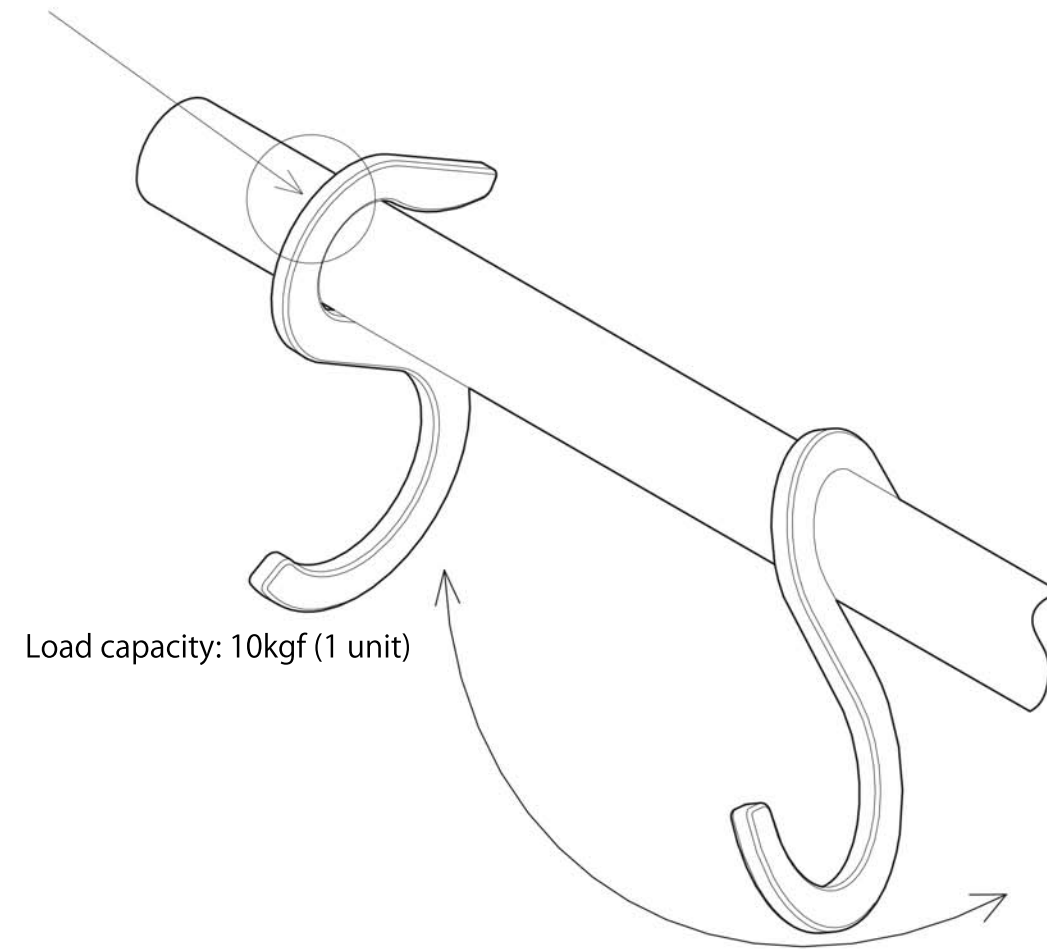

Kitchen Hanger Installation Instruction Sheet

KC-010

* Please be sure to read before installing product.

* Do not dispose the installation sheet after installation, instead please pass it to the product user.

Push here to secure hook.

Load capacity: 10kgf (1 unit)

To remove, twist Hook side to side.

⚠ Caution: About product usage

- * The load capacity for this product is 10kgf.
Do not load heavier than the stated load capacity.
Product failure may result in injury.
- * Do not use product for unintended purpose or application. Product failure may result in injury.
- * The load capacity of Pipe is 10kgf. Please bear this in mind when utilising multiple Hooks.