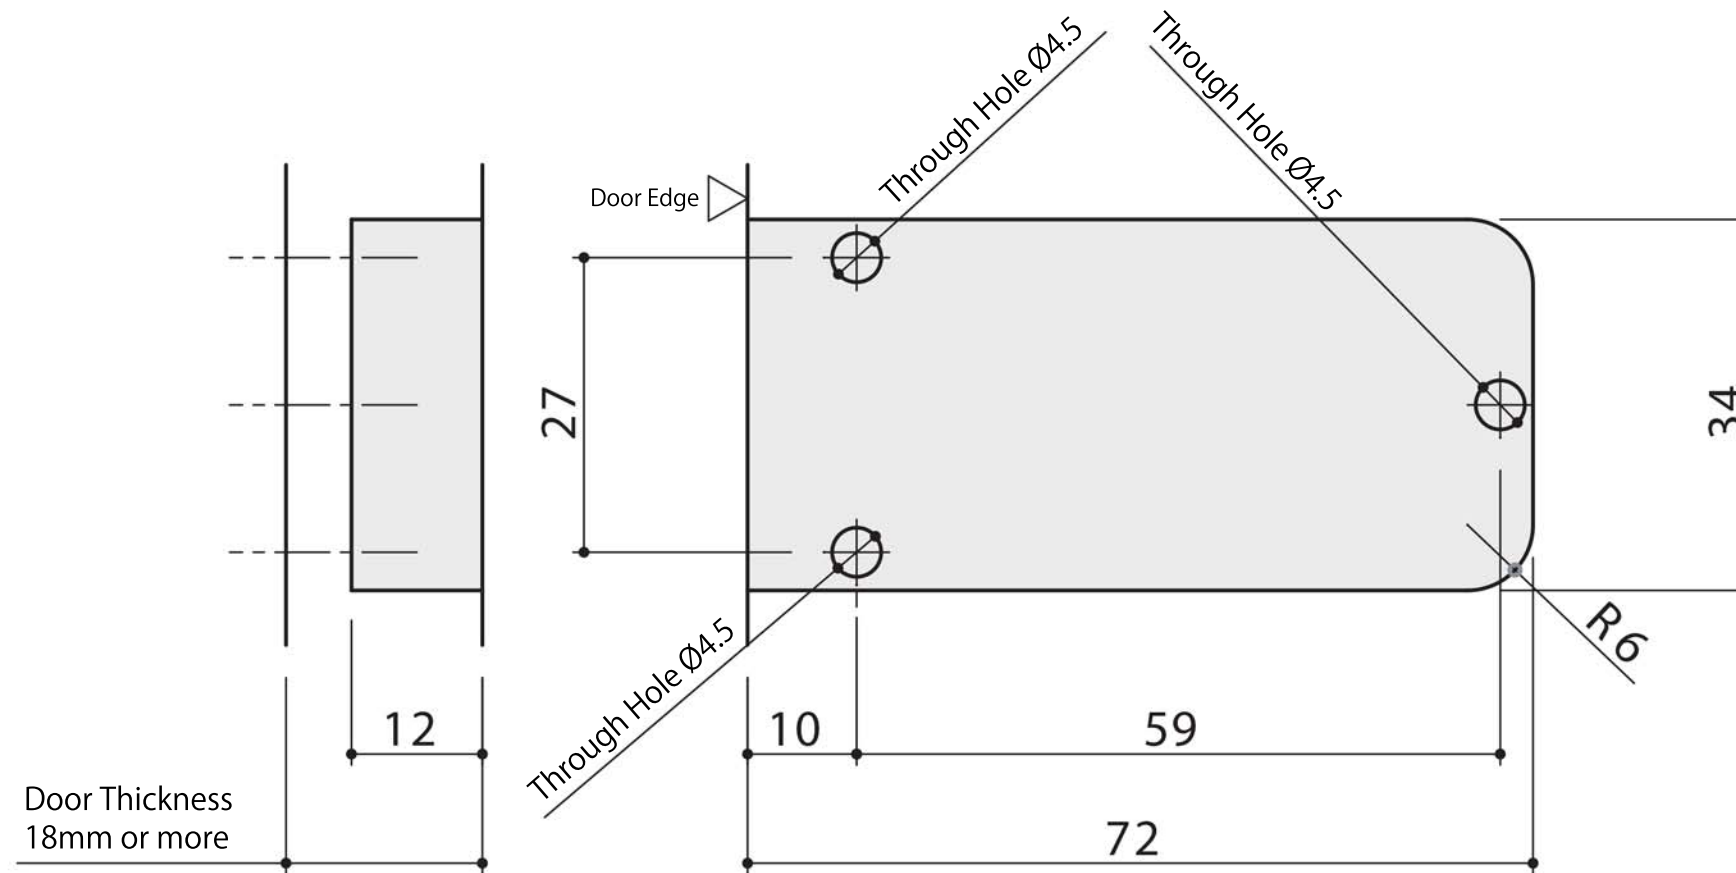

Recessed Handle Installation Instruction Sheet

PC-397

* Please be sure to read before installing product.

* Do not dispose the installation sheet after installation, instead please pass it to the product user.

PC-397 Notch Dimension

Caution: About installation

* Product will be loose if installed in a notch that is bigger than what is stated.
** Do not install product onto a hollow door.

* Although this is the recommended dimension, do note that adjustments may be needed depending on the material of the door.