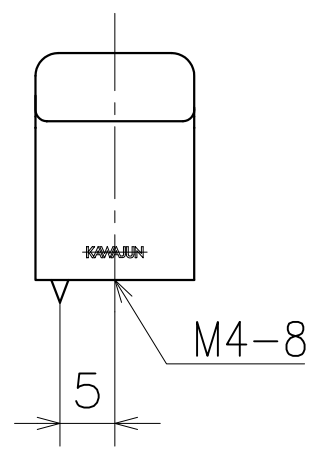

Material: Zinc Die-Cast
Finish: Various Plating

PC-455-X

Finish	Code
Chrome	PC-455-XC
Mirror Nickel	PC-455-XD
Champagne	PC-455-RQ
Rose Gold	PC-455-JQ
Gold	PC-455-XG
Mirror Black	PC-455-8Q
Satin Nickel	PC-455-XN
Satin Champagne	PC-455-UQ
Satin Rose Gold	PC-455-TQ
Satin Gold	PC-455-XH
Others	PC-455-XA