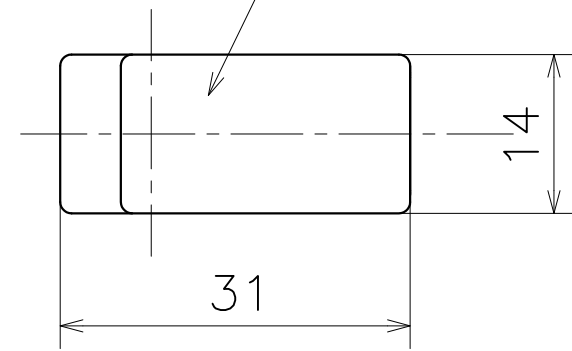

Material: Zinc Die-Cast
Finish: Various Plating

PC-455-X

Finish	Code
Chrome	PC-455-XC
Mirror Nickel	PC-455-XD
Champagne	PC-455-RQ
Rose Gold	PC-455-JQ
Gold	PC-455-XG
Mirror Black	PC-455-8Q
Satin Nickel	PC-455-XN
Satin Champagne	PC-455-UQ
Satin Rose Gold	PC-455-TQ
Satin Gold	PC-455-XH
Others	PC-455-XA