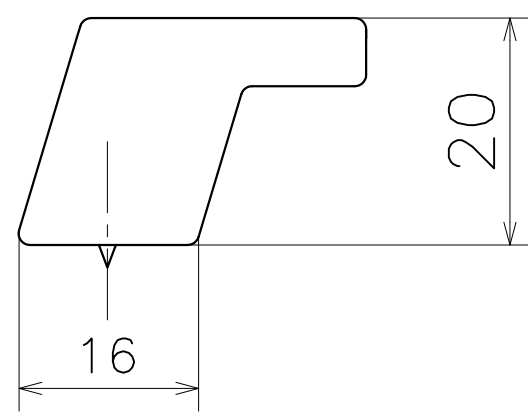

Material: Zinc Die-Cast
Finish: Various Plating

PC-455-X

Finish	Code
Chrome	PC-455-XC
Mirror Nickel	PC-455-XD
Champagne	PC-455-RQ
Rose Gold	PC-455-JQ
Gold	PC-455-XG
Mirror Black	PC-455-8Q
Satin Nickel	PC-455-XN
Satin Champagne	PC-455-UQ
Satin Rose Gold	PC-455-TQ
Satin Gold	PC-455-XH
Others	PC-455-XA