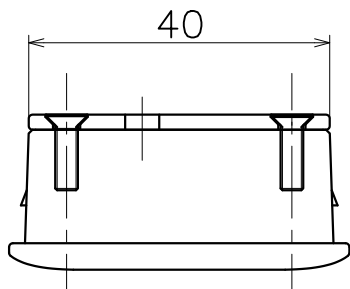

Ver	Date	Engineering change notice	Dwg	App
1	0000/00/00	新規出図	KAWAJUN	KAWAJUN

Material: Zinc Die-Cast  
Finish: Various Platings

Material: Brass  
Finish: Various Platings

PC-463-X

Finish	Code
Chrome	PC-463-XC
Mirror Nickel	PC-463-XD
Champagne	PC-463-RQ
Rose Gold	PC-463-JQ
Gold	PC-463-XG
Mirror Black	PC-463-8Q
Satin Nickel	PC-463-XN
Satin Champagne	PC-463-UQ
Satin Rose Gold	PC-463-TQ
Satin Gold	PC-463-XH
Others	PC-463-XA

No	Code	Name	pcs	Material	Spec
Product name		Name		Code	
プルノブ PC463		-		表参照/Refer Table	
Pull & Knob PC463		-		Ver01	
KAWAJUN 河淳株式会社		Dim	Geo	S= 1:1	外形図

2020-08-18 15:37:31 PC463\_drawing