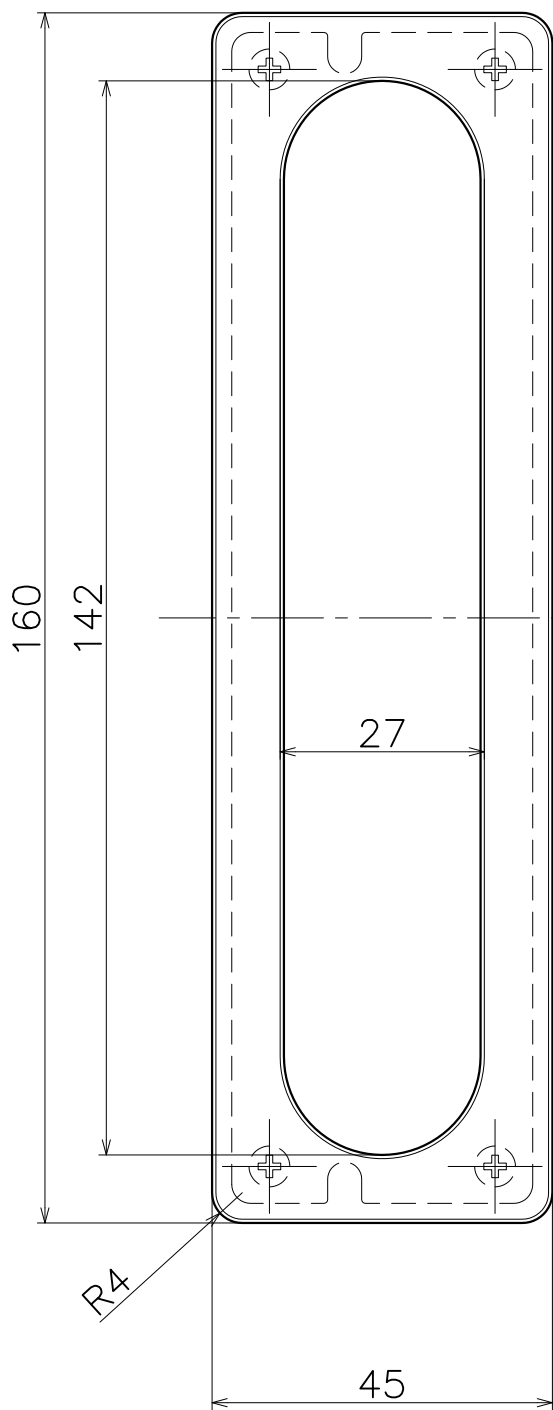

Ver	Date	Engineering change notice	Dwg	App
1	0000/00/00	新規出図	KAWAJUN	KAWAJUN

Material: Zinc Die-Cast  
Finish: Various Platings

Material: Brass  
Finish: Various Platings

PC-463-X

Finish	Code
Chrome	PC-463-XC
Mirror Nickel	PC-463-XD
Champagne	PC-463-RQ
Rose Gold	PC-463-JQ
Gold	PC-463-XG
Mirror Black	PC-463-8Q
Satin Nickel	PC-463-XN
Satin Champagne	PC-463-UQ
Satin Rose Gold	PC-463-TQ
Satin Gold	PC-463-XH
Others	PC-463-XA

No	Code	Name	pcs	Material	Spec
Product name		Name		Code	
プルノブ PC463		-		表参照/Refer Table	
Pull & Knob PC463		-		Ver01	
KAWAJUN 河淳株式会社		Dim	Geo	S= 1:1	外形図

2020-08-18 15:37:31 PC463\_drawing