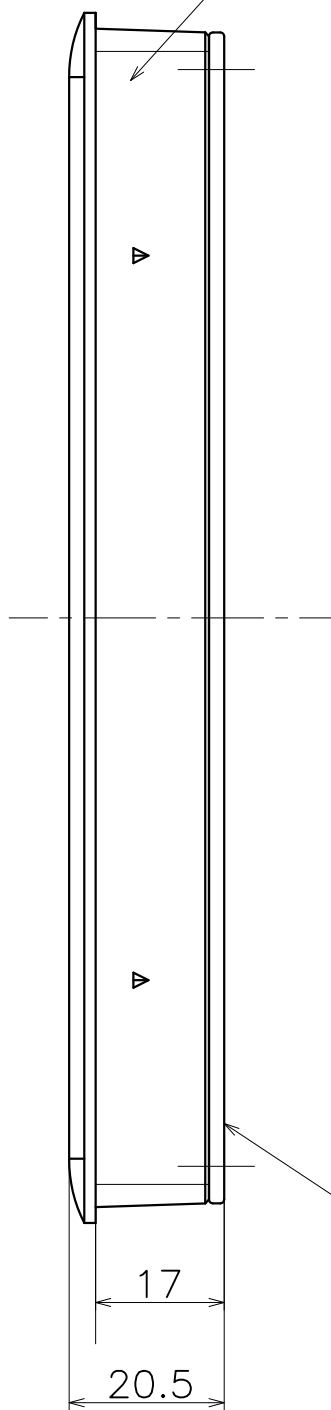

Ver	Date	Engineering change notice	Dwg	App
1	0000/00/00	新規出図	KAWAJUN	KAWAJUN

Material: Zinc Die-Cast  
Finish: Various Platings

Material: Brass  
Finish: Various Platings

PC-463-X

Finish	Code
Chrome	PC-463-XC
Mirror Nickel	PC-463-XD
Champagne	PC-463-RQ
Rose Gold	PC-463-JQ
Gold	PC-463-XG
Mirror Black	PC-463-8Q
Satin Nickel	PC-463-XN
Satin Champagne	PC-463-UQ
Satin Rose Gold	PC-463-TQ
Satin Gold	PC-463-XH
Others	PC-463-XA

No	Code	Name	pcs	Material	Spec
Product name		Name		Code	
プルノブ PC463		-		表参照/Refer Table	
Pull & Knob PC463		-		Ver01	
KAWAJUN 河淳株式会社		Dim	Geo	S= 1:1	外形図

2020-08-18 15:37:31 PC463\_drawing