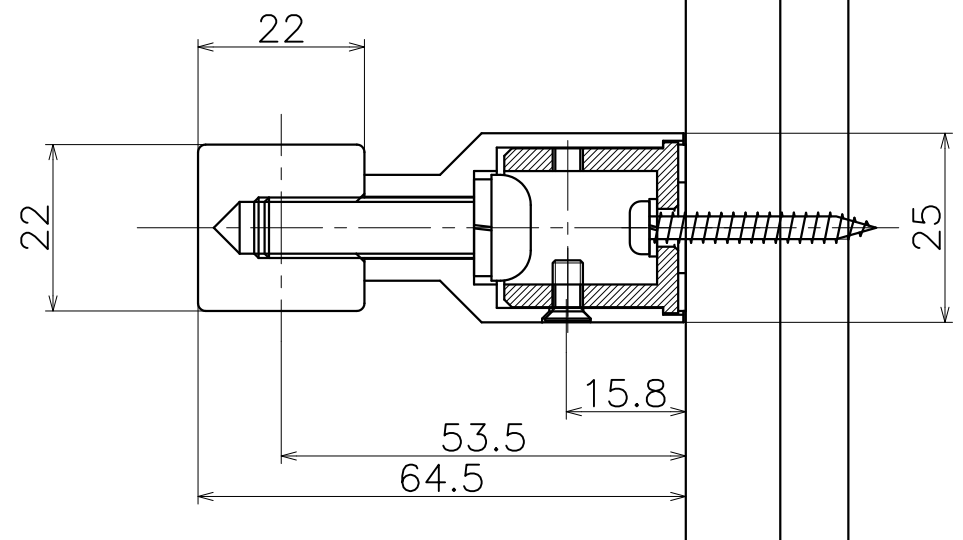

Ver	Date	Engineering change notice	Dwg	App
1	0000/00/00	新規出図	KAWAJUN	KAWAJUN

# SC-731-X

Finish	Code
Blasted Black	SC-731-XK
Satin Bronze	SC-731-3U

Material: Aluminium  
Finish: Various Finish

Material: Aluminium  
Finish: Various Finish

PB  
Plywood 9mm~

2022-03-14 10:24:57 SC-731\_drawing\_EN

Product name	Name	Code
タオルレール	-	Refer the table
Towel Rail	-	Ver01
<b>KAWAJUN</b> 河渚株式会社	Dim	Geo
	s= 1:1	外形図