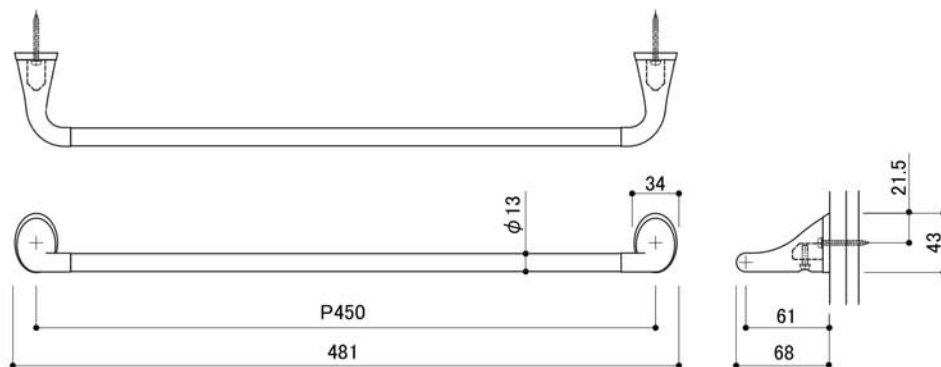

## Product Specification

Type	Towel Rail
Product Code	SC-741
Material	Zinc Die Casting
Product Dimension	481 x 43 x 68mm
Load Capacity	98N (10kgf)