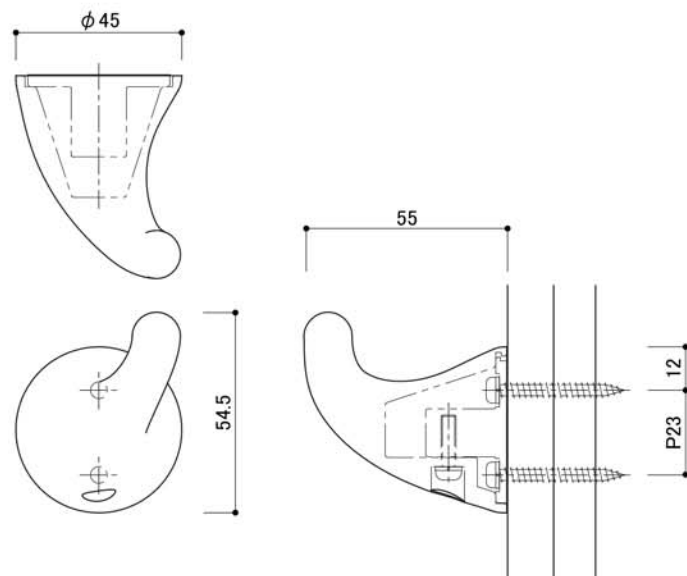

Mandatory After installation, please check to ensure product has been installed properly. If product has not been installed properly, it may wobble and drop off, resulting in injuries.

Warning About product usage

Product Specification

Type	Hook
Product Code	SC-805
Material	Zinc Die Casting
Product Dimension	45 x 55 x 54.5mm
Load Capacity	98N (10kgf)

Package Contents

Installation Procedure

Installation Procedure

1. Install Pedestal to wall using the provided Spring Washers and Installation Screws.
2. Secure Main Body to Pedestal with Fixing Screw.