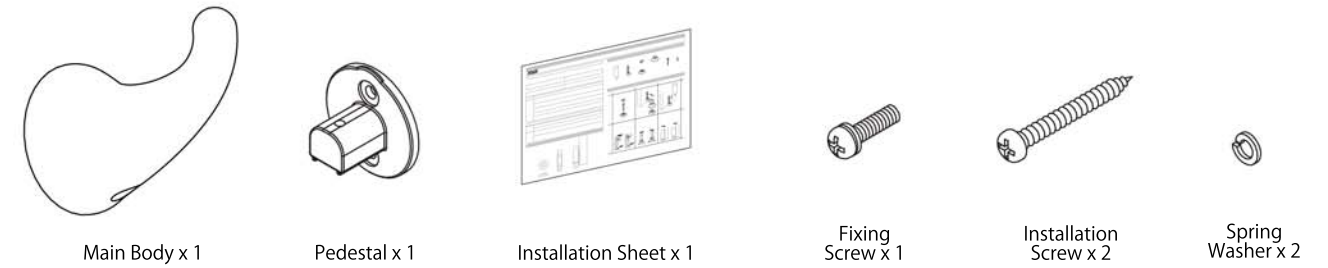

Product Specification

Type	Hook
Product Code	SC-805
Material	Zinc Die Casting
Product Dimension	45 x 55 x 54.5mm
Load Capacity	98N (10kgf)

Package Contents

Installation Procedure

Installation Procedure

1. Install Pedestal to wall using the provided Spring Washers and Installation Screws.
2. Secure Main Body to Pedestal with Fixing Screw.