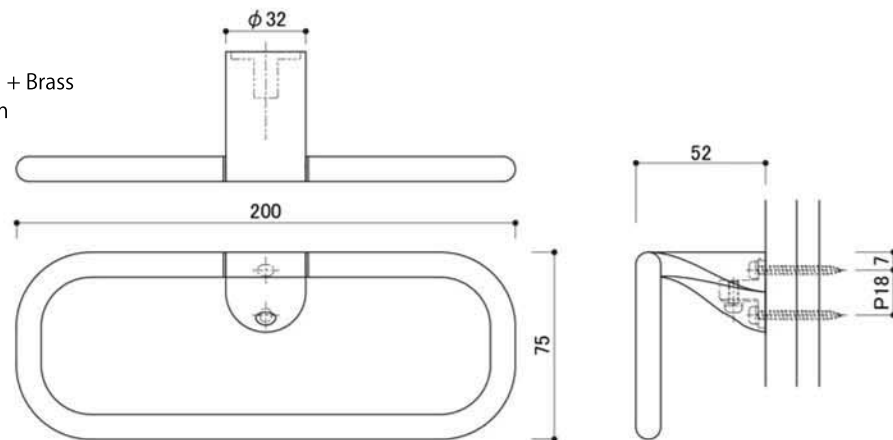

Product Specification

Type	Towel Ring
Product Code	SC-860
Material	Zinc Die Casting + Brass
Product Dimension	200 x 75 x 52mm
Load Capacity	49N (5kgf)

Package Contents

Installation Procedure

Installation Procedure