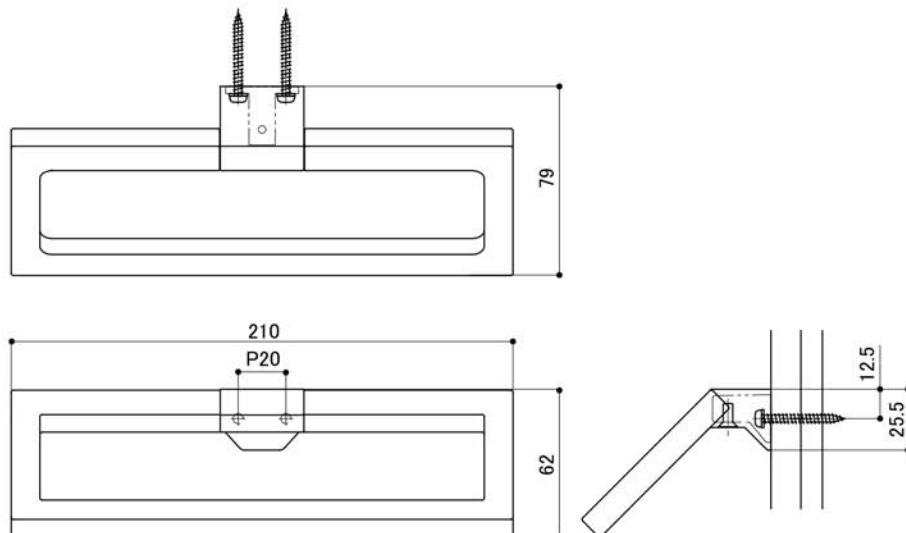

## Product Specification

Type	Towel Ring
Product Code	SC-870
Material	Zinc Die Casting
Product Dimension	210 x 79 x 62mm
Load Capacity	98N (10kgf)