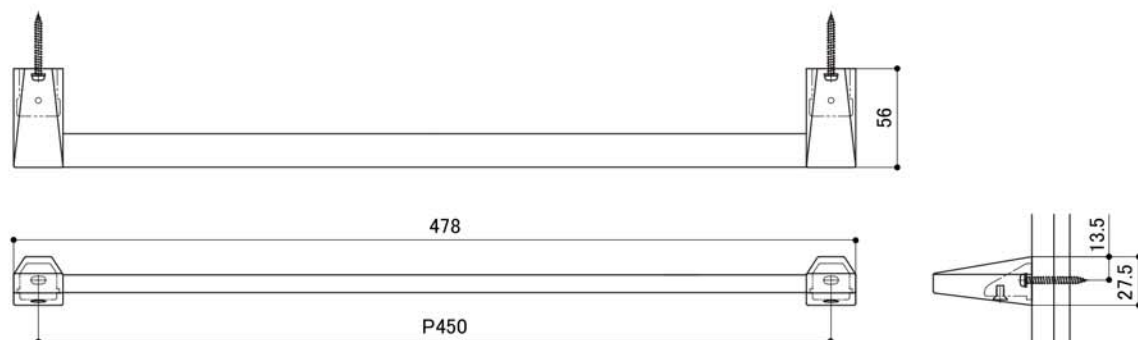

 This symbol is used to identify prohibited actions that must not be carried out.  This symbol is used to identify mandatory actions that must be carried out.

Warning About installation

-  Please do not install product onto non-reinforced walls. Product may fall off and result in injury.
- * Installers can fix a 9mm or thicker solid plywood behind the product.
- * Product may not be stably installed on lightweight metal. As a precaution, please reinforce it with a wooden plank.
- * Do not install product on ALC (Autoclaved lightweight concrete), lightweight metal, or spaces between concrete blocks.

Product Specification

Type	Towel Rail
Product Code	SC-881
Material	Zinc Die Casting + Stainless Steel
Product Dimension	478 x 56 x 27.5mm
Load Capacity	98N (10kgf)

Package Contents

Installation Procedure