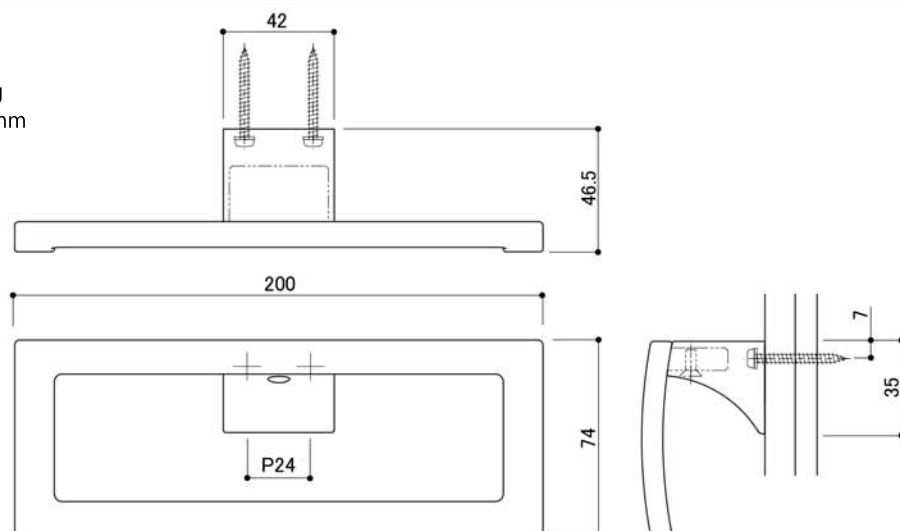

Product Specification

Type	Towel Ring
Product Code	SC-920
Material	Zinc Die Casting
Product Dimension	200 x 46.5 x 74mm
Load Capacity	98N (10kgf)

Package Contents

Installation Procedure

Installation Procedure