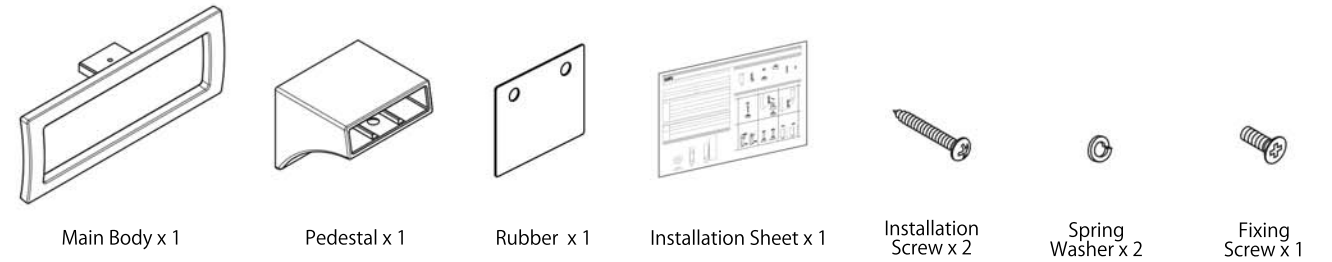

Product Specification

Type	Towel Ring
Product Code	SC-920
Material	Zinc Die Casting
Product Dimension	200 x 46.5 x 74mm
Load Capacity	98N (10kgf)

Package Contents

Installation Procedure

Installation Procedure