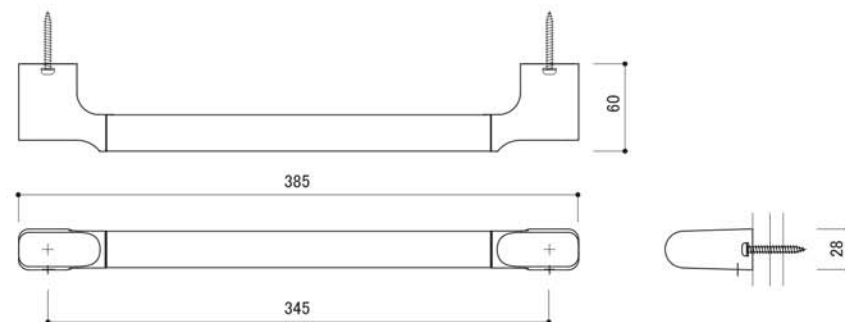

This symbol is used to identify prohibited actions that must not be carried out.

This symbol is used to identify mandatory actions that must be carried out.

Warning About installation

- Please do not install product onto non-reinforced walls. Product may fall off and result in injury.
- * Installers can fix a 9mm or thicker plywood, or something, solid behind the product.
- * Product may not be installed stably on lightweight metal. As a precaution, please reinforce it with a wooden plank.
- * Do not install product on ALC (Autoclaved lightweight concrete), lightweight metal, or spaces between concrete blocks.
- After installation, please check to ensure product has been installed properly. If product has not been installed properly, it may wobble and drop off, resulting in injuries.

Product Specification

Type	Towel Rail
Product Code	SC-931
Material	Stainless Steel
Product Dimension	385 x 60 x 28mm
Load Capacity	98N (10kgf)

Package Contents

Main Body x 1

Installation Sheet x 1

Pedestal x 2