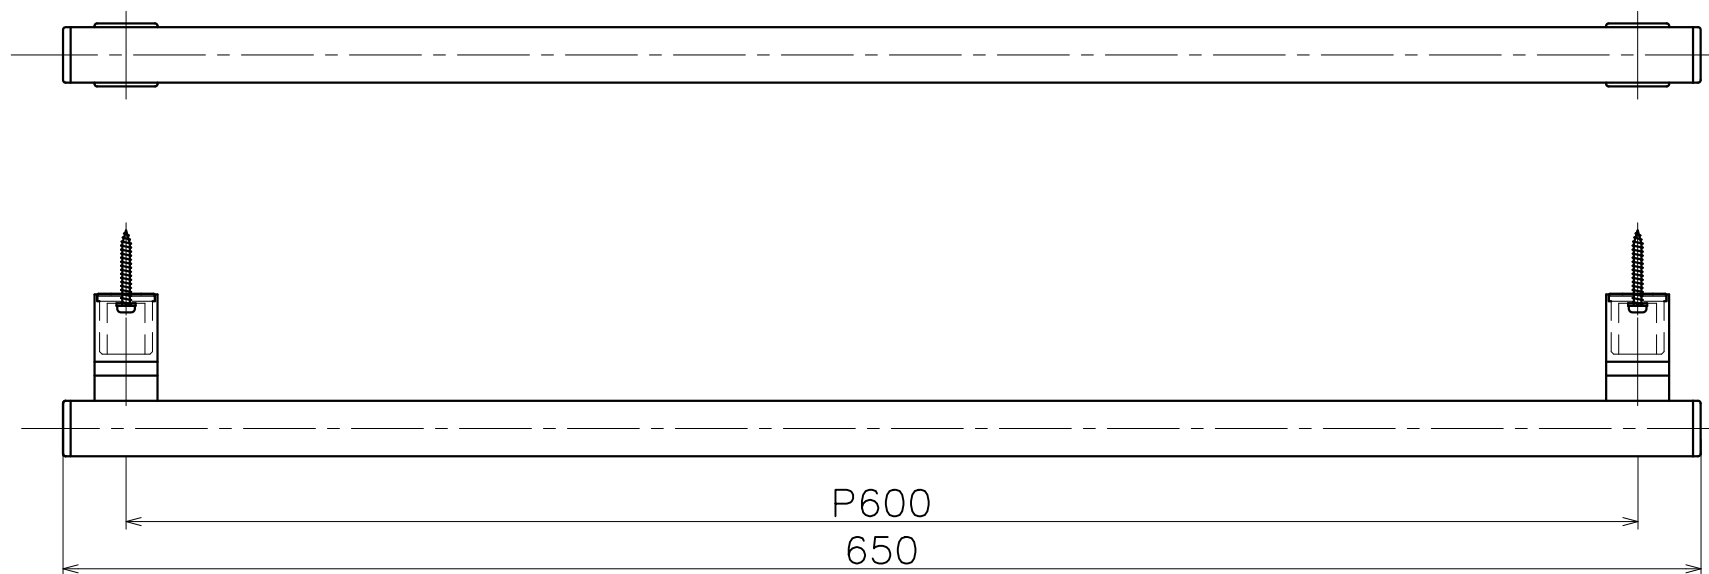

# SE-041-X

Finish	Code
Mirror	SE-041-XP
Brushed	SE-041-XT
Lumi Gold	SE-041-P01
Lumi Rose Gold	SE-041-P02
Lumi Champagne Gold	SE-041-P05
Lumi Black	SE-041-P07

(S=1:3)

Material : Stainless Steel  
Finish : Various Finish