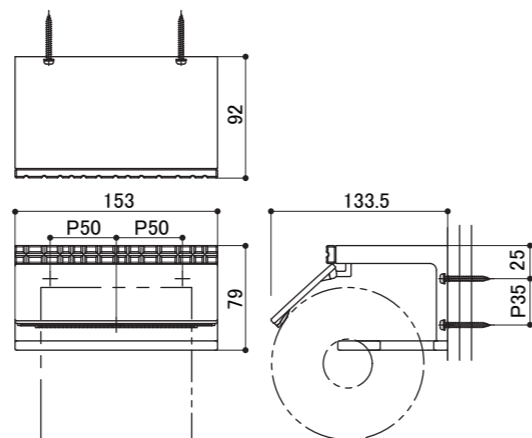

Spring Washer x3

Installation Procedure/安装程序/取付け手順

1

◎Arm can be used for both directions.

Product Specification/产品规格/製品仕様

Type/类型/タイプ	Paper Holder
Code/品号/品番	SE-273
Material/材质/材質	Zinc Die Casting
Dimension/产品尺寸/寸法	153x92x79 mm
Load Capacity/承重/耐荷重	49N(5kgf)