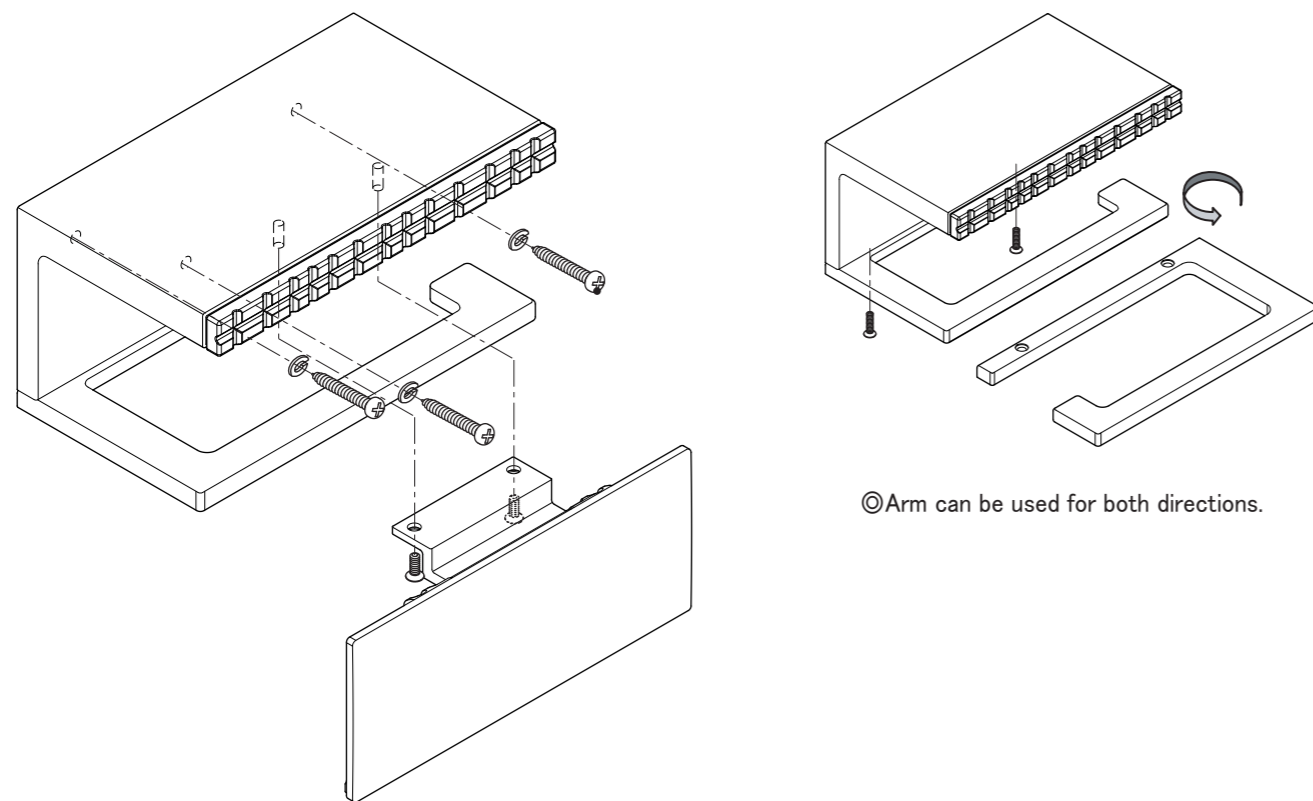

Sanitary Safety Warning

SE-273 (Paper Holder)

Package Contents/配件表 (安装前请务必先确认配件种类及数量) /同梱部品(必ずご確認ください)

Body x1

Cover x1

Installation Instructions x1

Installation Screw x3

Body Screw x2

Spring Washer x3

Installation Procedure/安装程序/取付け手順

1

◎Arm can be used for both directions.

Product Specification/产品规格/製品仕様

Type/类型/タイプ	Paper Holder
Code/品号/品番	SE-273
Material/材质/材質	Zinc Die Casting
Dimension/产品尺寸/寸法	153x92x79 mm
Load Capacity/承重/耐荷重	49N(5kgf)