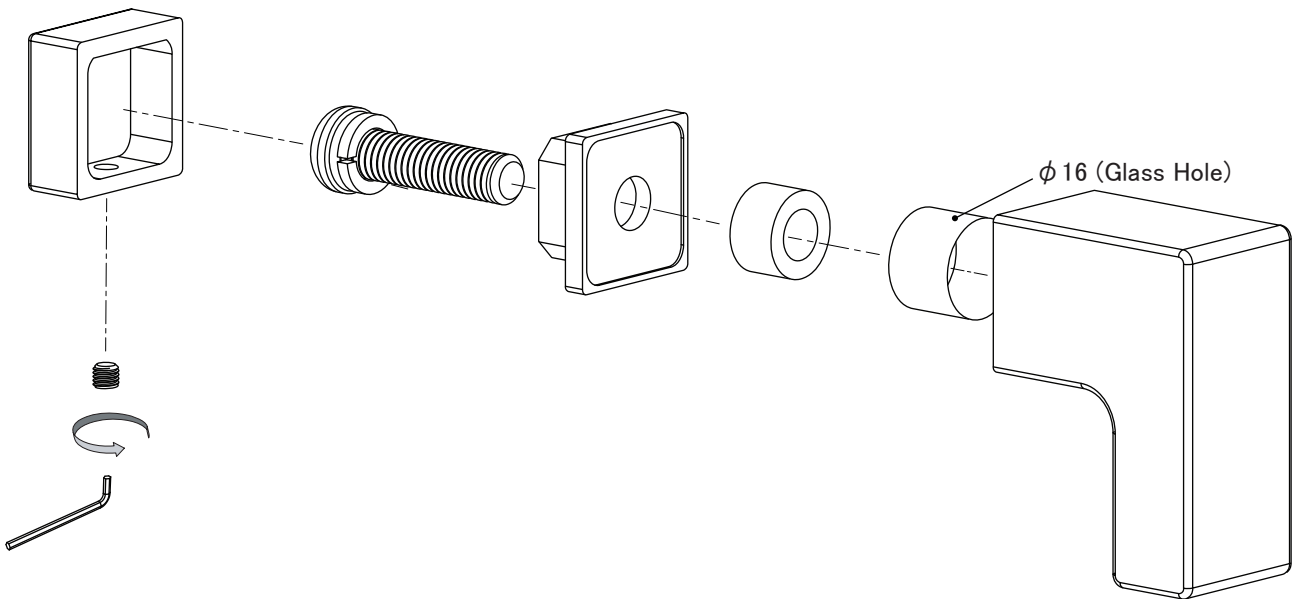

Package Contents

Sanitary Handle x1

Installation Instruction x1

Safety Warning x1

Allen Key x1

Installation Procedure

Product Specification

Type: Sanitary Handle
Product ID: SH-026_6
Material: Stainless
Product Dimension: 25x54x55.5mm
Load Capacity: 588N (60kgf)