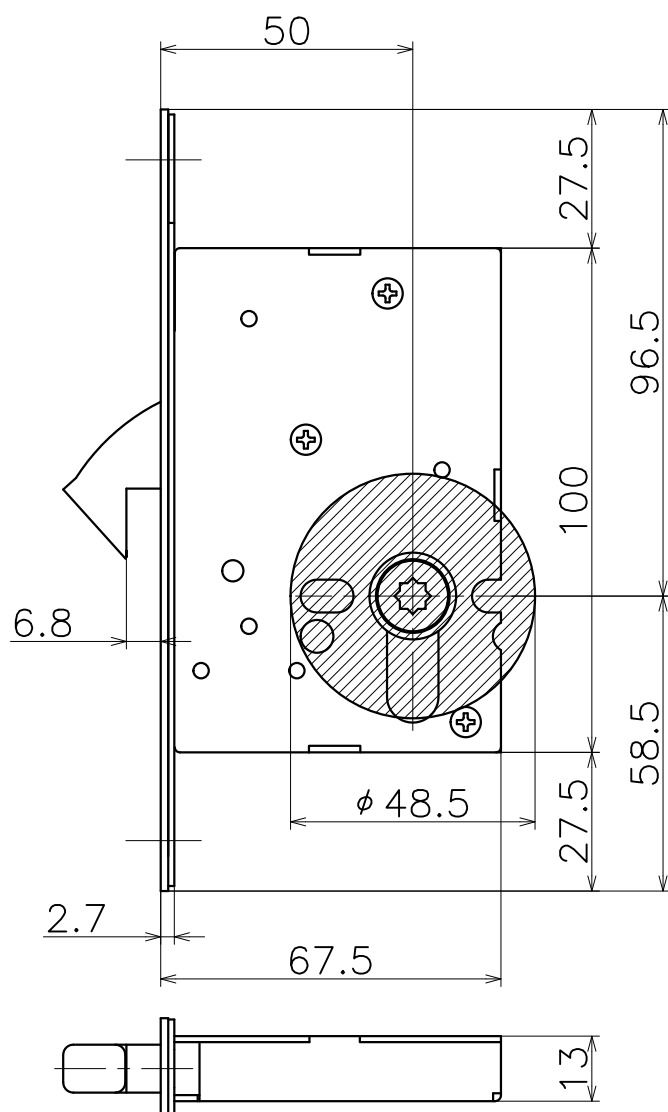

2-KZ-01-X-EX

Ver	Date	Engineering change notice	Dwg	App
1	2018/10/10	新規出図	KAWAJUN	KAWAJUN
2	2021/02/02	品番変更、寸法追加	KAWAJUN	KAWAJUN
3	2023/09/13	角芯図修正	KAWAJUN	KAWAJUN

Door Thickness: 38~50

Material: Brass
Finish: Refer to table

Installation Screw

Installation Screw

Spindle

Finish	Code
Chrome	2-KZ-01-XC-EX
Satin Nickel	2-KZ-01-XN-EX
Pearl Black	2-KZ-01-GQ-EX

Product name	Name	Code
商品名	部品名/図面名	-
Product Name	Parts Name	Ver03
KAWAJUN 河渾株式会社	Dim Geo	S= 1:1 外形図