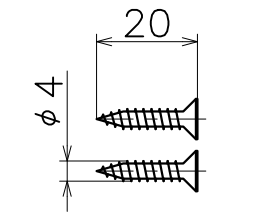

2-KZ-01-X-EX

Ver	Date	Engineering change notice	Dwg	App
1	2018/10/10	新規出図	KAWAJUN	KAWAJUN
2	2021/02/02	品番変更、寸法追加	KAWAJUN	KAWAJUN
3	2023/09/13	角芯図修正	KAWAJUN	KAWAJUN

Door Thickness: 38~50

Material: Brass
Finish: Refer to table

Installation Screw

Installation Screw

Spindle

Finish	Code
Chrome	2-KZ-01-XC-EX
Satin Nickel	2-KZ-01-XN-EX
Pearl Black	2-KZ-01-GQ-EX

Product name	Name	Code
商品名	部品名/図面名	-
Product Name	Parts Name	Ver03
KAWAJUN 河渾株式会社	Dim Geo	S= 1:1 外形図