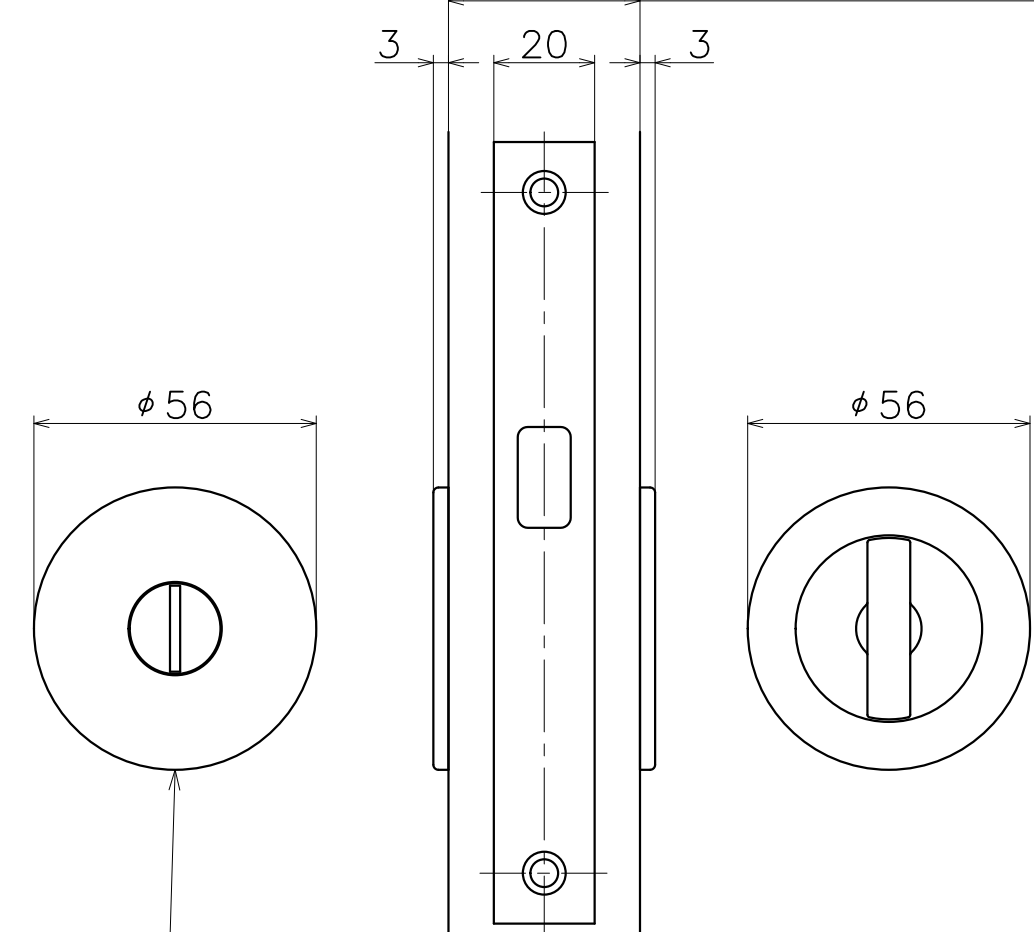

2-KZ-01-X-EX

Ver	Date	Engineering change notice	Dwg	App
1	2018/10/10	新規出図	KAWAJUN	KAWAJUN
2	2021/02/02	品番変更、寸法追加	KAWAJUN	KAWAJUN
3	2023/09/13	角芯図修正	KAWAJUN	KAWAJUN

Door Thickness: 38~50

Material: Brass
Finish: Refer to table

Installation Screw

Installation Screw

Spindle

Finish	Code
Chrome	2-KZ-01-XC-EX
Satin Nickel	2-KZ-01-XN-EX
Pearl Black	2-KZ-01-GQ-EX

Product name	Name	Code
商品名	部品名/図面名	-
Product Name	Parts Name	Ver03
KAWAJUN 河渾株式会社	Dim Geo	S= 1:1 外形図