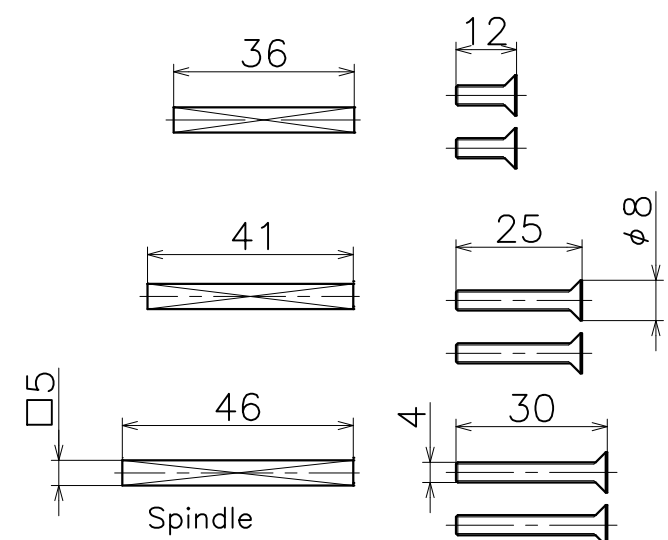

2-KZ-01-X-EX

Ver	Date	Engineering change notice	Dwg	App
1	2018/10/10	新規出図	KAWAJUN	KAWAJUN
2	2021/02/02	品番変更、寸法追加	KAWAJUN	KAWAJUN
3	2023/09/13	角芯図修正	KAWAJUN	KAWAJUN

Door Thickness: 38~50

Material: Brass
Finish: Refer to table

Installation Screw

Installation Screw

Spindle

Finish	Code
Chrome	2-KZ-01-XC-EX
Satin Nickel	2-KZ-01-XN-EX
Pearl Black	2-KZ-01-GQ-EX

Product name	Name	Code
商品名	部品名/図面名	-
Product Name	Parts Name	Ver03
KAWAJUN 河渾株式会社	Dim Geo	S= 1:1 外形図