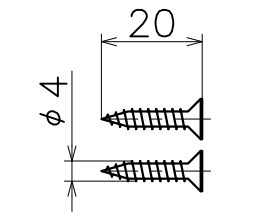

2-KZ-01-X-EX

Ver	Date	Engineering change notice	Dwg	App
1	2018/10/10	新規出図	KAWAJUN	KAWAJUN
2	2021/02/02	品番変更、寸法追加	KAWAJUN	KAWAJUN
3	2023/09/13	角芯図修正	KAWAJUN	KAWAJUN

Door Thickness: 38~50

Material: Brass
Finish: Refer to table

Installation Screw

Installation Screw

Spindle

Finish	Code
Chrome	2-KZ-01-XC-EX
Satin Nickel	2-KZ-01-XN-EX
Pearl Black	2-KZ-01-GQ-EX

Product name	Name	Code
商品名	部品名/図面名	-
Product Name	Parts Name	Ver03
KAWAJUN 河渾株式会社	Dim Geo	S= 1:1 外形図