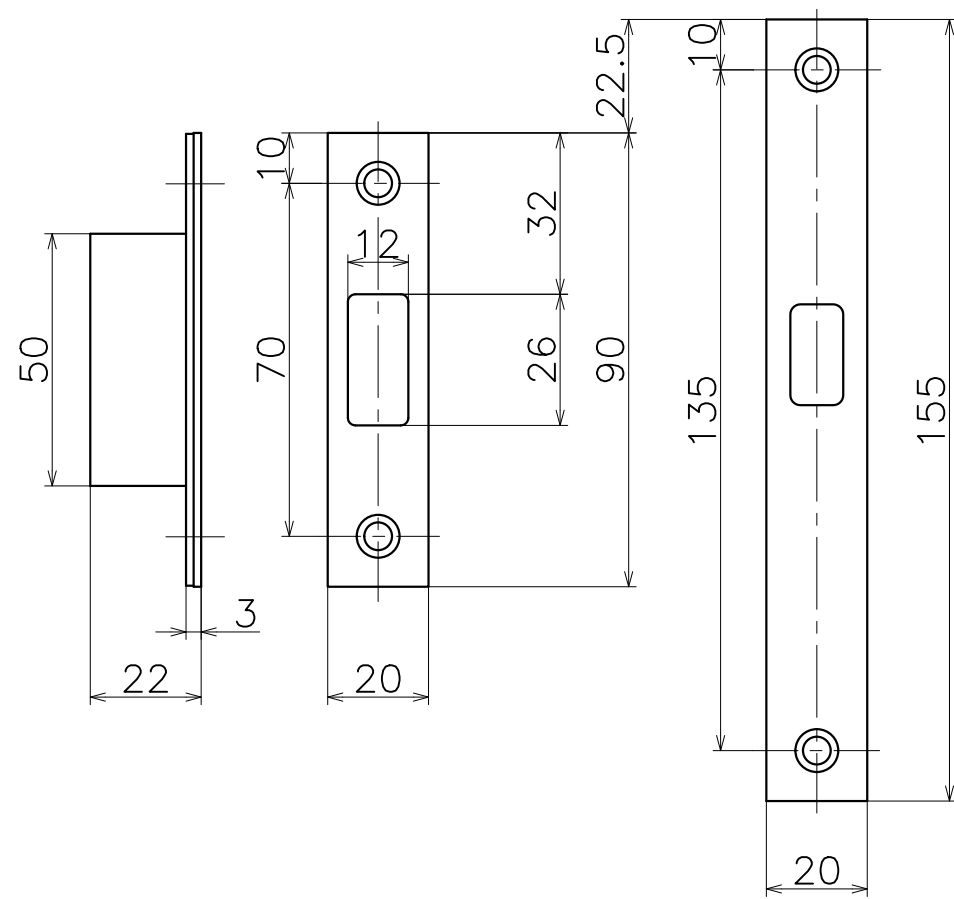

2-KZ-01-X-EX

Ver	Date	Engineering change notice	Dwg	App
1	2018/10/10	新規出図	KAWAJUN	KAWAJUN
2	2021/02/02	品番変更、寸法追加	KAWAJUN	KAWAJUN
3	2023/09/13	角芯図修正	KAWAJUN	KAWAJUN

Door Thickness: 38~50

Material: Brass
Finish: Refer to table

Installation Screw

Installation Screw

Spindle

Finish	Code
Chrome	2-KZ-01-XC-EX
Satin Nickel	2-KZ-01-XN-EX
Pearl Black	2-KZ-01-GQ-EX

Product name	Name	Code
商品名	部品名/図面名	-
Product Name	Parts Name	Ver03
KAWAJUN 河渾株式会社	Dim Geo	S= 1:1 外形図