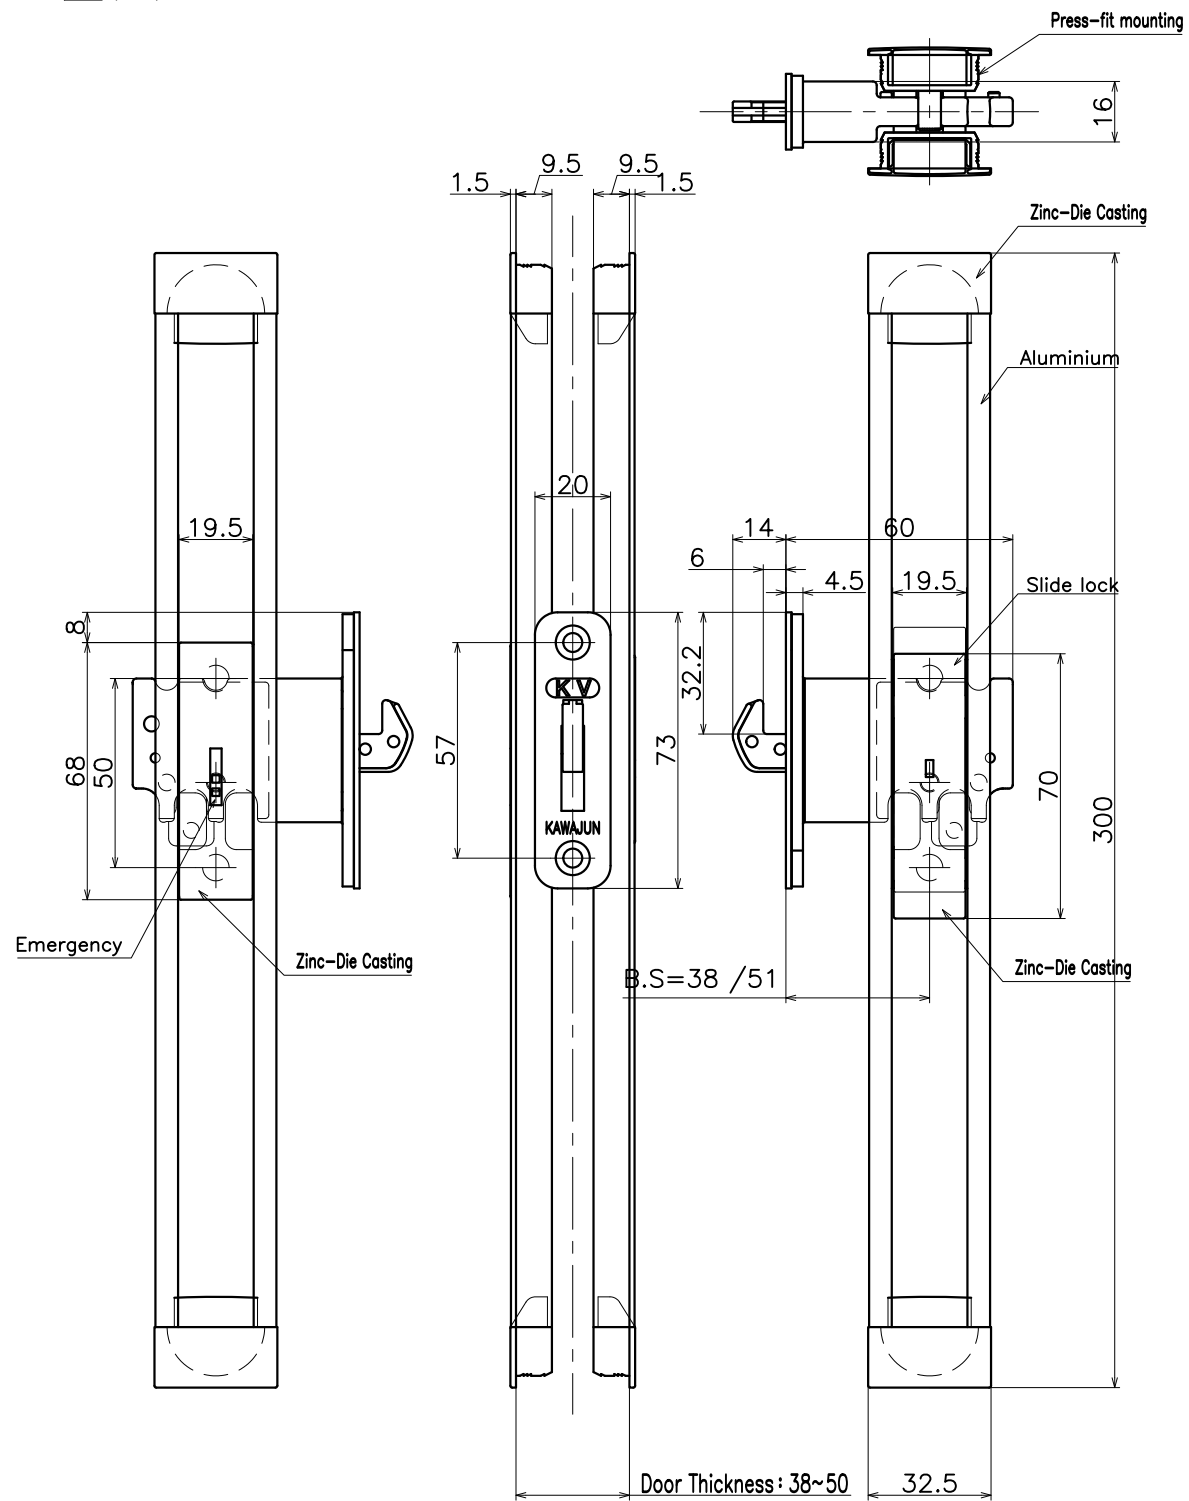

# 3-KV-01-X-300-EX

Code	Aluminium rail finish	Key and end cap finish
3-KV-01-ZNN-300-EX	Stain colour hairline	Satin Nickel
3-KV-01-4Q4Q-300-EX	Dark Bronze	Dark Umber
3-KV-01-KGQ-300-EX	Blasted Black	Pearl Black
3-KV-01-LLQ-300-EX	Shot Champagne Gold	Shot Champagne Gold
3-KV-01-3U4Q-300-EX	Satin Bronze	Dark Umber

Product name	Name	Code
鎌錠	-	-
Sickle Lock	-	Ver01
<b>KAWAJUN</b> 河淳株式会社	Dim	Geo
	s= 1:2	外形図