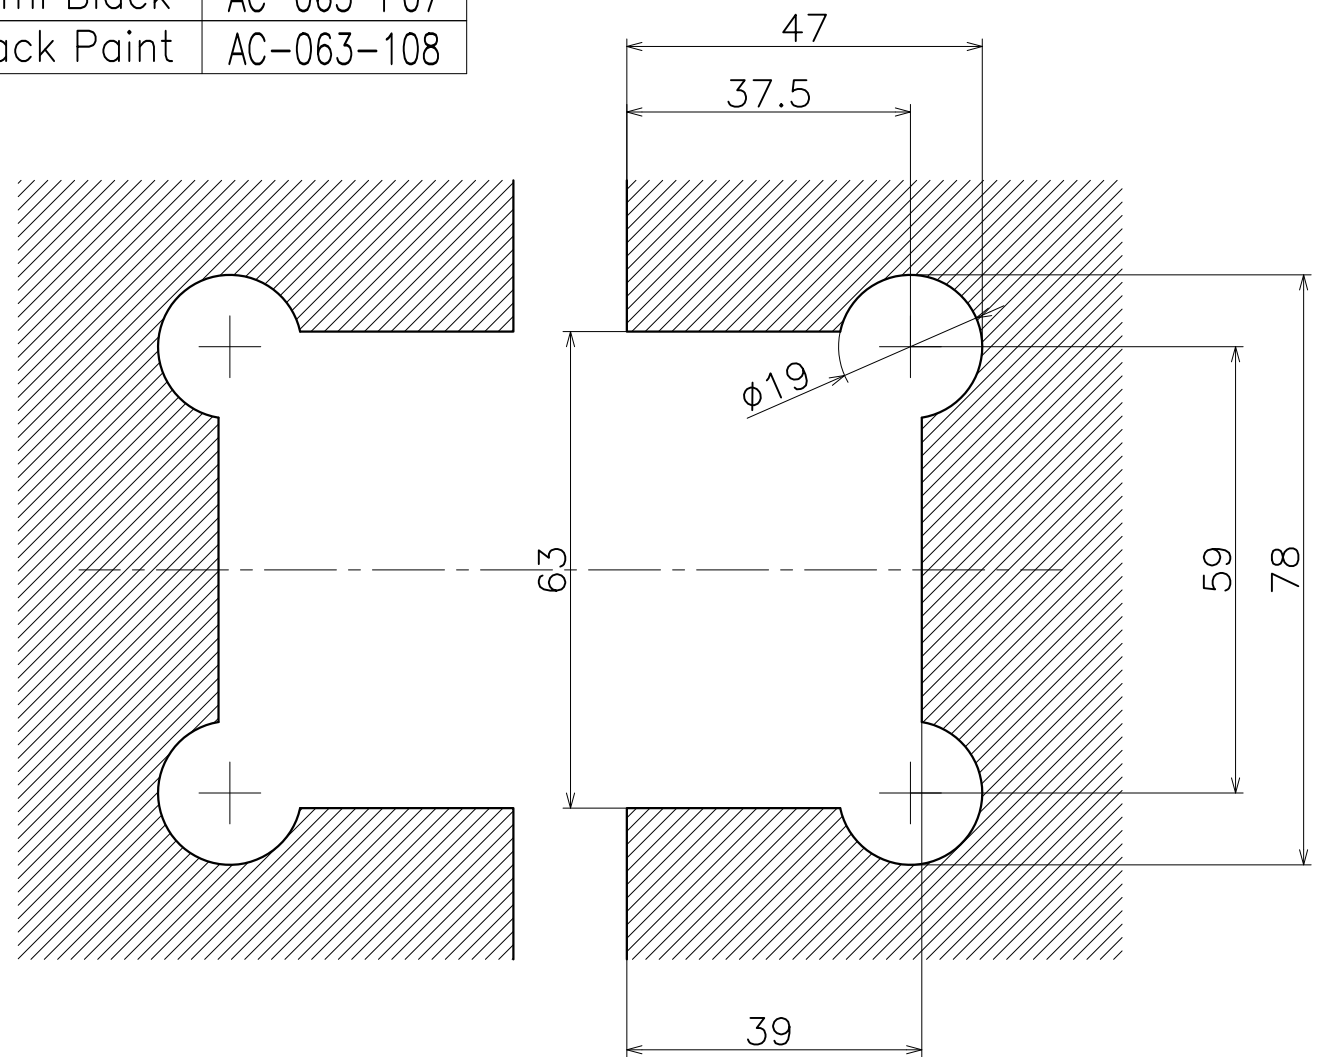

# AC-063-X

Finish	Code
Mirror	AC-063-XP
Brushed	AC-063-XT
Lumi Gold	AC-063-P01
Lumi Rose Gold	AC-063-P02
Lumi Champagne Gold	AC-063-P05
Lumi Black	AC-063-P07
Black Paint	AC-063-108

Product name	Name	Code
ガラスヒンジ	-	Refer Table
Glass Hinges	-	Ver01
<b>KAWAJUN</b> 河淳株式会社	Dim	Geo
	s= 1:1	外形図