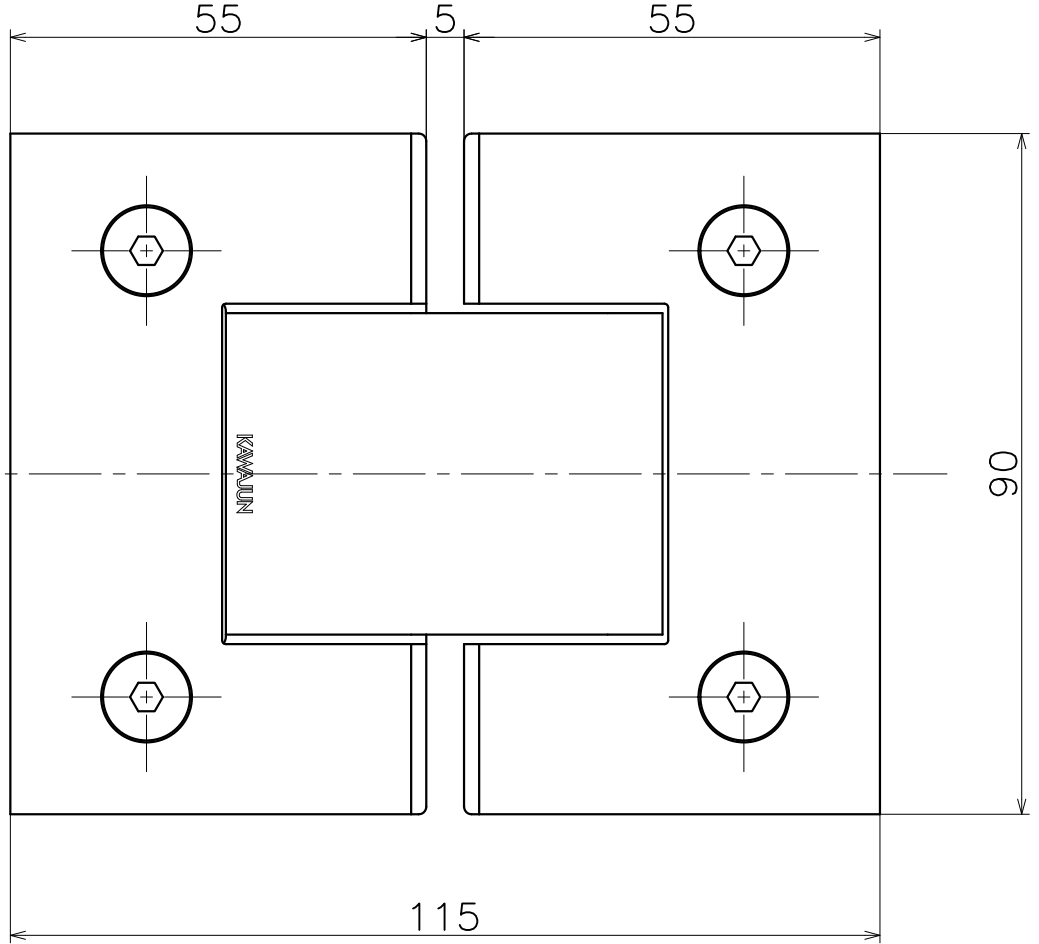

# AC-063-X

Finish	Code
Mirror	AC-063-XP
Brushed	AC-063-XT
Lumi Gold	AC-063-P01
Lumi Rose Gold	AC-063-P02
Lumi Champagne Gold	AC-063-P05
Lumi Black	AC-063-P07
Black Paint	AC-063-108

Product name	Name	Code
ガラスヒンジ	-	Refer Table
Glass Hinges	-	Ver01
<b>KAWAJUN</b> 河淳株式会社	Dim	Geo
	s= 1:1	外形図