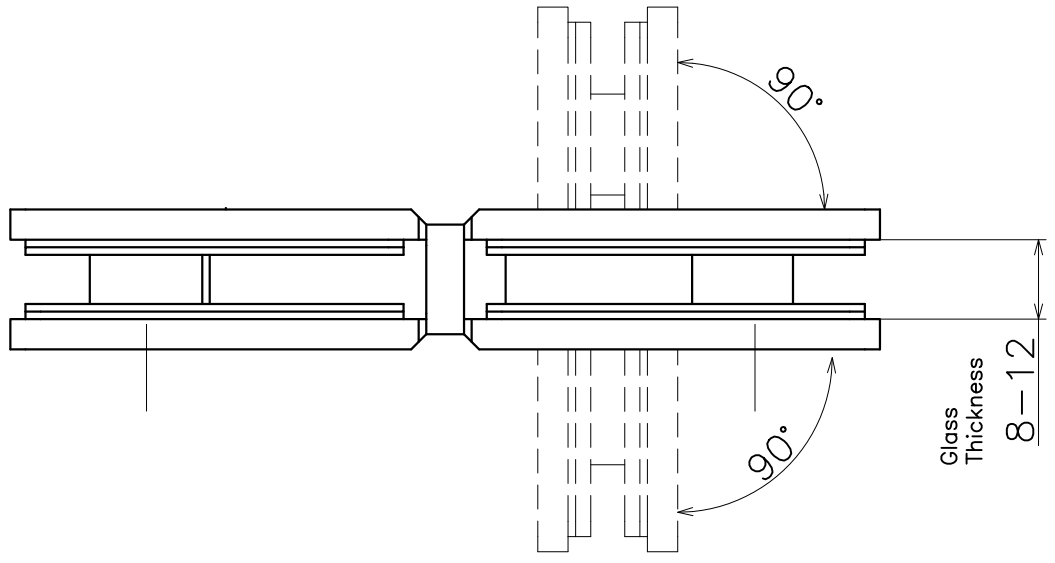

# AC-063-X

Finish	Code
Mirror	AC-063-XP
Brushed	AC-063-XT
Lumi Gold	AC-063-P01
Lumi Rose Gold	AC-063-P02
Lumi Champagne Gold	AC-063-P05
Lumi Black	AC-063-P07
Black Paint	AC-063-108

Product name	Name	Code
ガラスヒンジ	-	Refer Table
Glass Hinges	-	Ver01
<b>KAWAJUN</b> 河淳株式会社	Dim	Geo
	s= 1:1	外形図