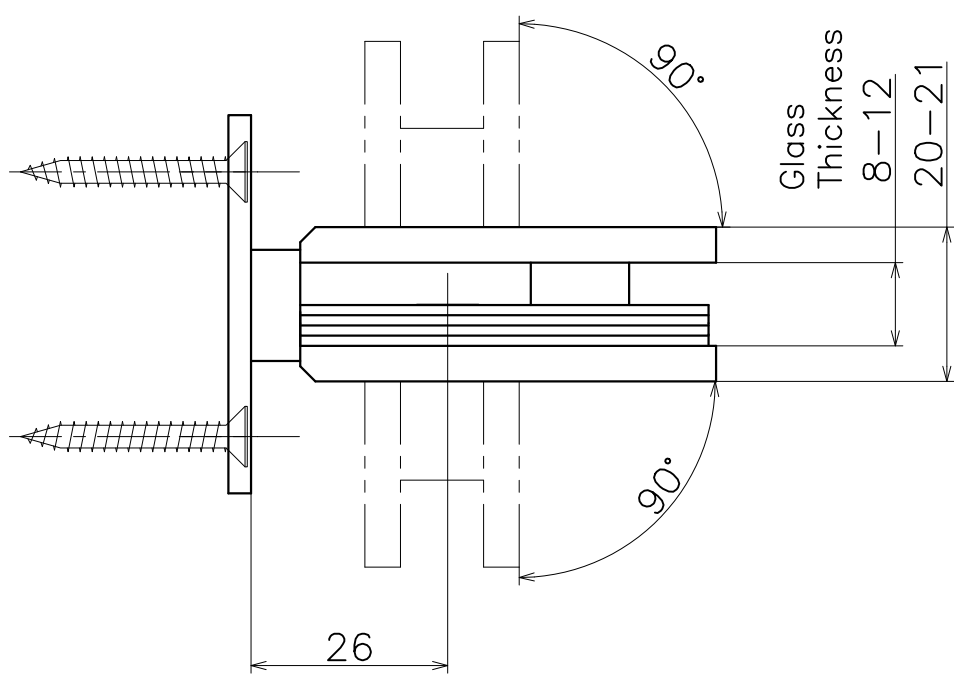

Ver	Date	Engineering change notice	Dwg	App
1	0000/00/00	新規出図	KAWAJUN	KAWAJUN
2	2019/11/29	ガスケット枚数変更	KAWAJUN	KAWAJUN

# AC-880-X

Finish	Code
Mirror	AC-880-XP
Brushed	AC-880-XT
Lumi Gold	AC-880-P01
Lumi Rose Gold	AC-880-P02
Lumi Champagne Gold	AC-880-P05
Lumi Black	AC-880-P07

Product name	Name	Code
ガラスヒンジ	-	Refer Table
Glass Hinges	-	Ver02
<b>KAWAJUN</b> 河渾株式会社	Dim	Geo
	s= 1:1	外形図