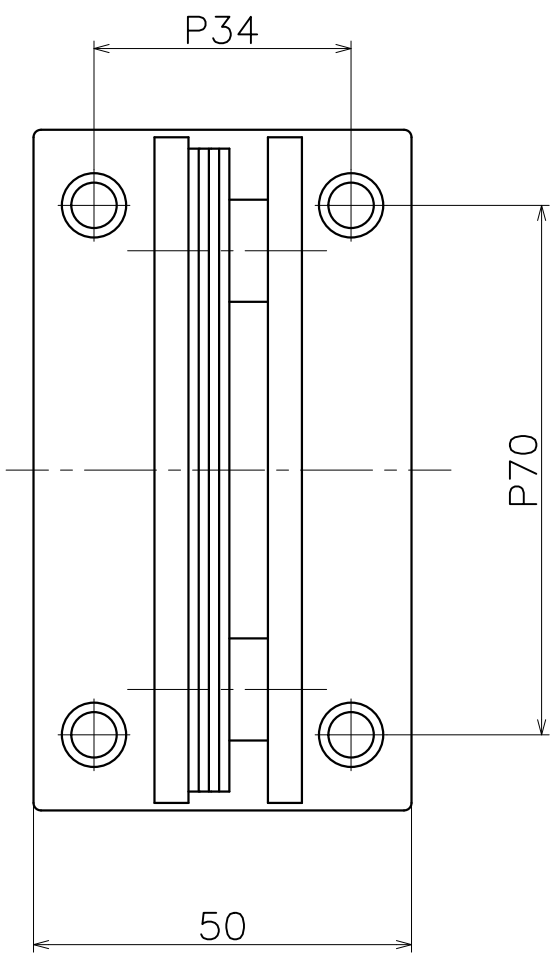

# AC-880-X

Finish	Code
Mirror	AC-880-XP
Brushed	AC-880-XT
Lumi Gold	AC-880-P01
Lumi Rose Gold	AC-880-P02
Lumi Champagne Gold	AC-880-P05
Lumi Black	AC-880-P07

Product name	Name	Code
ガラスヒンジ	-	Refer Table
Glass Hinges	-	Ver02
<b>KAWAJUN</b> 河渾株式会社	Dim	Geo
	s= 1:1	外形図