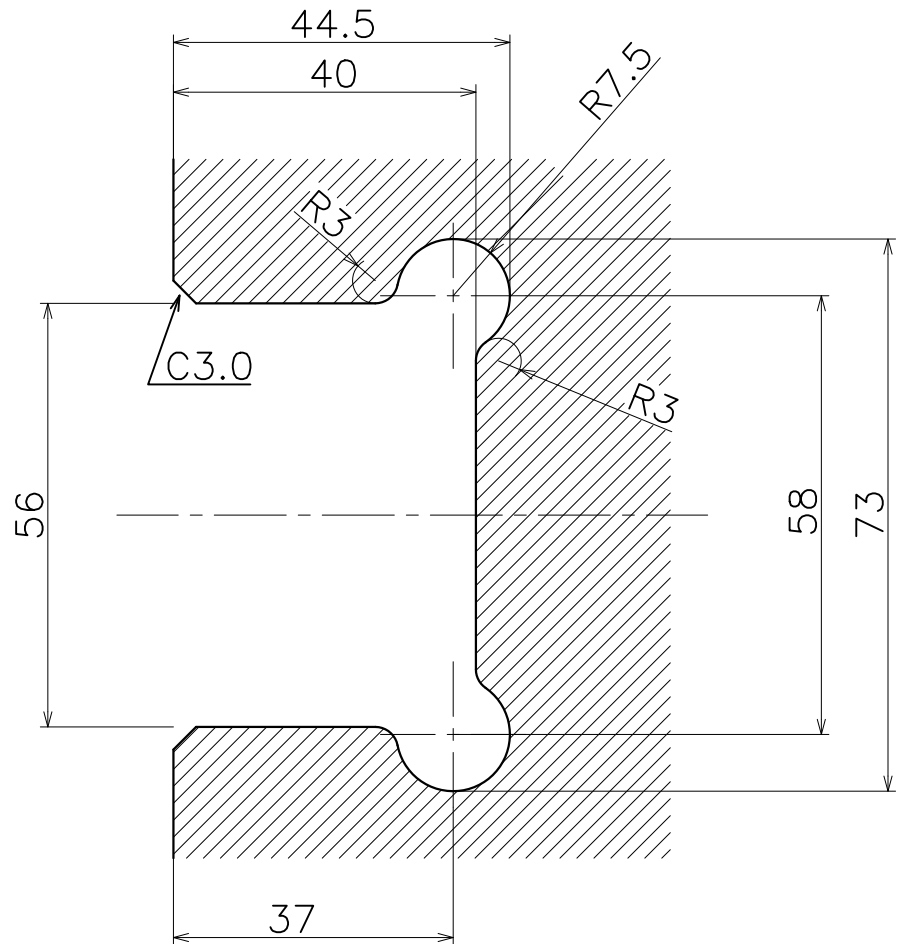

# AC-880-X

Finish	Code
Mirror	AC-880-XP
Brushed	AC-880-XT
Lumi Gold	AC-880-P01
Lumi Rose Gold	AC-880-P02
Lumi Champagne Gold	AC-880-P05
Lumi Black	AC-880-P07

Product name	Name	Code
ガラスヒンジ	-	Refer Table
Glass Hinges	-	Ver02
<b>KAWAJUN</b> 河渾株式会社	Dim	Geo
	s= 1:1	外形図