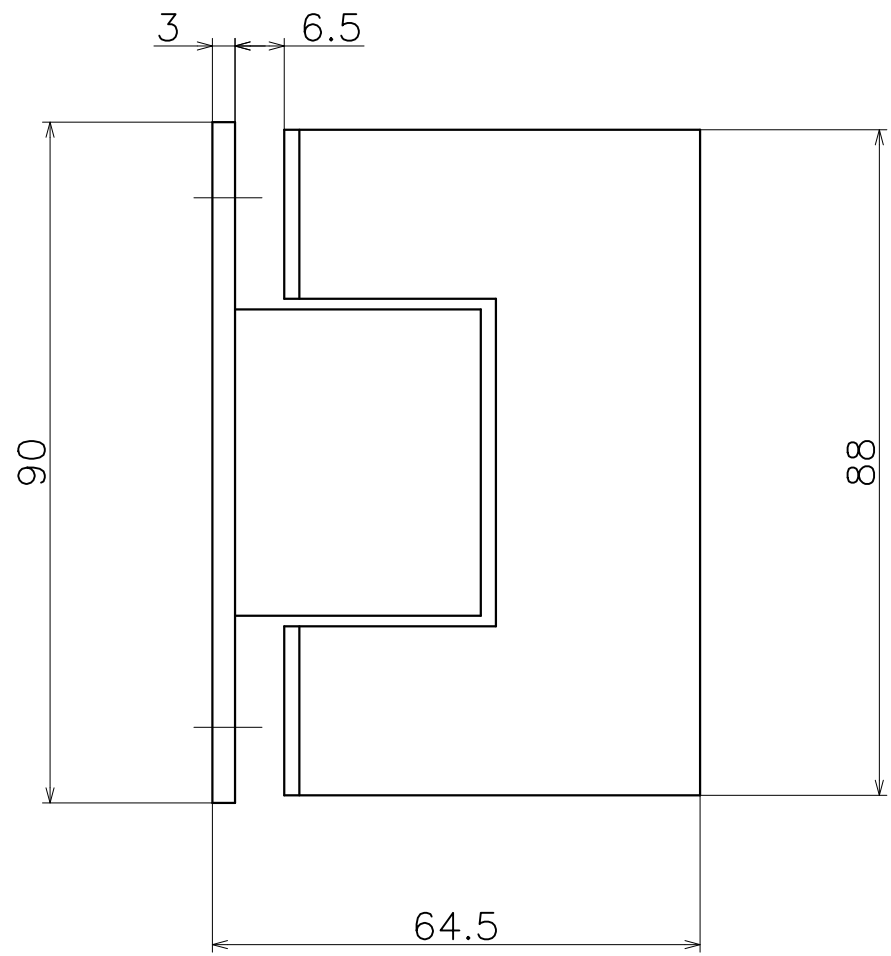

# AC-880-X

Finish	Code
Mirror	AC-880-XP
Brushed	AC-880-XT
Lumi Gold	AC-880-P01
Lumi Rose Gold	AC-880-P02
Lumi Champagne Gold	AC-880-P05
Lumi Black	AC-880-P07

Product name	Name	Code
ガラスヒンジ	-	Refer Table
Glass Hinges	-	Ver02
<b>KAWAJUN</b> 河渾株式会社	Dim	Geo
	s= 1:1	外形図

2019-11-29 10:36:17 AC-880\_drawing