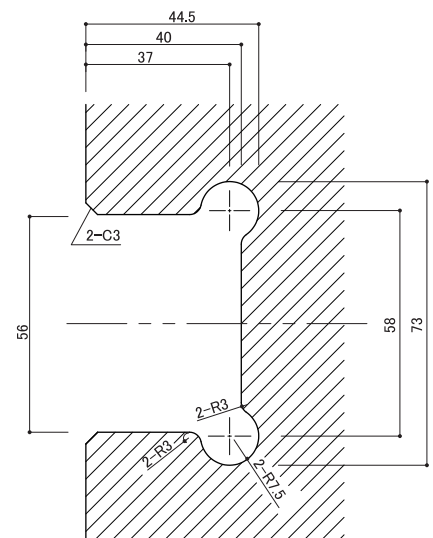

AC-880 (Glass Hinge)

Package Contents

Installation Procedure

Product Specification

Type	Glass Hinge
Product Code	AC-880
Material	Stainless Steel
Product Dimension	90 × 50 × 64.5
Load Capacity	245n (25kgf)
Glass Thickness	8~12mm
Max. Door Width	700mm

Glass Hole Dimension

*Caution

1. Please install on tempered glass doors.
2. 2 pieces have to be installed on 1 door.
If the weight of glass door is more 50kgf please install 3 pieces or more if necessary