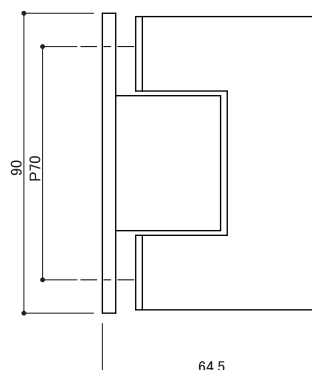

AC-880 (Glass Hinge)

Package Contents

Installation Procedure

Product Specification

Type	Glass Hinge
Product Code	AC-880
Material	Stainless Steel
Product Dimension	90 × 50 × 64.5
Load Capacity	245n (25kgf)
Glass Thickness	8~12mm
Max. Door Width	700mm

Glass Hole Dimension

*Caution

1. Please install on tempered glass doors.
2. 2 pieces have to be installed on 1 door.
If the weight of glass door is more 50kgf please install 3 pieces or more if necessary