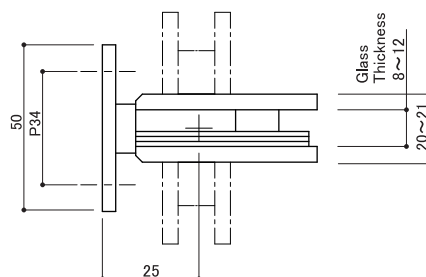

AC-880 (Glass Hinge)

Package Contents

Installation Procedure

Product Specification

Type	Glass Hinge
Product Code	AC-880
Material	Stainless Steel
Product Dimension	90 × 50 × 64.5
Load Capacity	245n (25kgf)
Glass Thickness	8~12mm
Max. Door Width	700mm