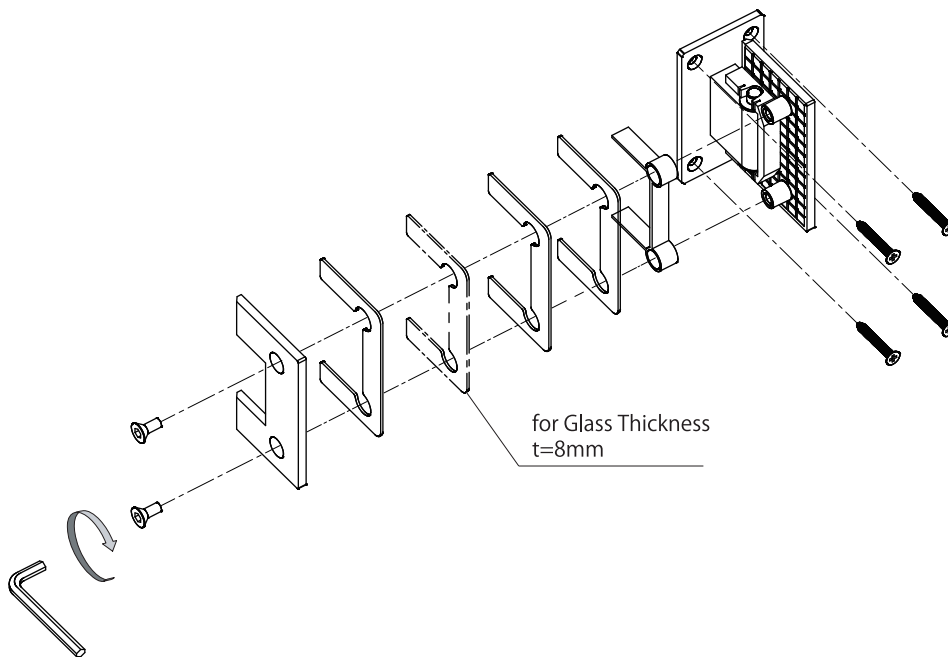

AC-880 (Glass Hinge)

Package Contents

Installation Procedure

Product Specification

Type	Glass Hinge
Product Code	AC-880
Material	Stainless Steel
Product Dimension	90 × 50 × 64.5
Load Capacity	245n (25kgf)
Glass Thickness	8~12mm
Max. Door Width	700mm