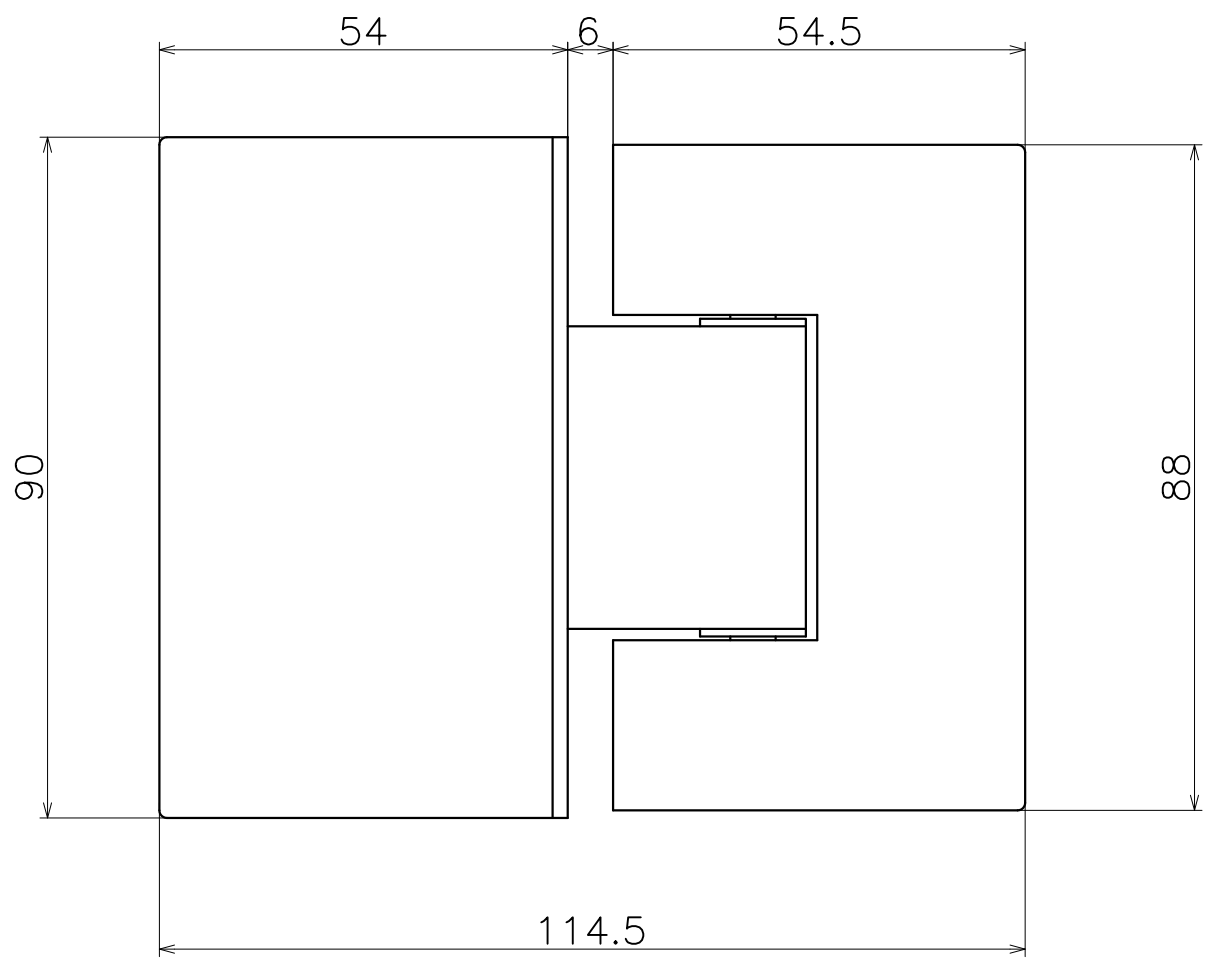

Ver	Date	Engineering change notice	Dwg	App
①	0000/00/00	新規出図	KAWAJUN	KAWAJUN
②	2019/11/29	ガスケット枚数変更	KAWAJUN	KAWAJUN

AC-883-X

Finish	Code
Mirror	AC-883-XP
Brushed	AC-883-XT
Lumi Gold	AC-883-P01
Lumi Rose Gold	AC-883-P02
Lumi Champagne Gold	AC-883-P05
Lumi Black	AC-883-P07

Product name	Name	Code
ガラスヒンジ	-	Refer Table
Glass Hinges	-	Ver02
KAWAJUN 河渚株式会社	Dim	Geo
	s= 1:1	外形図