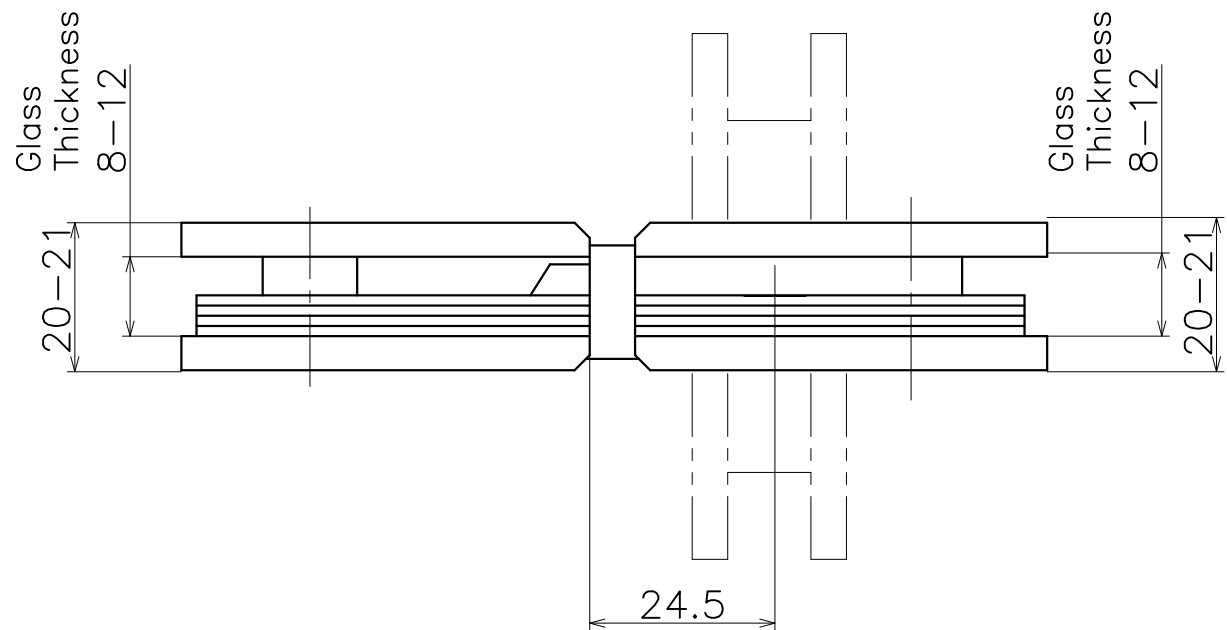

Ver	Date	Engineering change notice	Dwg	App
①	0000/00/00	新規出図	KAWAJUN	KAWAJUN
②	2019/11/29	ガスケット枚数変更	KAWAJUN	KAWAJUN

AC-883-X

Finish	Code
Mirror	AC-883-XP
Brushed	AC-883-XT
Lumi Gold	AC-883-P01
Lumi Rose Gold	AC-883-P02
Lumi Champagne Gold	AC-883-P05
Lumi Black	AC-883-P07

Product name	Name	Code
ガラスヒンジ	-	Refer Table
Glass Hinges	-	Ver02
KAWAJUN 河渚株式会社	Dim	Geo
	s= 1:1	外形図