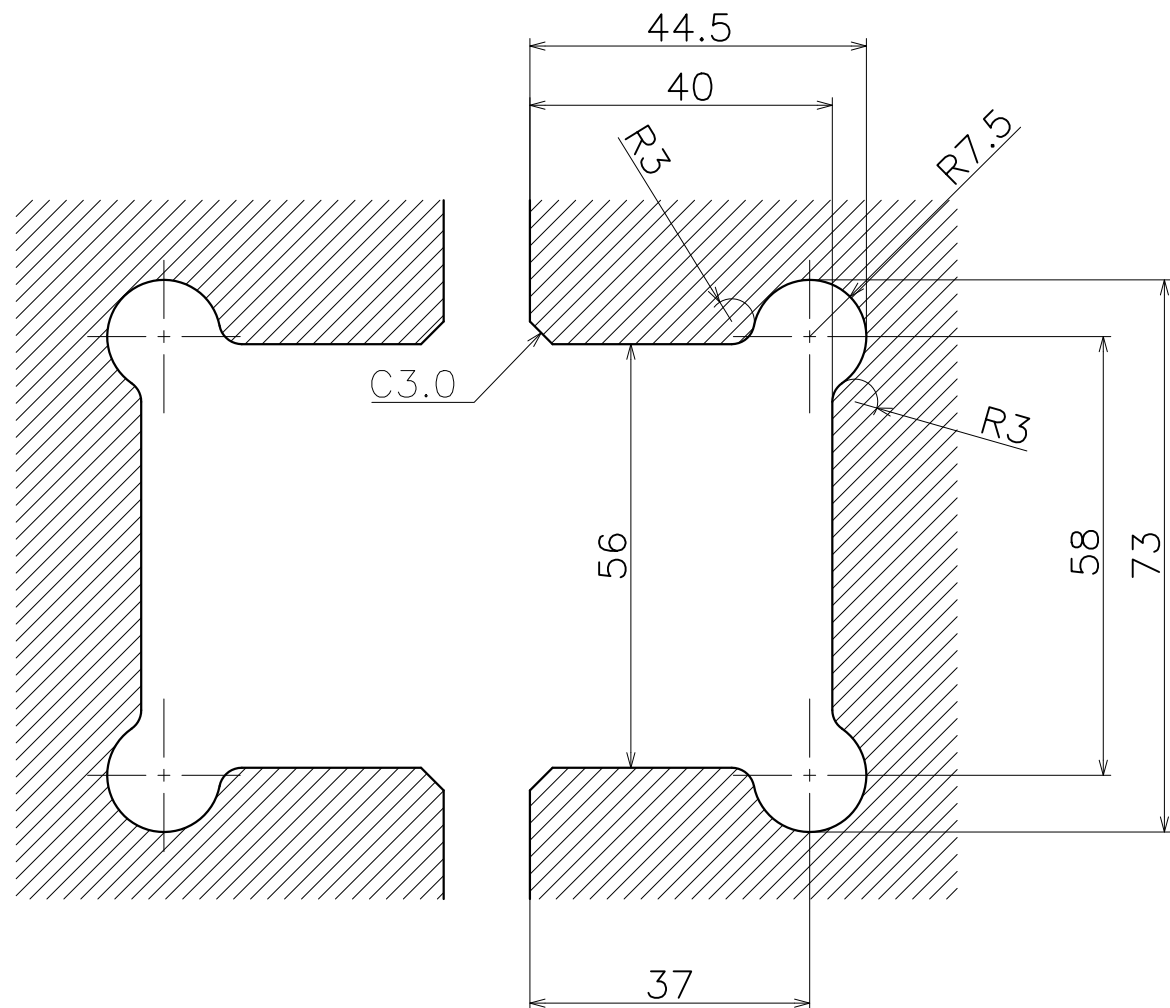

Ver	Date	Engineering change notice	Dwg	App
①	0000/00/00	新規出図	KAWAJUN	KAWAJUN
②	2019/11/29	ガスケット枚数変更	KAWAJUN	KAWAJUN

AC-883-X

Finish	Code
Mirror	AC-883-XP
Brushed	AC-883-XT
Lumi Gold	AC-883-P01
Lumi Rose Gold	AC-883-P02
Lumi Champagne Gold	AC-883-P05
Lumi Black	AC-883-P07

Product name	Name	Code
ガラスヒンジ	-	Refer Table
Glass Hinges	-	Ver02
KAWAJUN 河渚株式会社	Dim	Geo
	s= 1:1	外形図