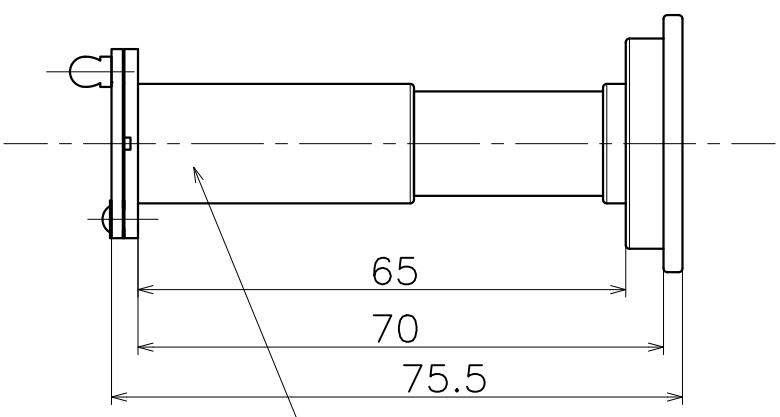

Material : Brass
Finish : Various Platings

AC-886-X

Finish	Code
Chrome	AC-886-XC
Satin Nickel	AC-886-XN
Brushed Dark Umber	AC-886-4G
Others	AC-886-XA

Material : Brass
Finish: Various platings

No	Code	Name	pcs	Material	Spec
Product name		Name		Code	
ドアビューワー		-		AC886	
Door Viewer		-		Ver02	
KAWAJUN 河渾株式会社		Dim	Geo	S= 1:1	外形図