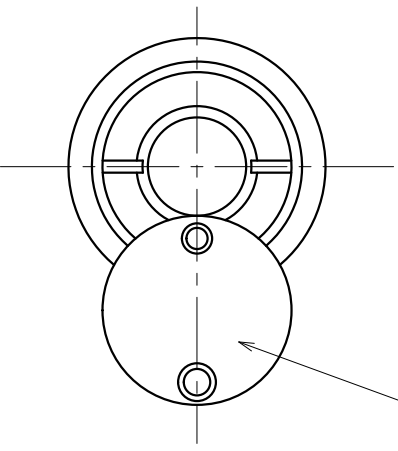

Material : Brass
Finish : Various Platings

AC-886-X

Finish	Code
Chrome	AC-886-XC
Satin Nickel	AC-886-XN
Brushed Dark Umber	AC-886-4G
Others	AC-886-XA

Material : Brass
Finish: Various platings

No	Code	Name	pcs	Material	Spec
Product name		Name		Code	
ドアビューワー		-		AC886	
Door Viewer		-		Ver02	
KAWAJUN 河渾株式会社		Dim	Geo	S= 1:1	外形図