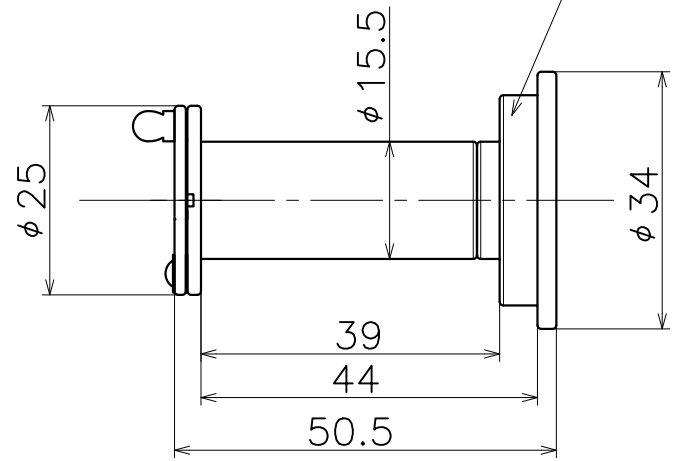

Material : Brass
Finish : Various Platings

AC-886-X

Finish	Code
Chrome	AC-886-XC
Satin Nickel	AC-886-XN
Brushed Dark Umber	AC-886-4G
Others	AC-886-XA

Material : Brass
Finish: Various platings

No	Code	Name	pcs	Material	Spec
Product name		Name		Code	
ドアビューワー		-		AC886	
Door Viewer		-		Ver02	
KAWAJUN 河渾株式会社		Dim	Geo	S= 1:1	外形図