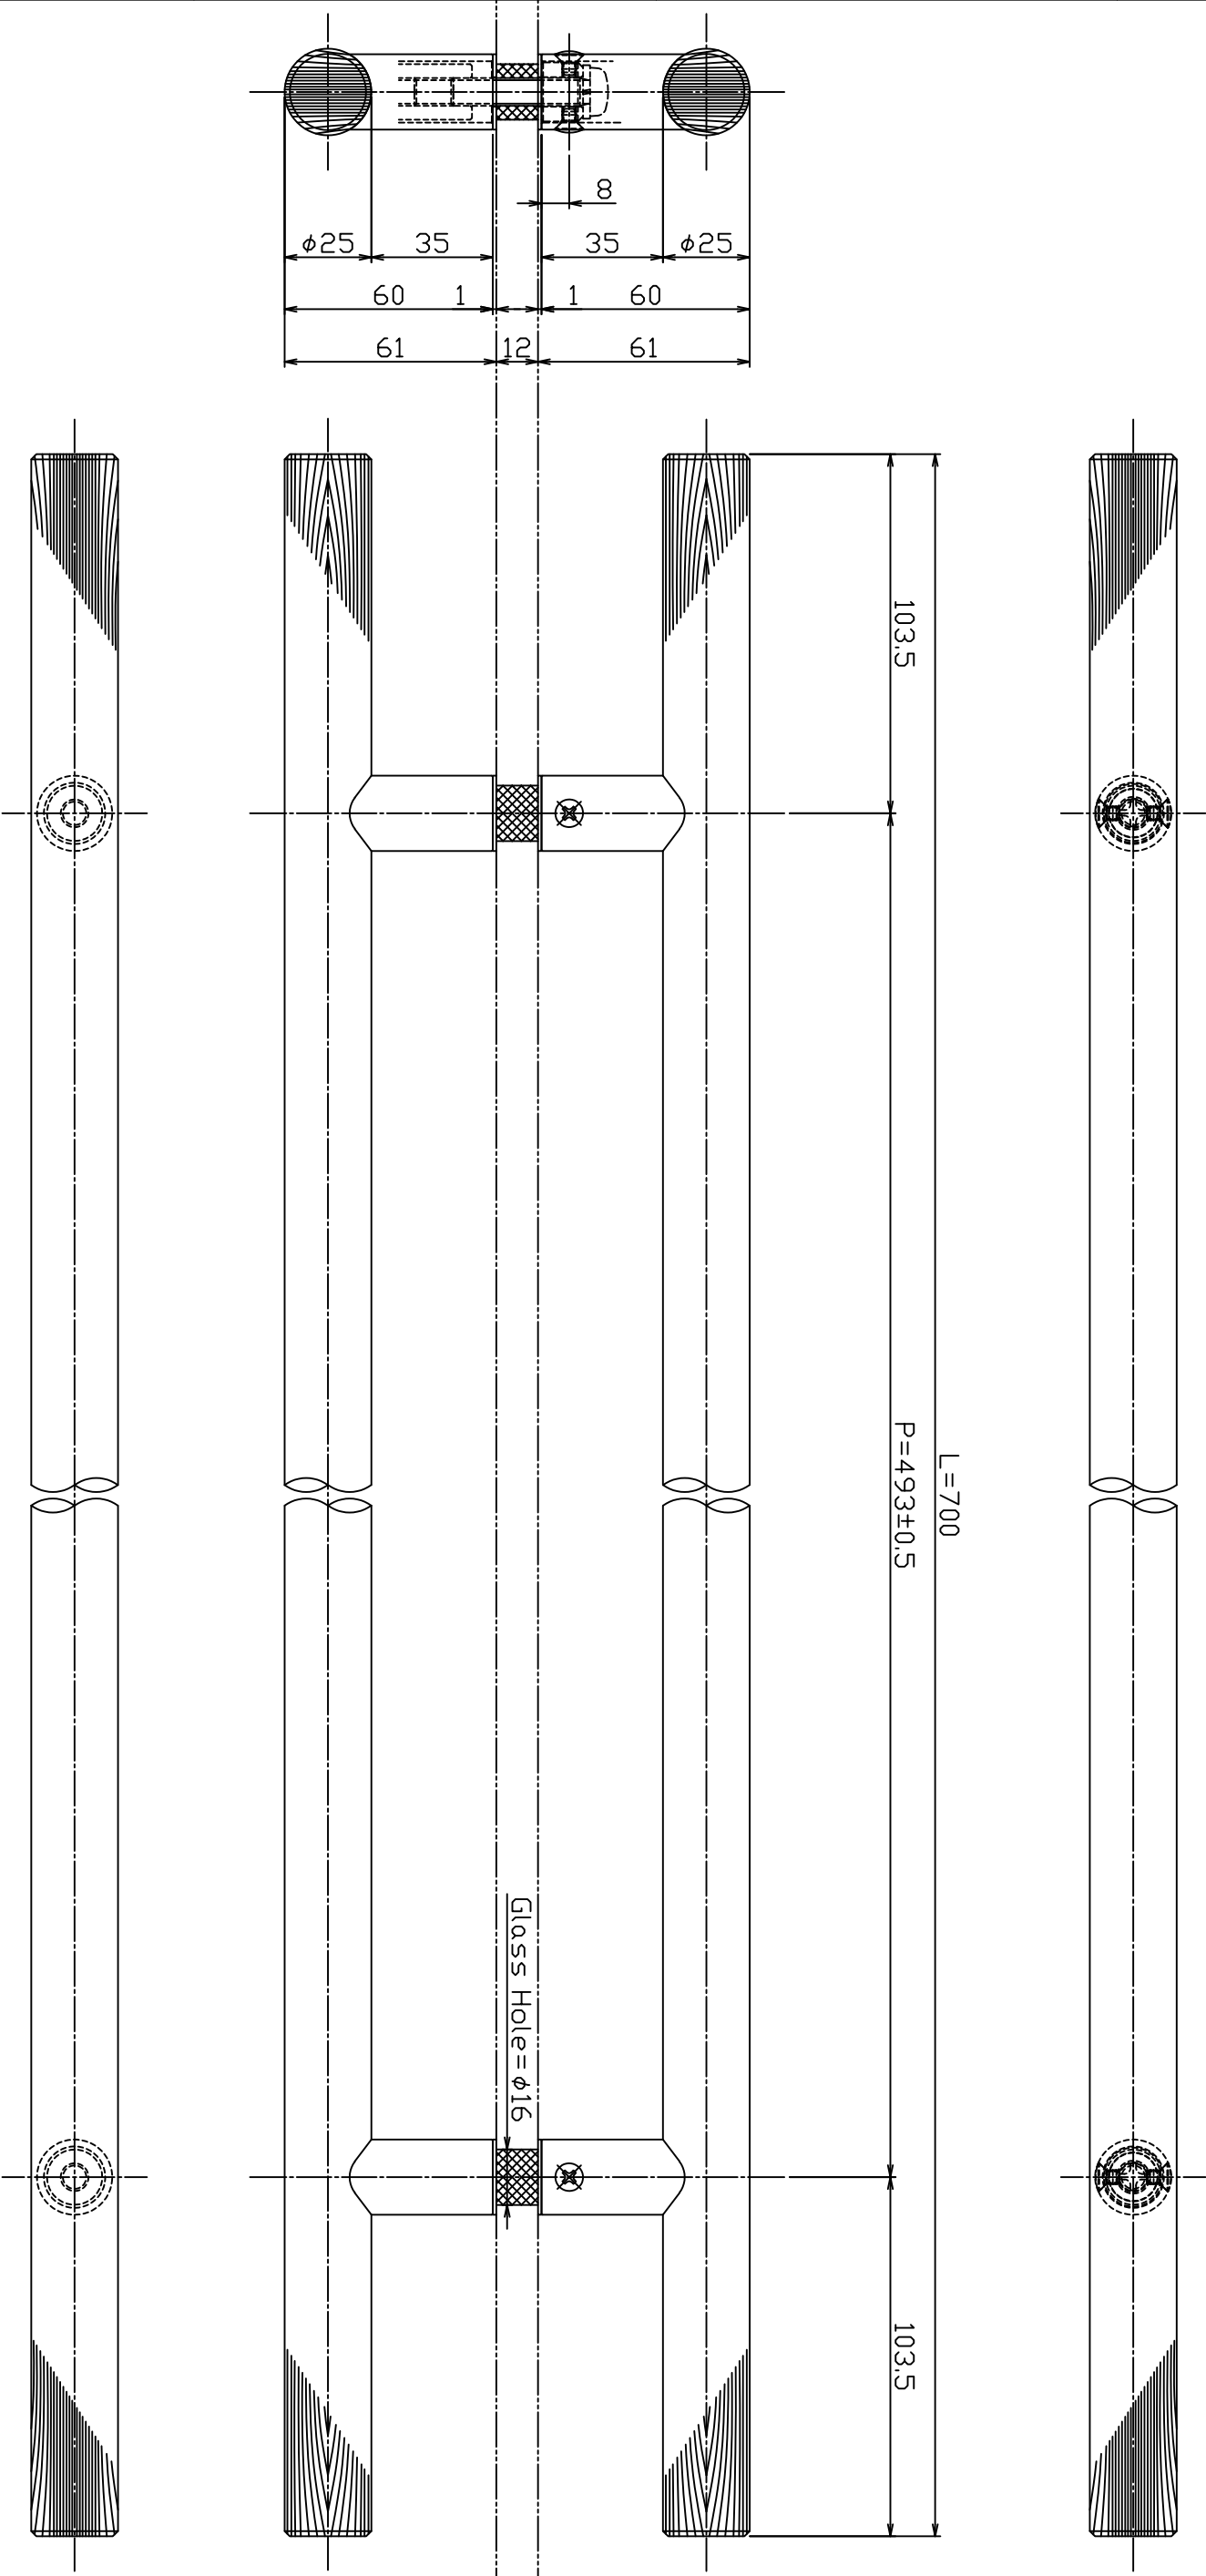

AG1382-30-X-L700

| Finish (Leg) | Finish (Grip) | Code |
|---------------|---------------|--------------------|
| Black Painted | J-Wood Brown | AG1382-30-140-L700 |
| Black Painted | J-Wood Scotch | AG1382-30-141-L700 |
| Black Painted | J-Wood White | AG1382-30-142-L700 |
| Black Painted | J-Wood Black | AG1382-30-143-L700 |

| Ver | Date | Engineering change notice | Dwg | App |
|-----|------------|---------------------------|---------|---------|
| 1 | 0000/00/00 | 新規出図 | KAWAJUN | KAWAJUN |

| Product name | Name | Code |
|-----------------------|------|-----------------------------|
| ドアハンドル Door Handle | - | AG1382-30-143-L700 Ver01 |

KAWAJUN 河海株式会社

Dim Geo S= 1:1 外形