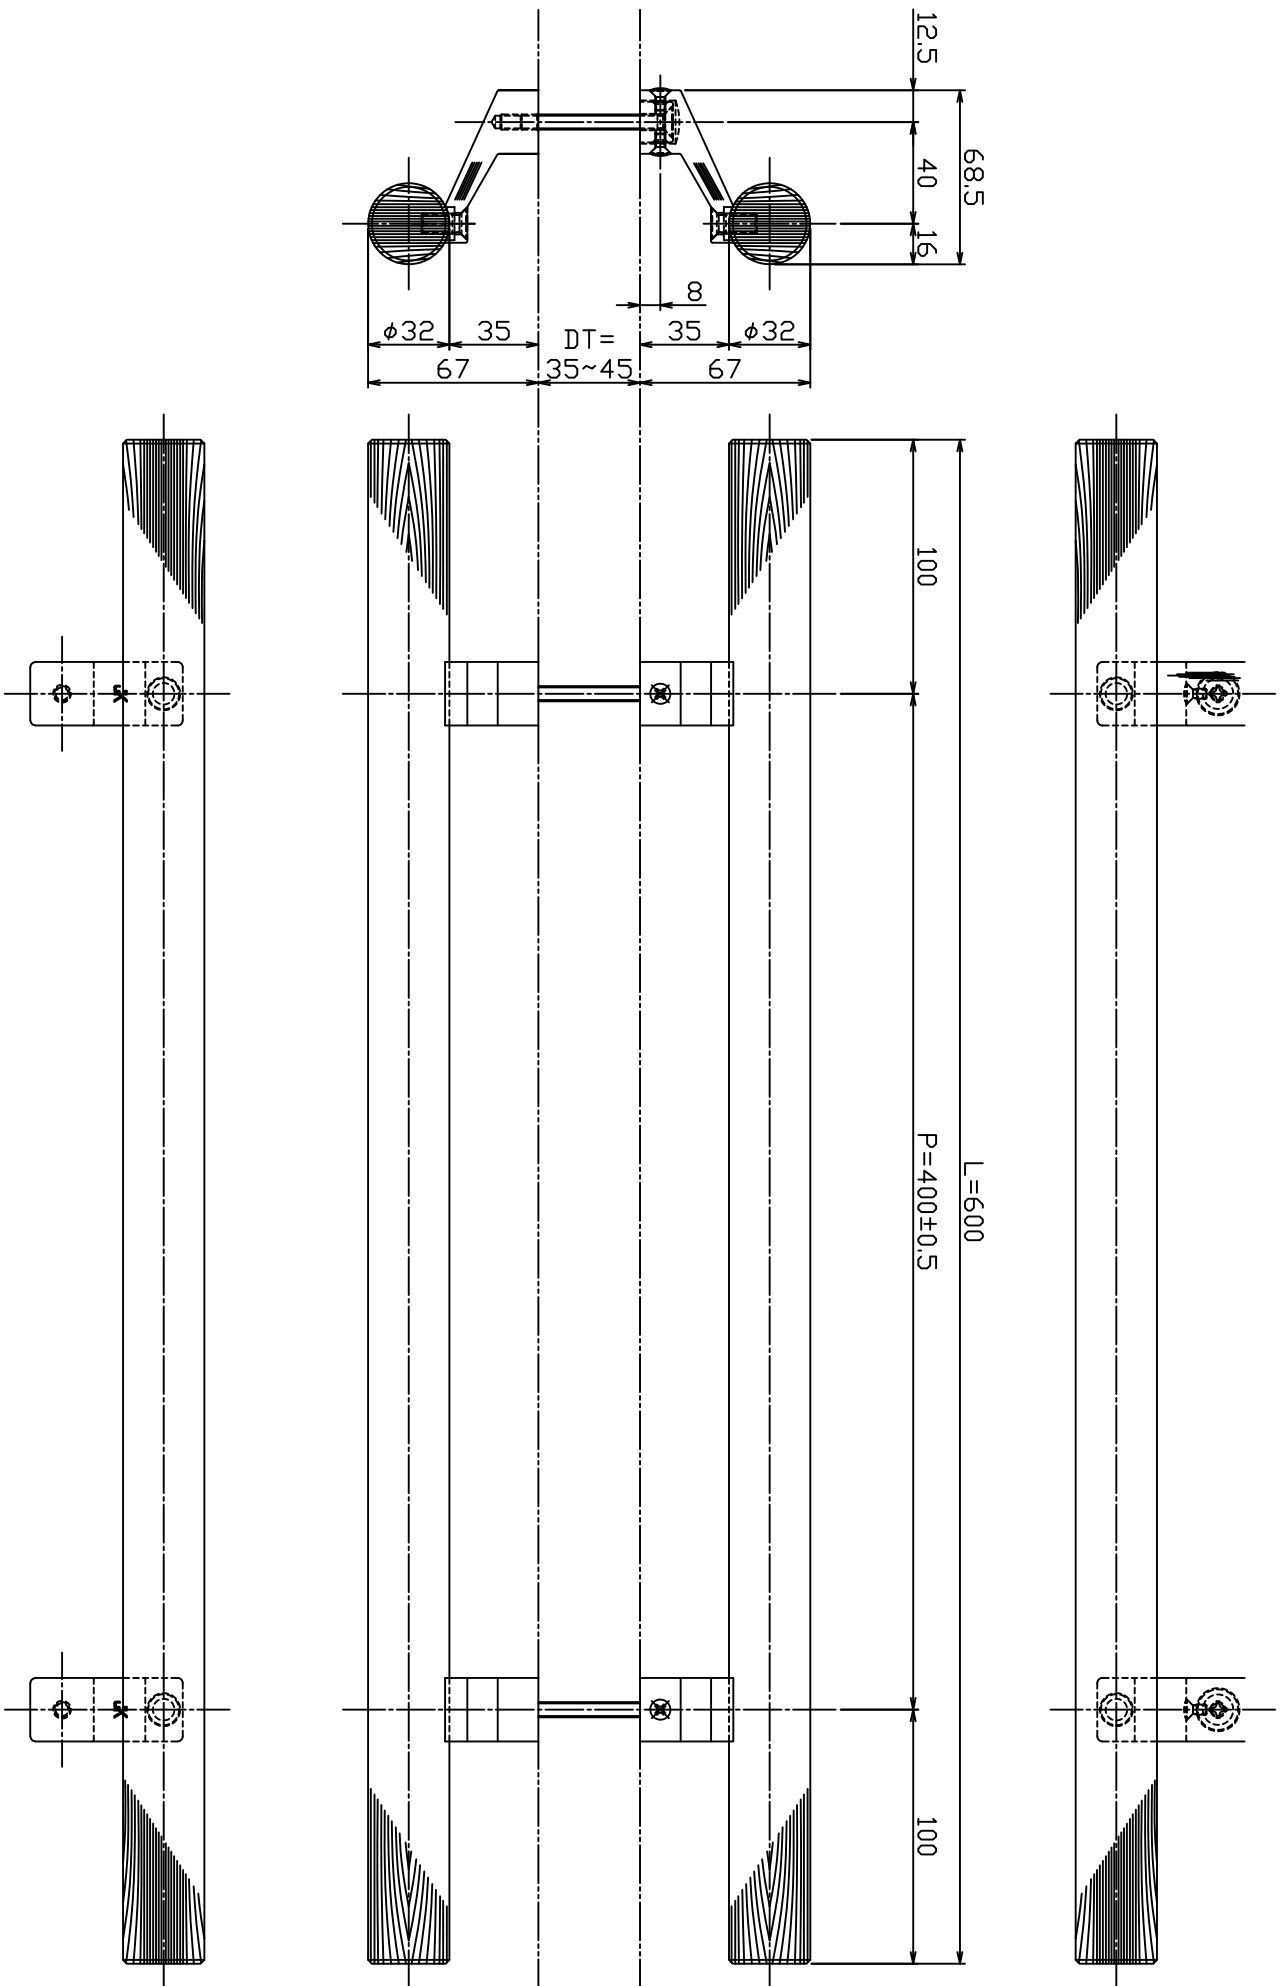

AT432-30-X-L600

| Finish (Leg) | Finish (Grip) | Code |
|--------------|---------------|-------------------|
| SS Hairline | J-Wood Brown | AT432-30-140-L600 |
| SS Hairline | J-Wood Scotch | AT432-30-141-L600 |
| SS Hairline | J-Wood White | AT432-30-142-L600 |
| SS Hairline | J-Wood Black | AT432-30-143-L600 |

| | | | | |
|-----|------------|---------------------------|---------|---------|
| Ver | Date | Engineering change notice | Dwg | App |
| 1 | 0000/00/00 | 新規出図 | KAWAJUN | KAWAJUN |

| | | |
|--------------|------|-------------------|
| Product name | Name | Code |
| ドアハンドル | - | AT432-30-140-L600 |
| Door Handle | - | Ver01 |
| | | S= 1:1 外形図 |