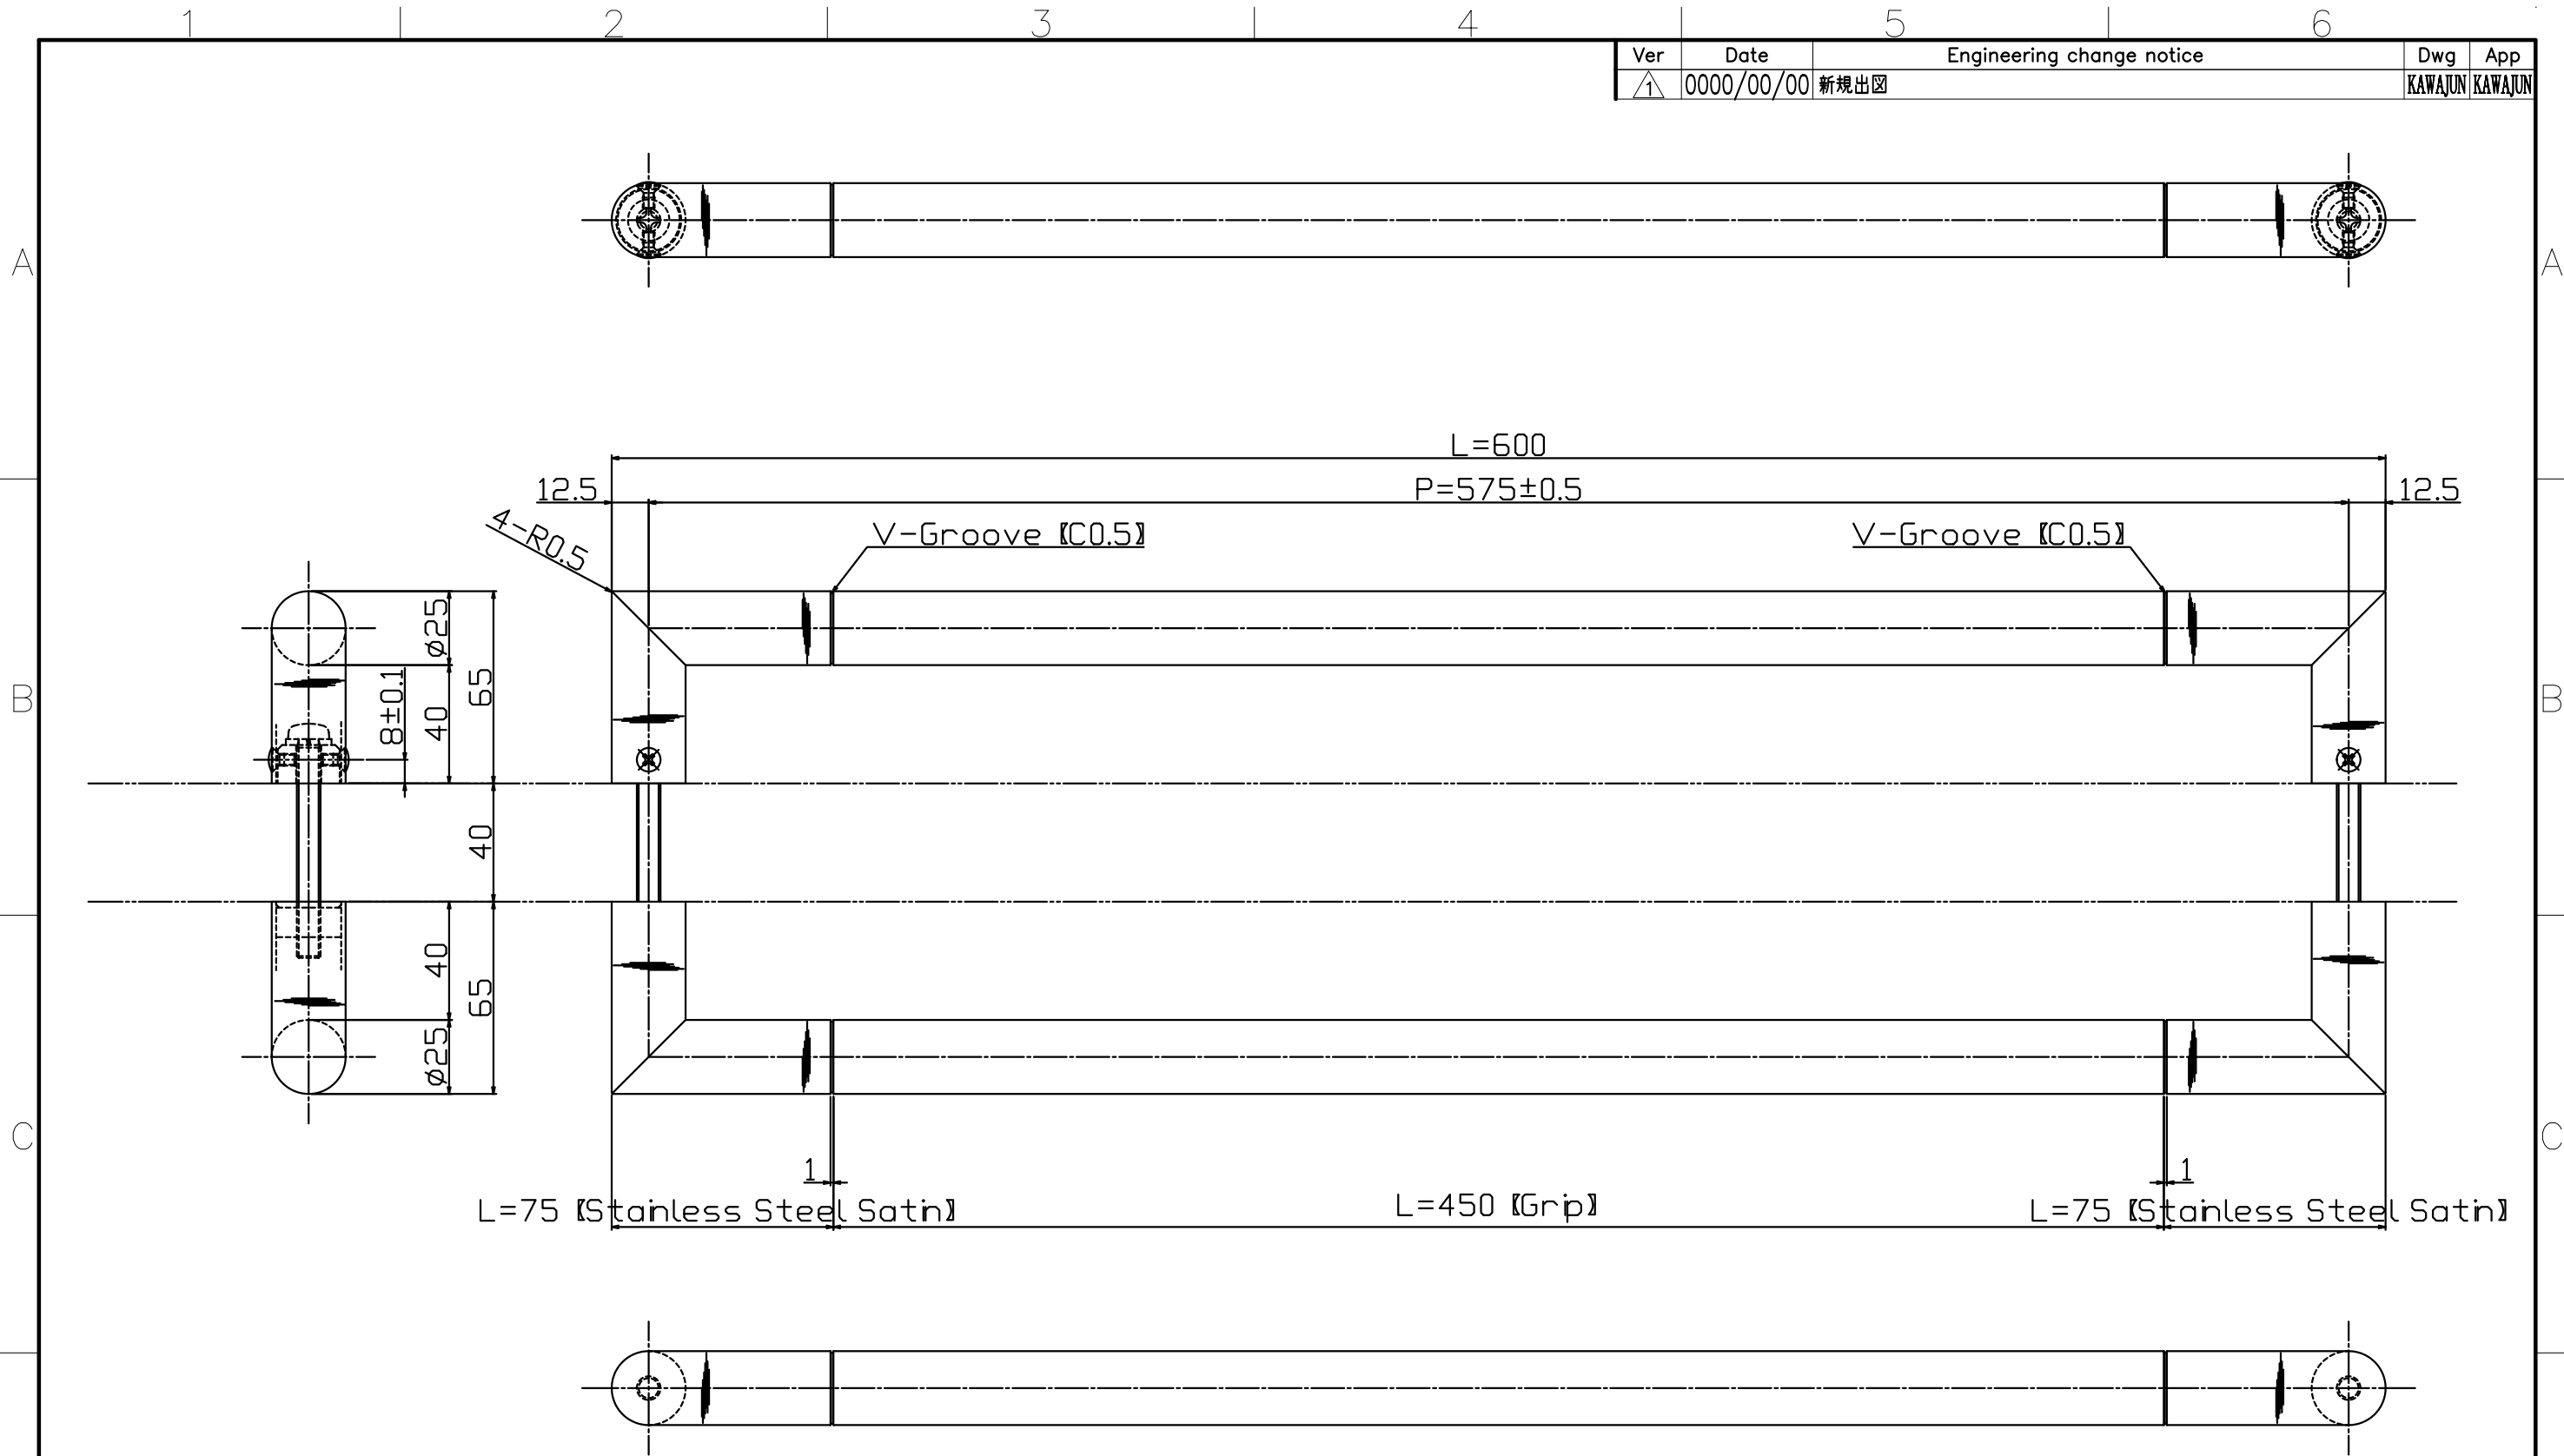

| | | | | |
|-----|------------|---------------------------|---------|---------|
| Ver | Date | Engineering change notice | Dwg | App |
| 1 | 0000/00/00 | 新規出図 | KAWAJUN | KAWAJUN |

C-102-X-600

| Finish | Code |
|---|---------------|
| Stainless Steel Satin & Stainless Steel Hairline | C-102-116-600 |
| Stainless Steel Satin & Stainless Steel Vibration | C-102-117-600 |
| Stainless Steel Satin & J-Wood White | C-102-118-600 |
| Stainless Steel Satin & AL Shot Blasted Black | C-102-119-600 |

| Product name | Name | Code |
|-----------------------|--------|-------|
| ドアハンドル | - | 表参照 |
| Door Pull Handle | - | Ver01 |
| KAWAJUN 河渾株式会社 | Dim | Geo |
| | s= 1:1 | 外形図 |