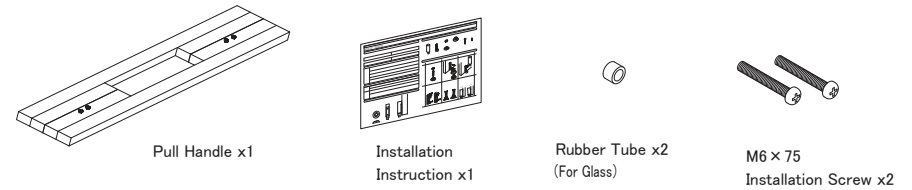

Included in Package (Please check)