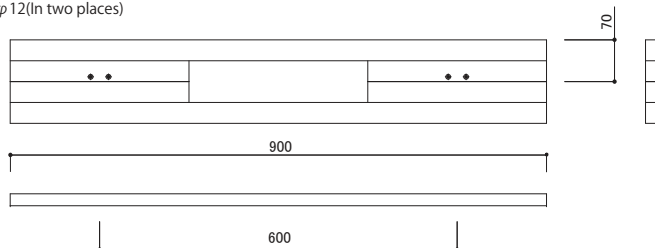

Product Specification

Type	Door Handle
Product code	DA-109
Material	Brass×Wood
Product Dimension	(P600)900×20×70mm
Load Capacity	588N(60kgf)
For Door Thickness	35~55
Door Hole Dimension	8mm(for M6×75 Installation Screws)
For Glass Thickness	φ8(In two places)
Glass Hole Dimension	12mm(for M6×40 Installation Screws)
	φ12(In two places)